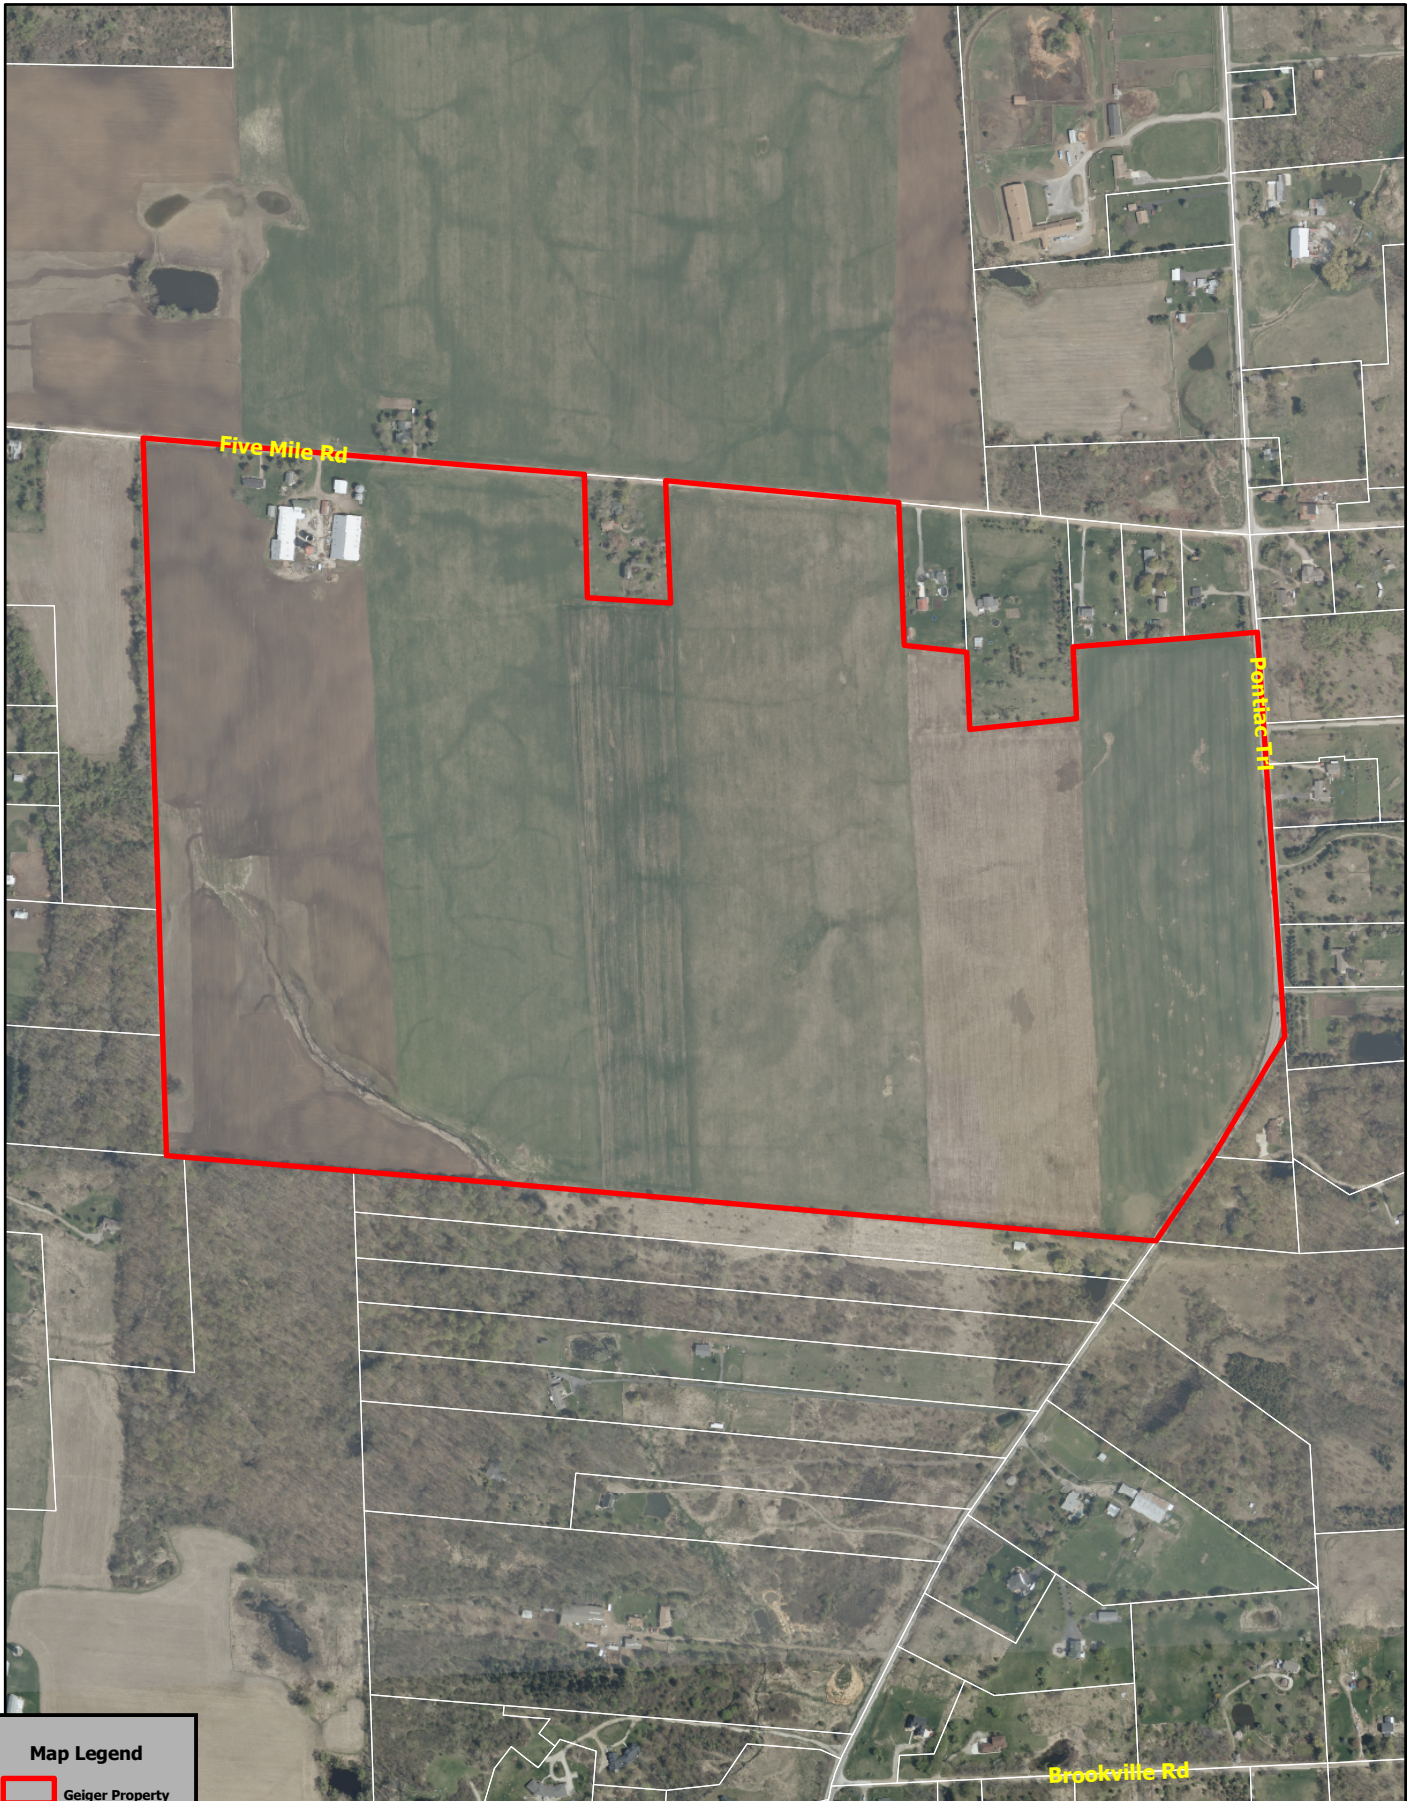

Owner: Rose and Nancy Geiger

Map Legend

-  Geiger Property
-  County Parcels

250 125 0 250
Feet