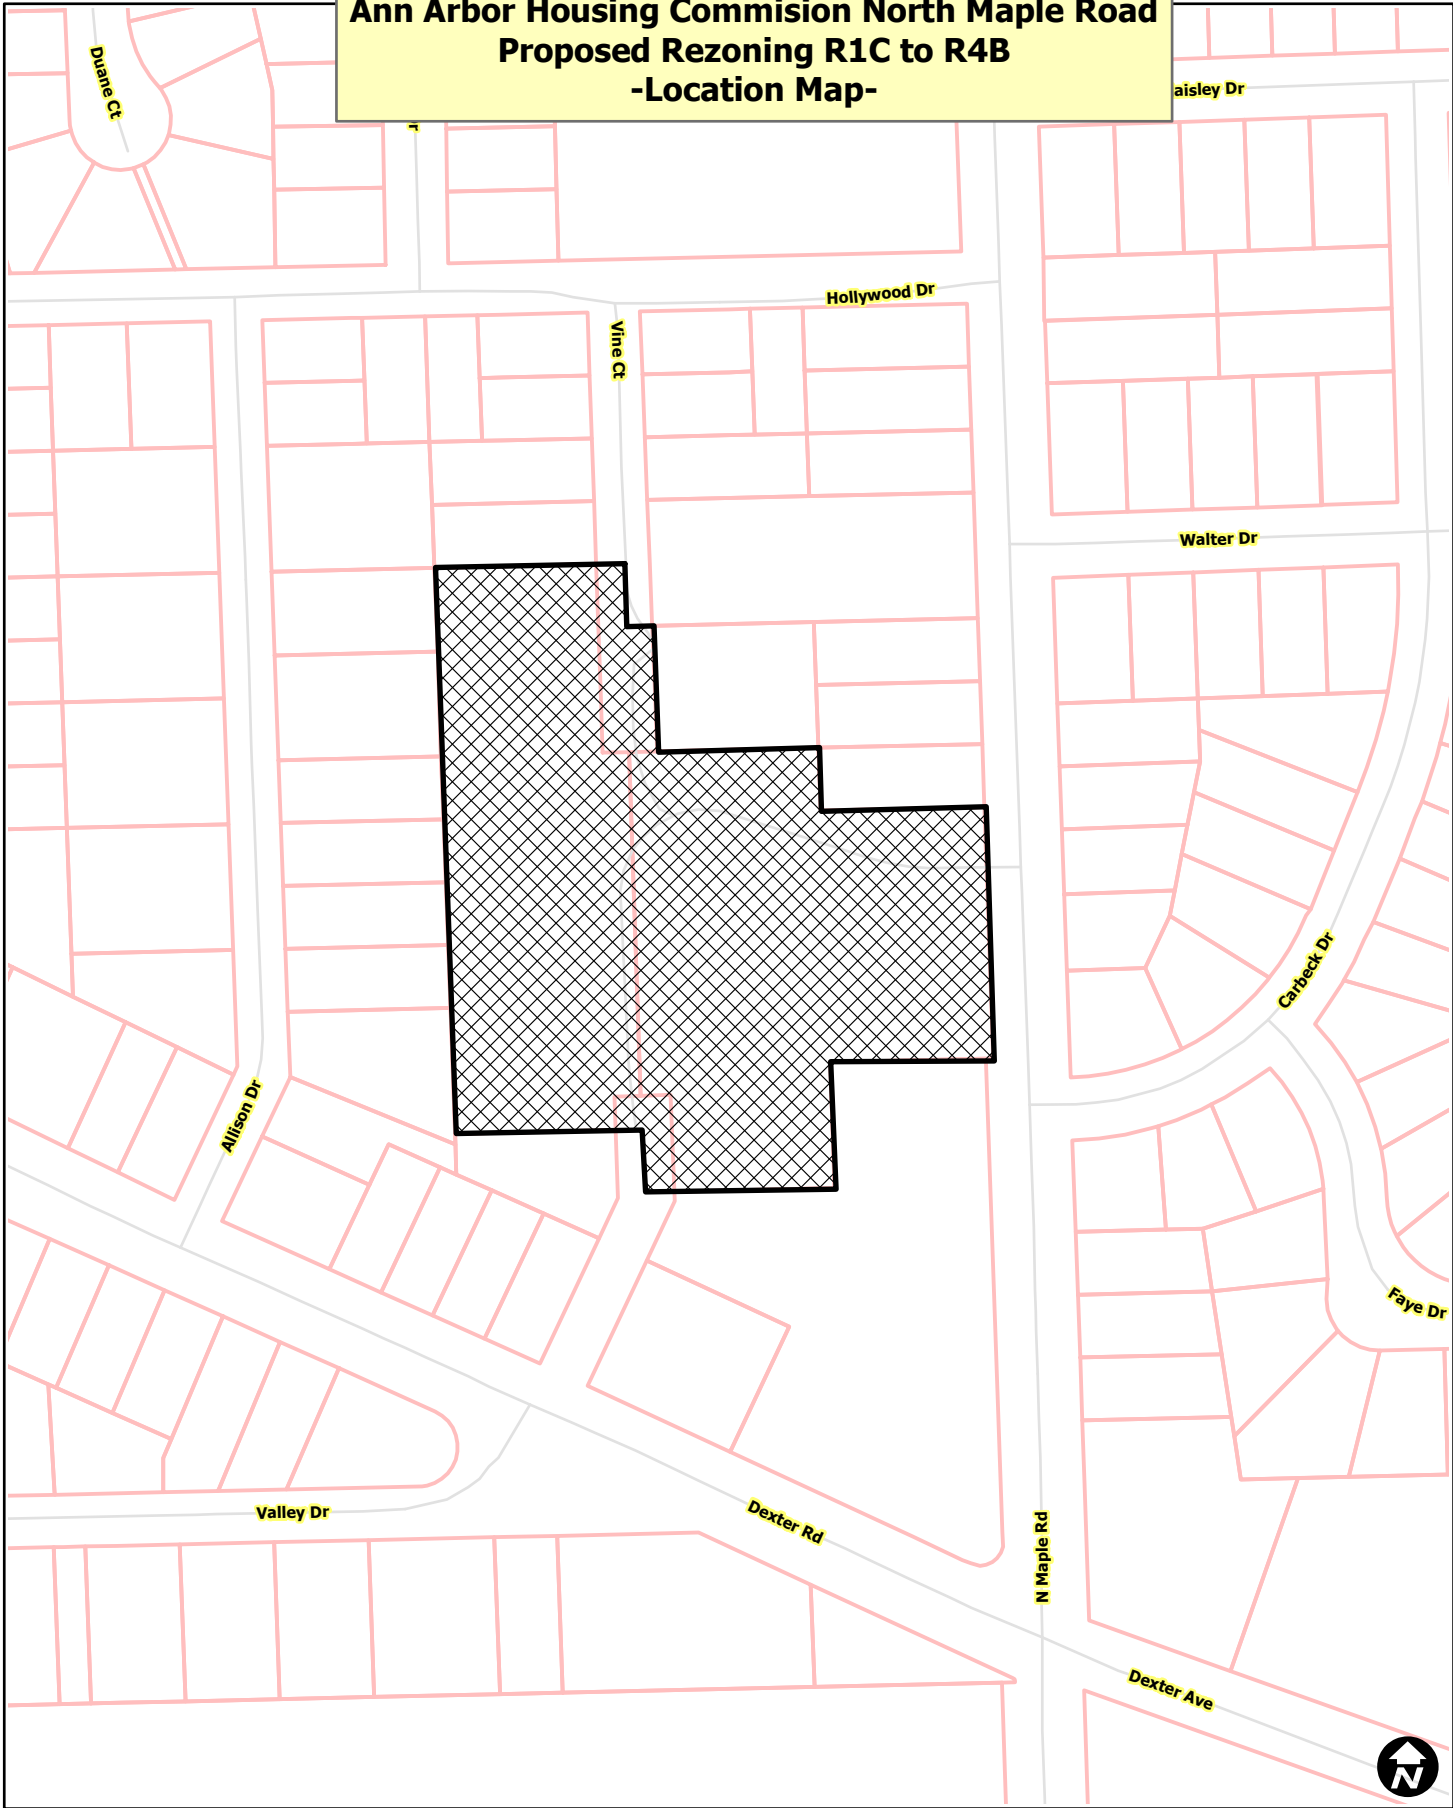

Ann Arbor Housing Commission North Maple Road Proposed Rezoning R1C to R4B -Location Map-

Railroads
Parcels