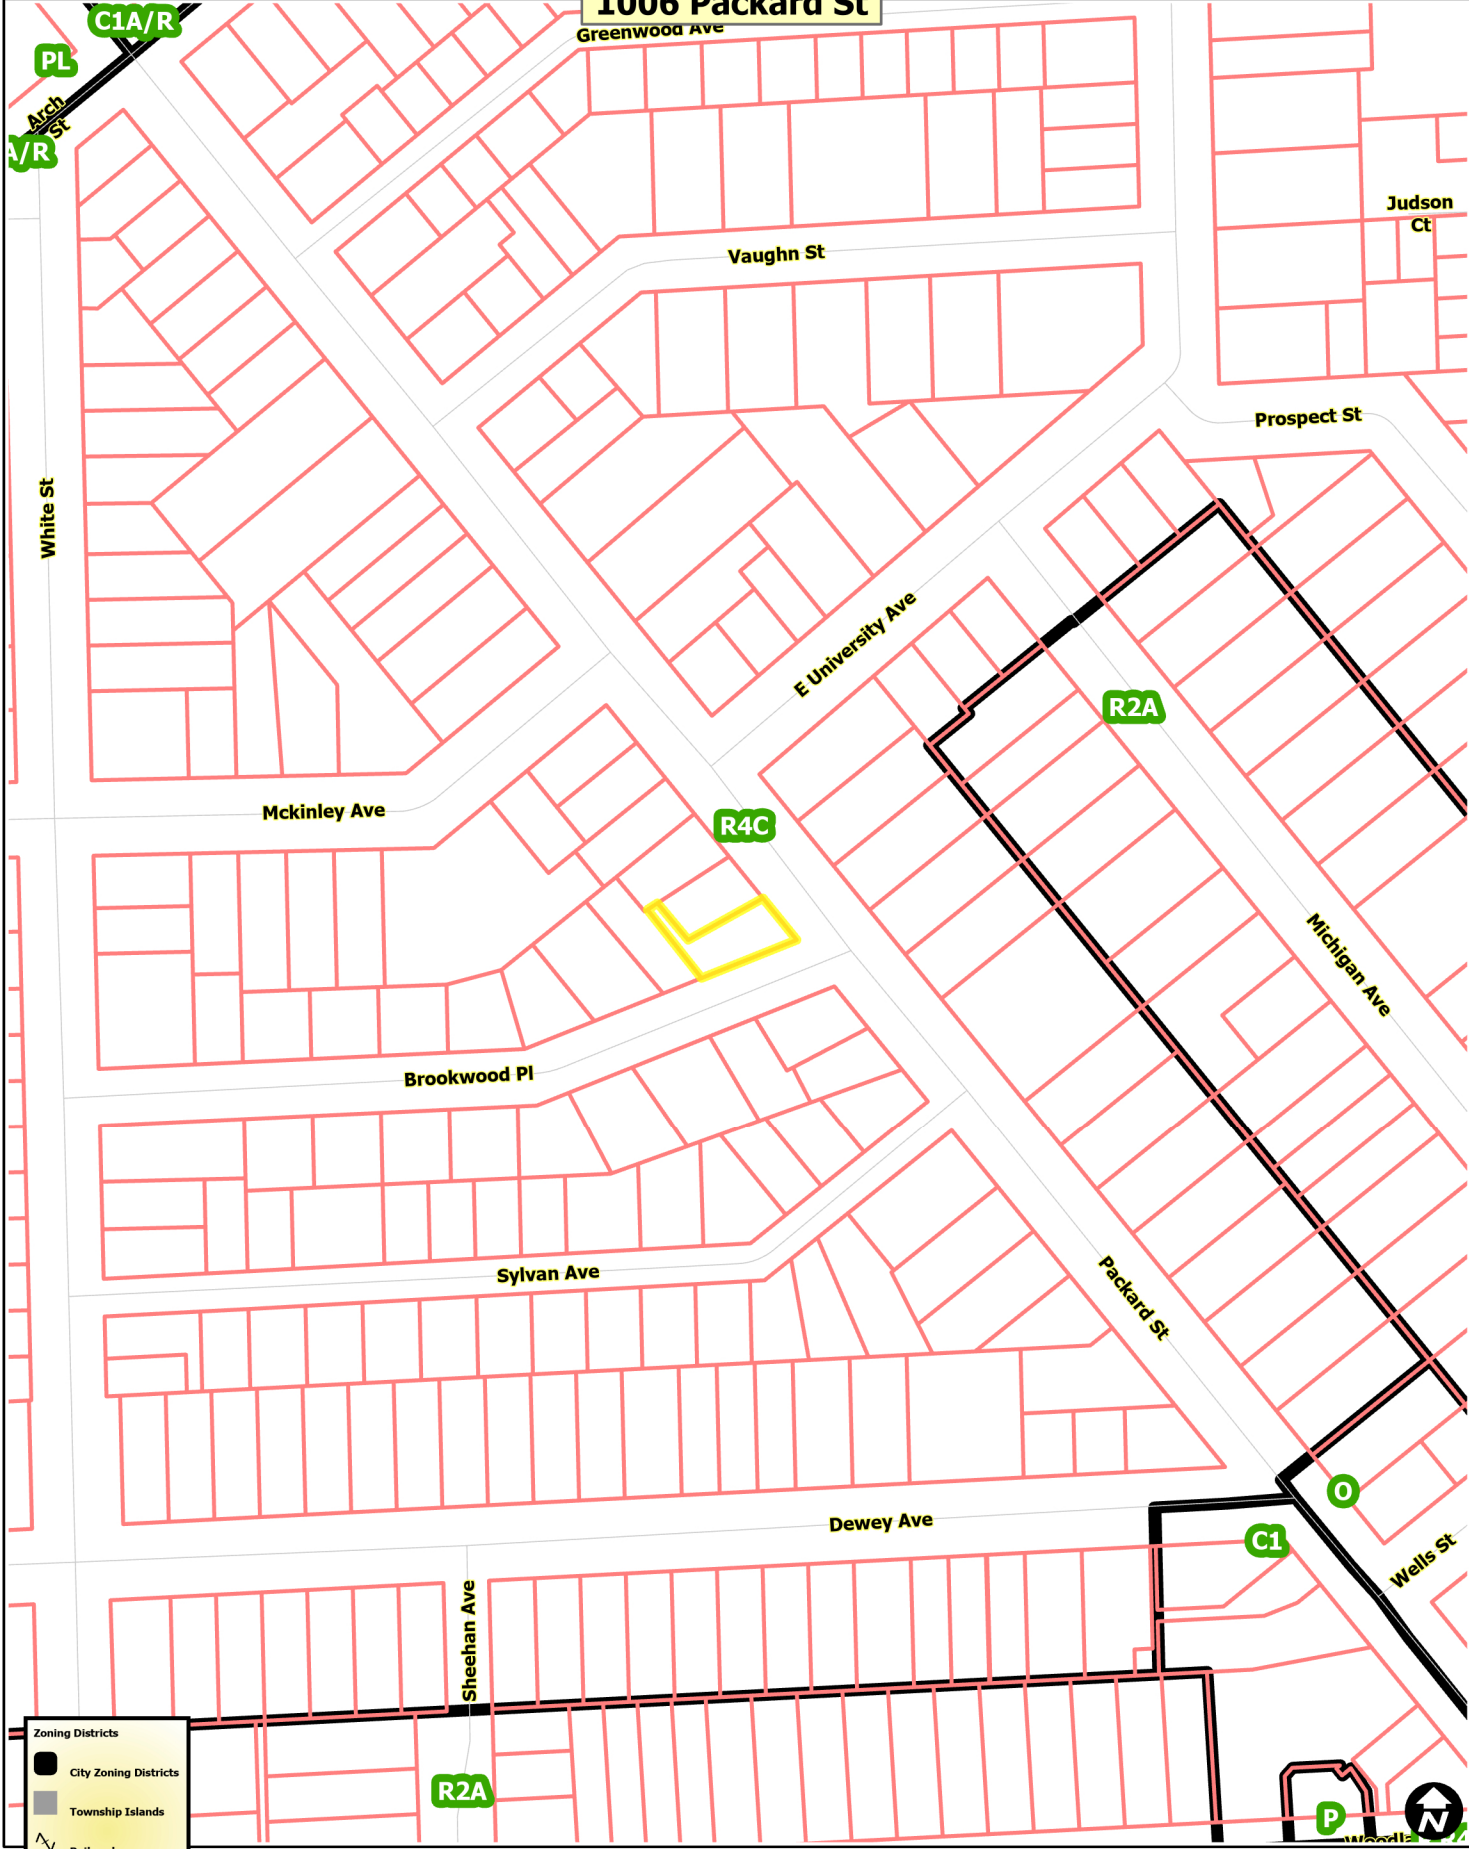

1006 Packard St

Zoning Districts

- City Zoning Districts
- Township Islands
- Railroads
- Huron River
- Tax Parcels

Map date: 8/1/2023
Any aerial imagery is circa 2023 unless otherwise noted
Terms of use: www.a2gov.org/terms