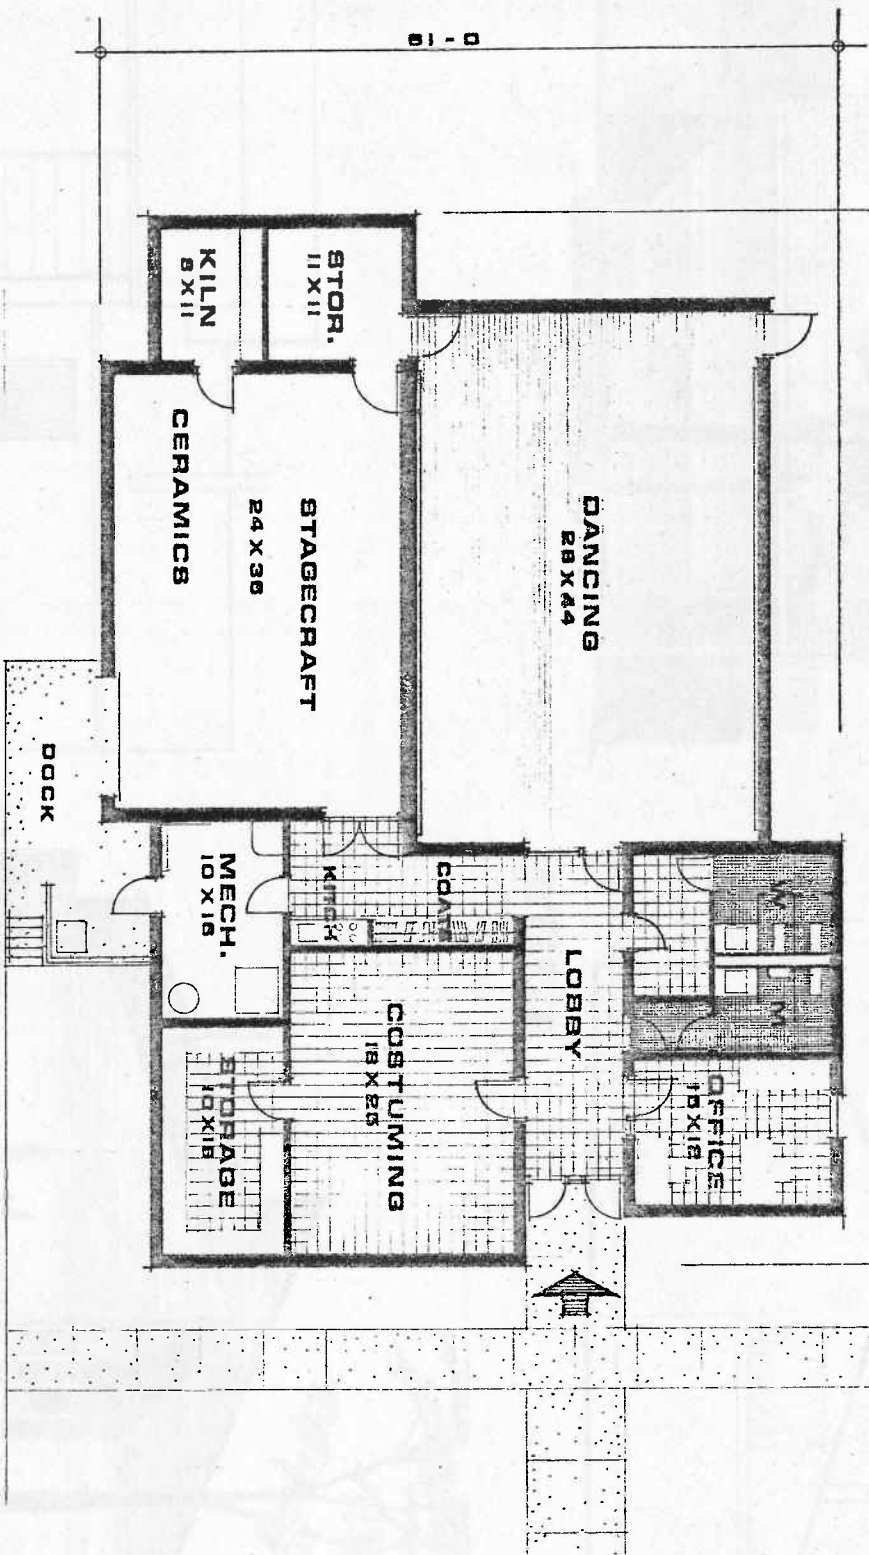

87.0

FLOOR PLAN

SCALE IN FT.:

CRA
ARCHITECTS
 210 E. HURON / ANN ARBOR
 MICH. 48106-316 / 508-4801