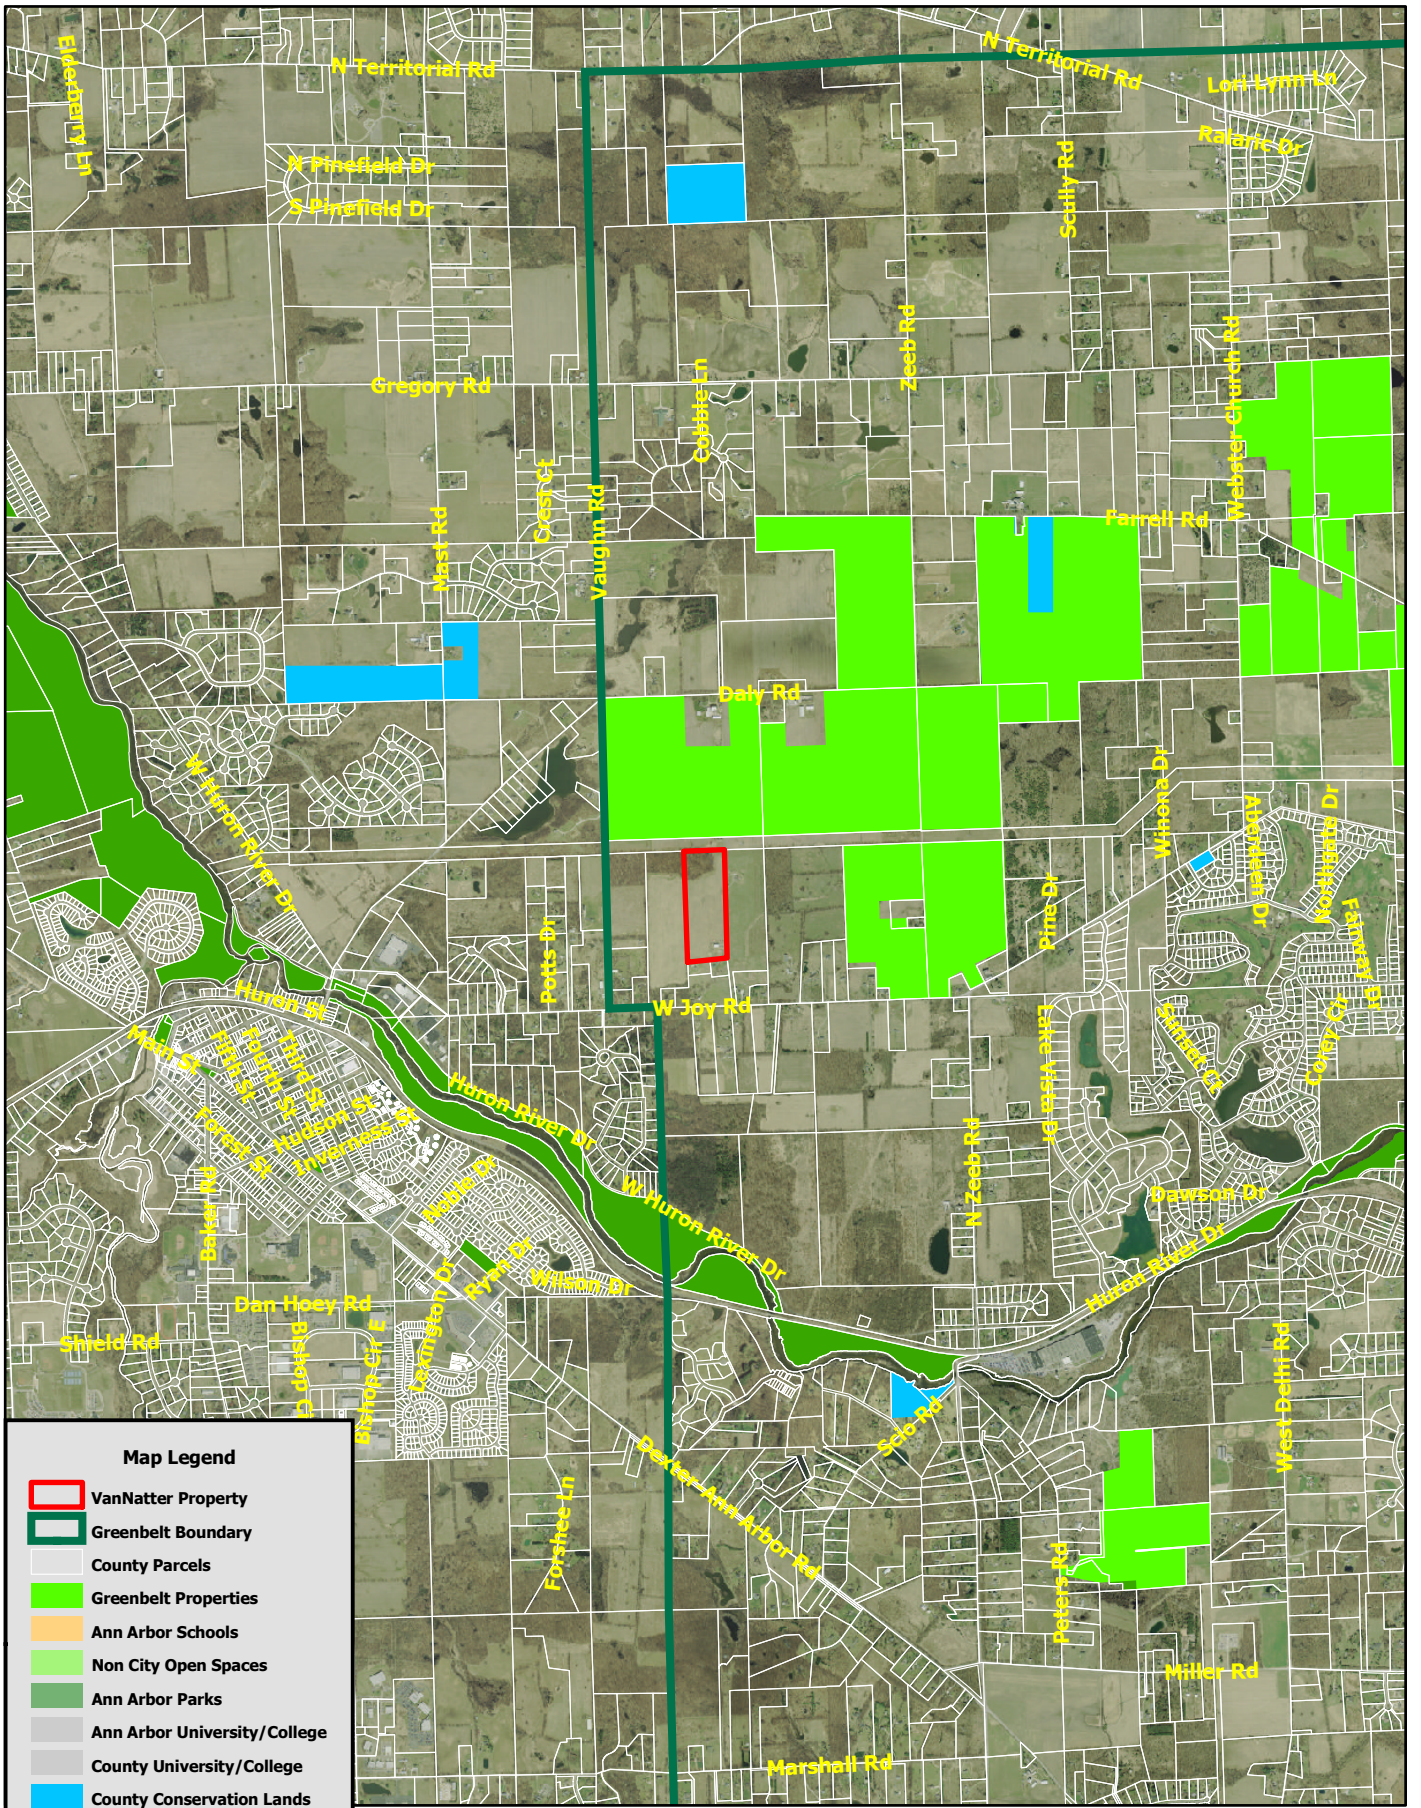

Owner: Robert VanNatter

Map Legend

- VanNatter Property
- Greenbelt Boundary
- County Parcels
- Greenbelt Properties
- Ann Arbor Schools
- Non City Open Spaces
- Ann Arbor Parks
- Ann Arbor University/College
- County University/College
- County Conservation Lands
- County Parks/Preserves