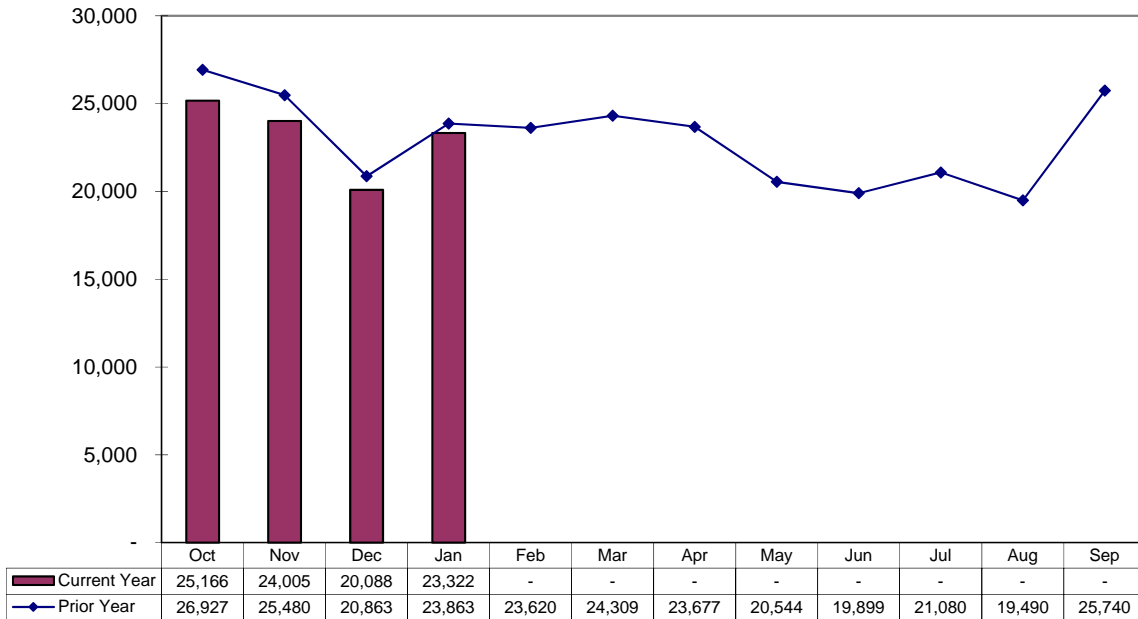

Average Weekday Passengers

January 2016

Fixed Route Average Weekday Passengers

A-Ride Average Weekday Passengers