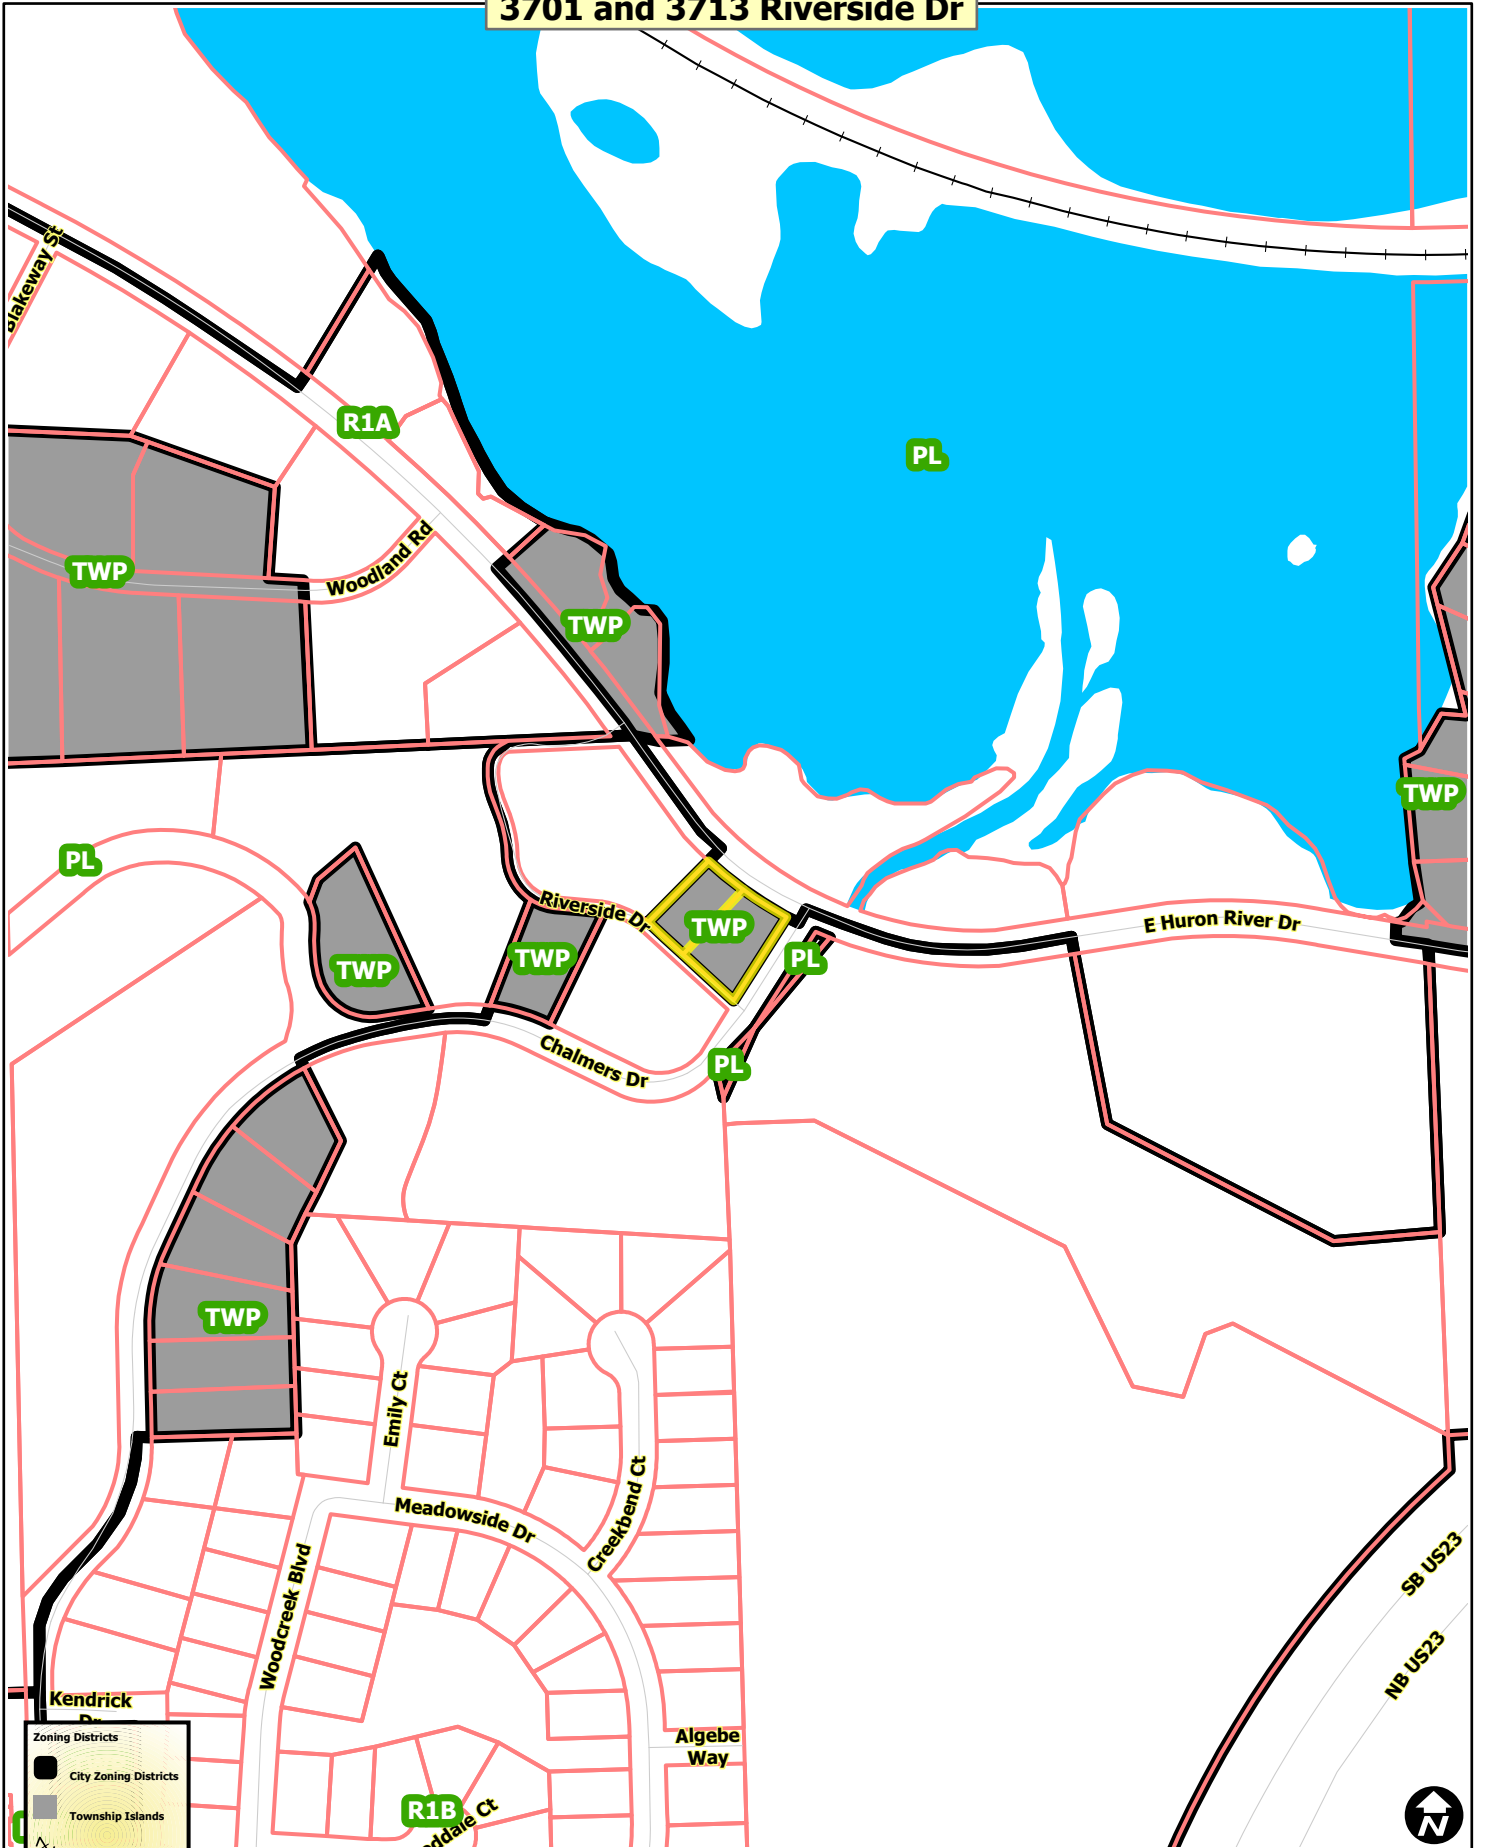

3701 and 3713 Riverside Dr

Zoning Districts

- City Zoning Districts
- Township Islands
- Railroads
- Huron River
- Tax Parcels

Map date: 8/28/2023
 Any aerial imagery is circa 2023 unless otherwise noted
 Terms of use: www.a2gov.org/terms