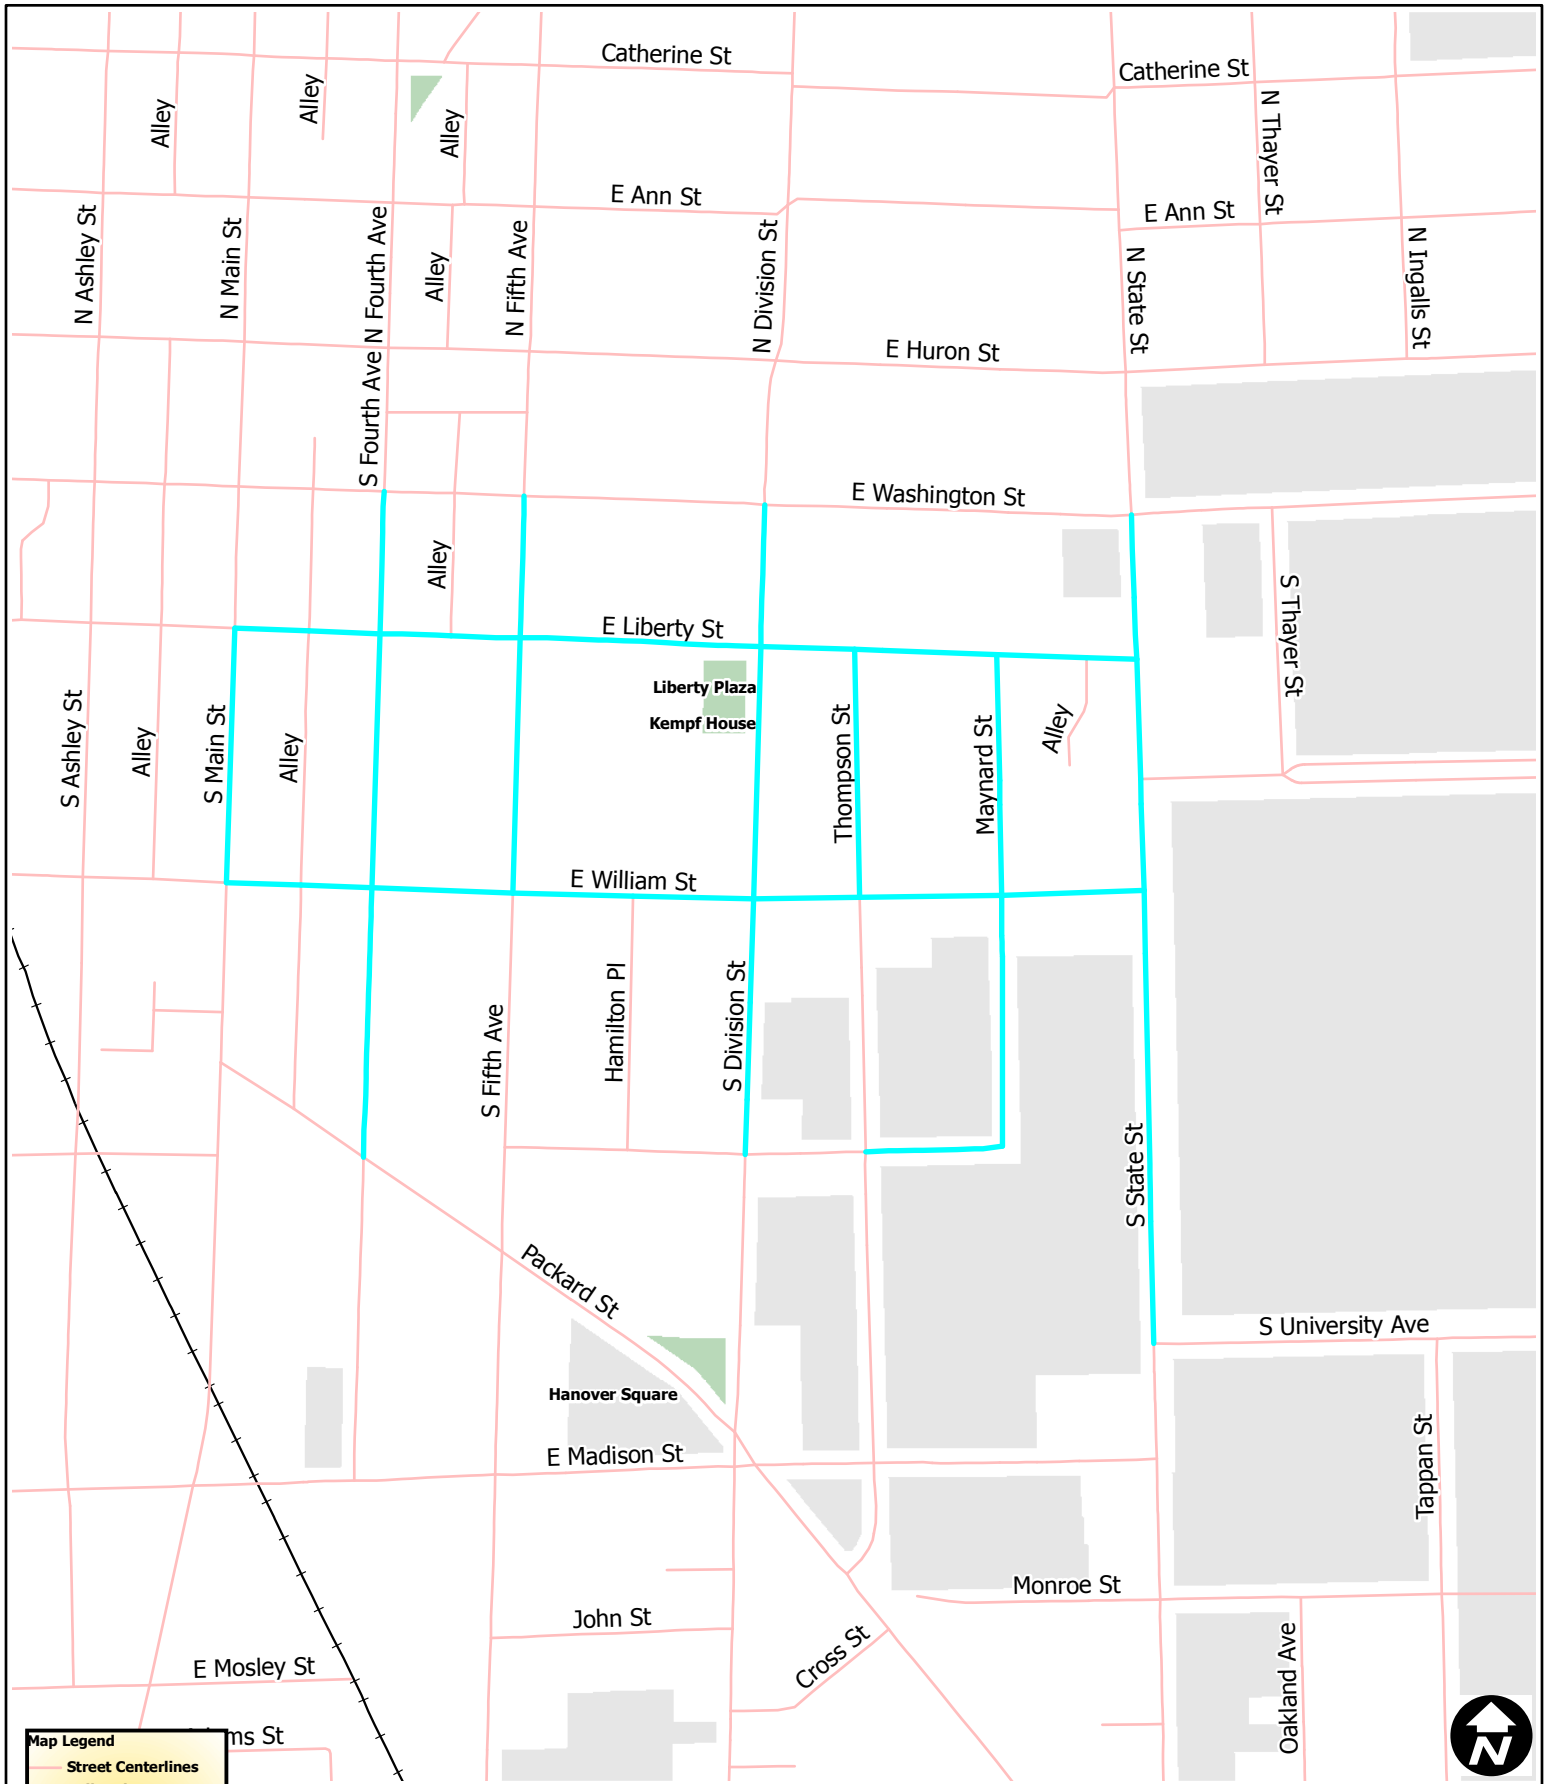

Ann Arbor Jaycees 4th of July Parade

Map Legend

	Street Centerlines
	Railroads
	Rivers and Streams
	Lakes and Ponds
	Schools
	Non City Open Spaces
	Parks
	University