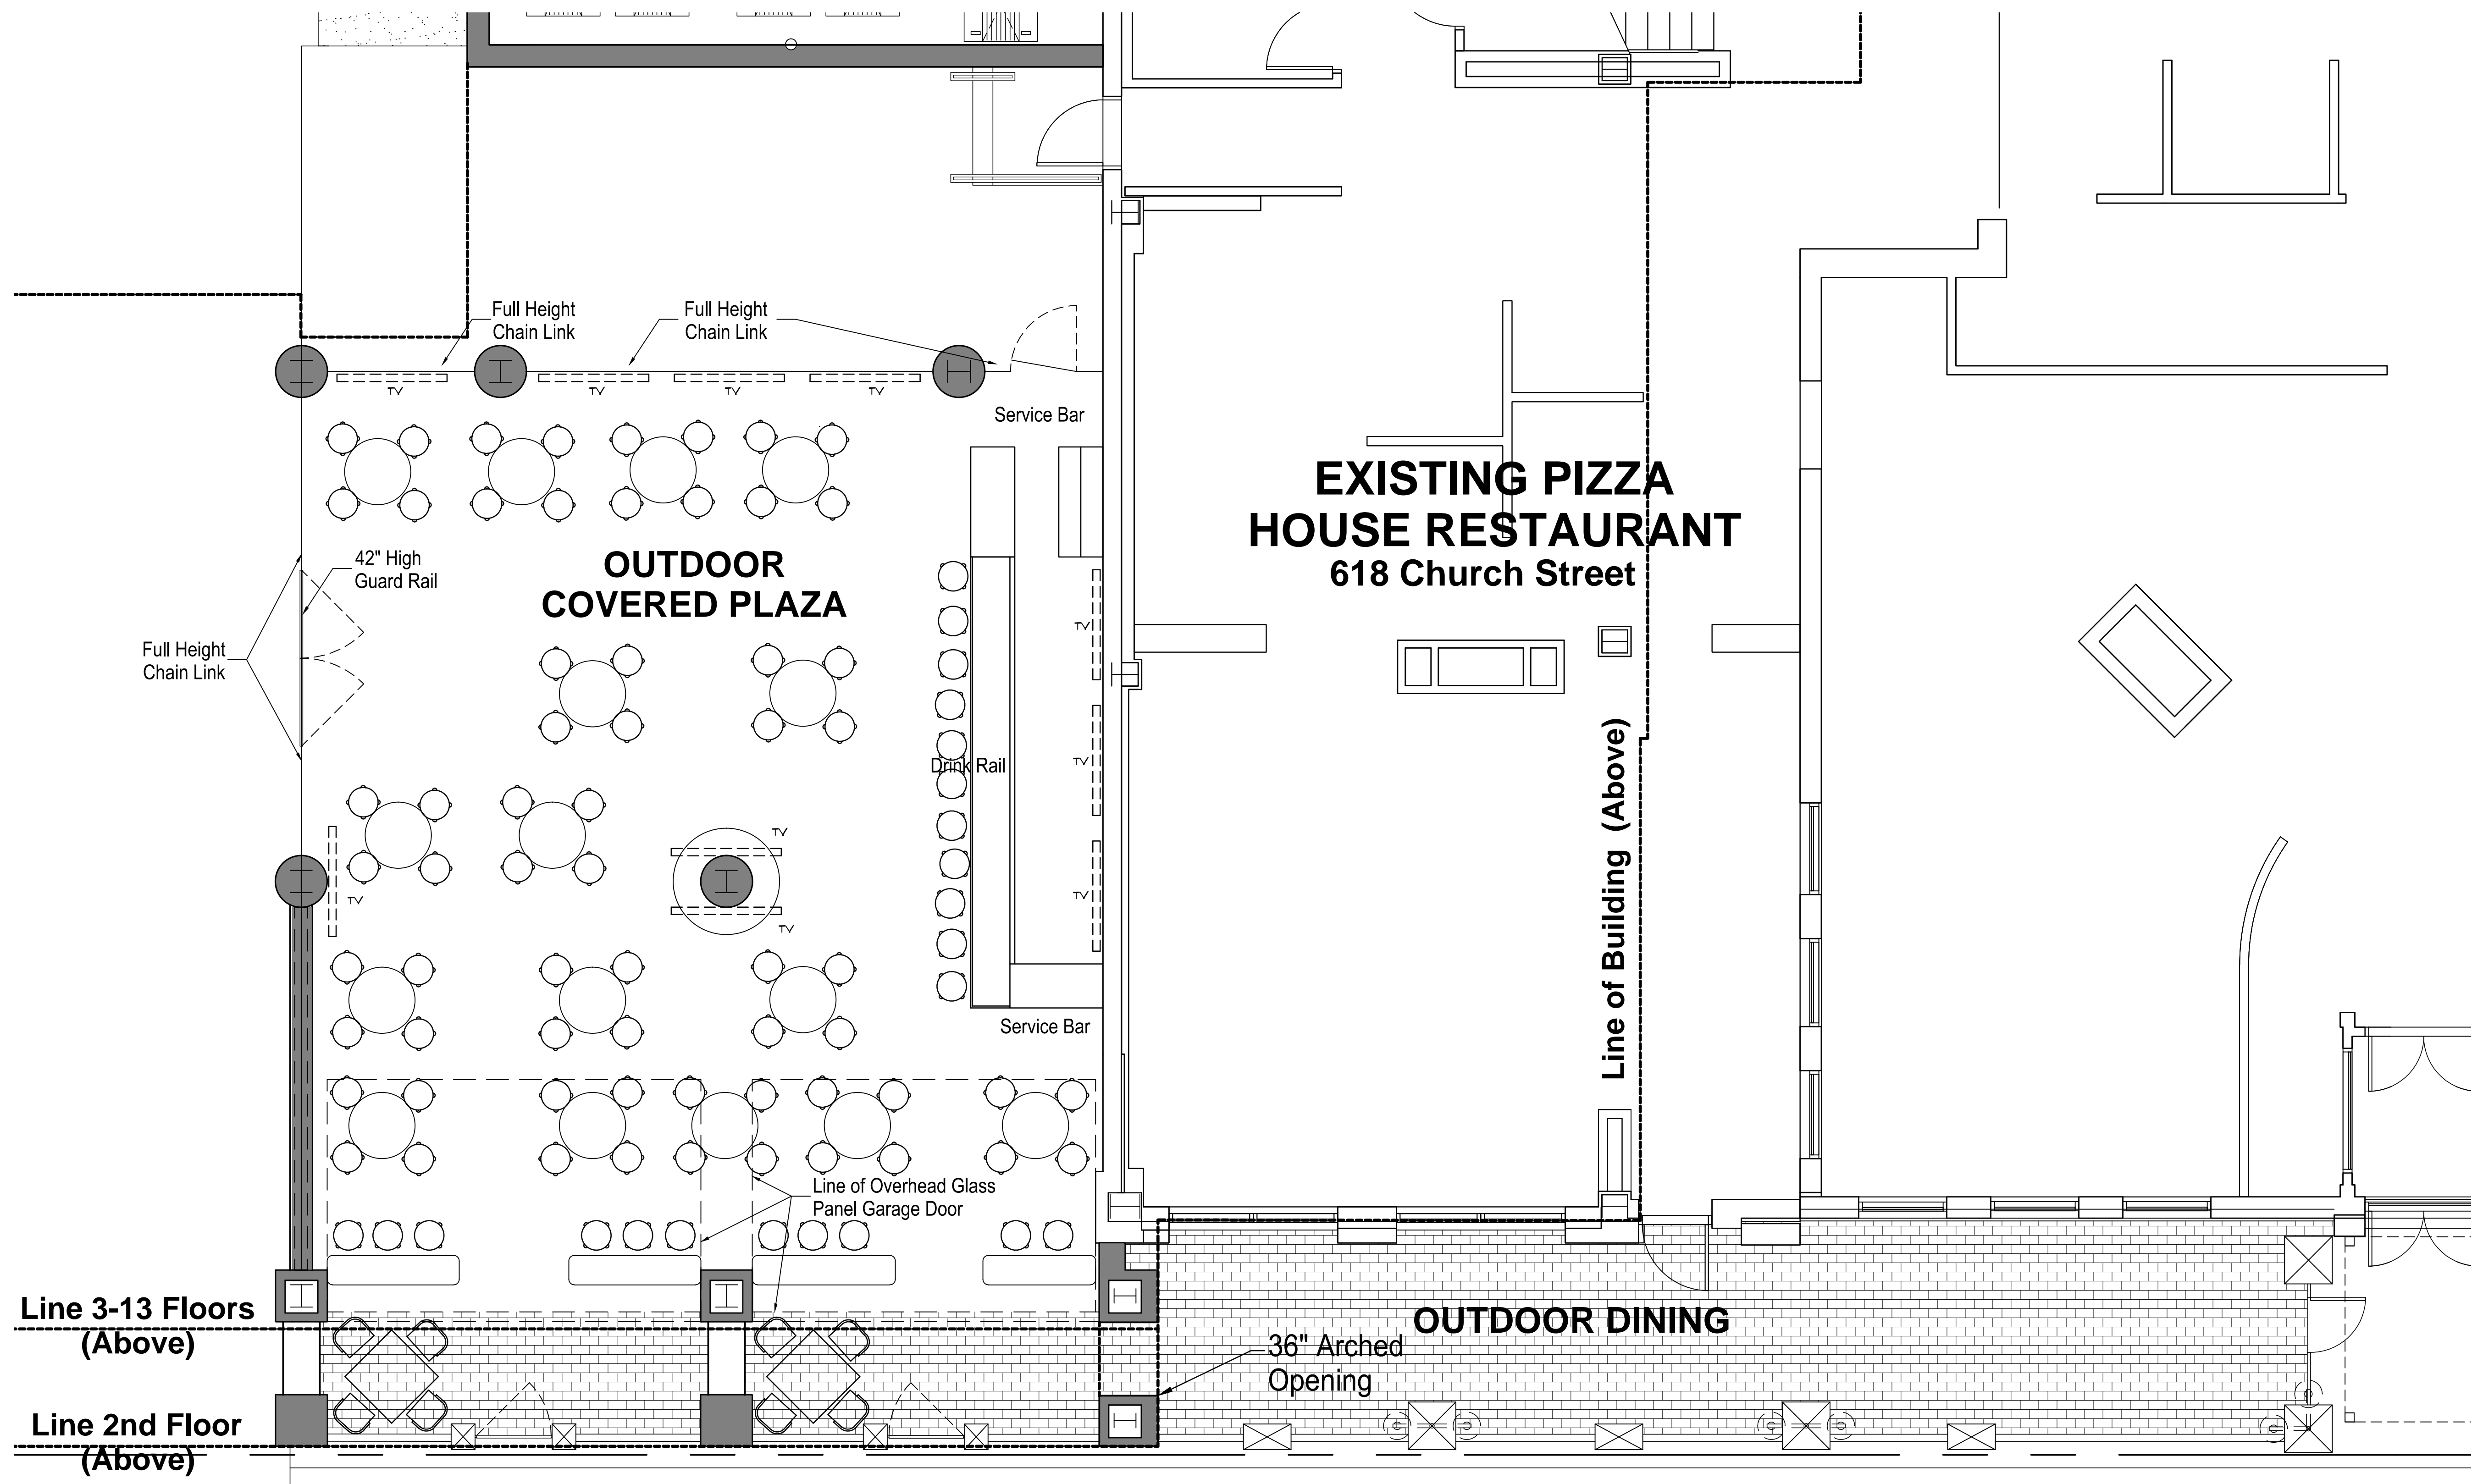

© Copyright 2013

624 Church Street
Ann Arbor, MI
Pizza House Outdoor
Plaza Seating Concept

**J BRADLEY MOORE
& ASSOCIATES**
4844 Jackson Road, #150 Ann Arbor, MI 48103 (734) 930-1500

in association with
11.20.13

job 213380

drawn SAR
date
11.18.13

sht
A4.1

Enlarged Plaza Plan

Scale: 1/4" = 1' - 0"

shd
R1.0
drawn
date 11.20.13

job 213250

revisions