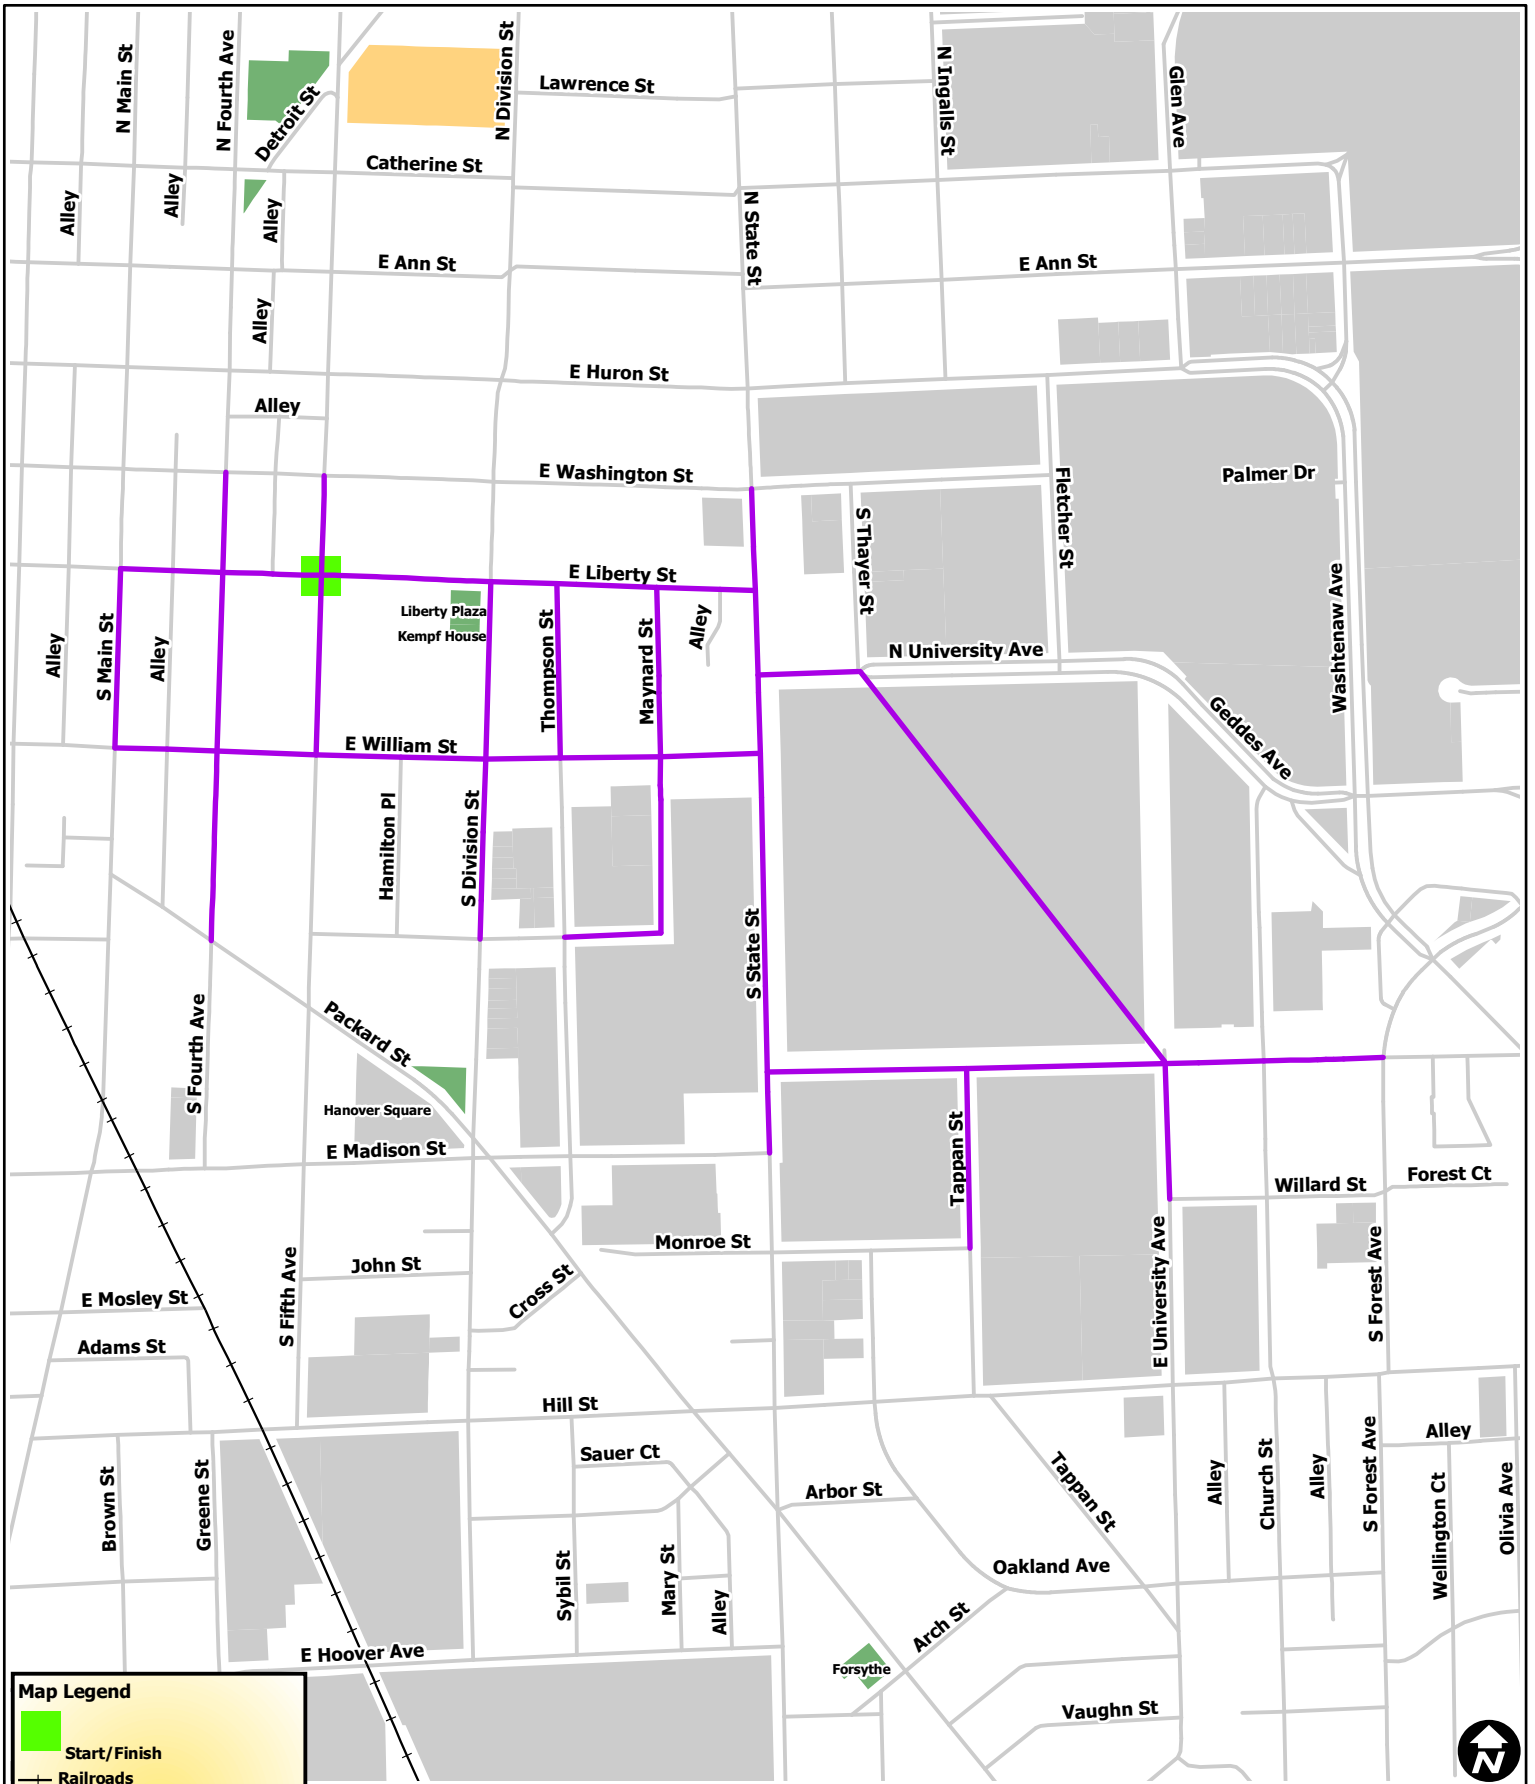

Firecracker 5K

Map Legend

- Start/Finish
- Railroads
- Streets - Purple are CLOSED
- Huron River
- Park Property
- School Property
- Non City Open Space Property
- University Property