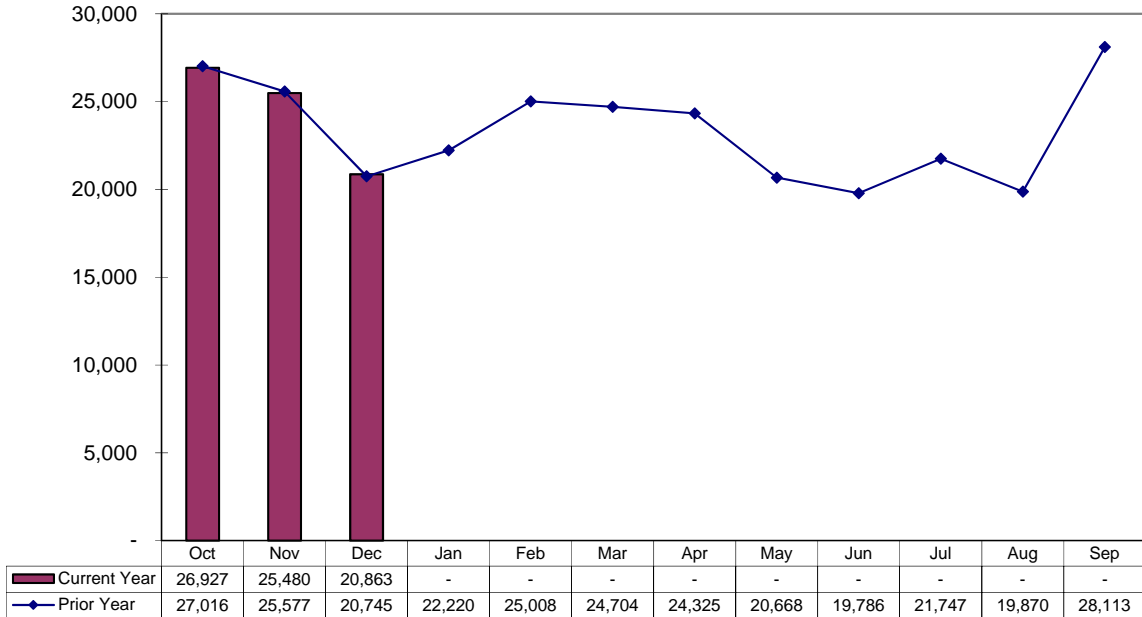

Average Weekday Passengers

December 2014

Fixed Route Average Weekday Passengers

A-Ride Average Weekday Passengers