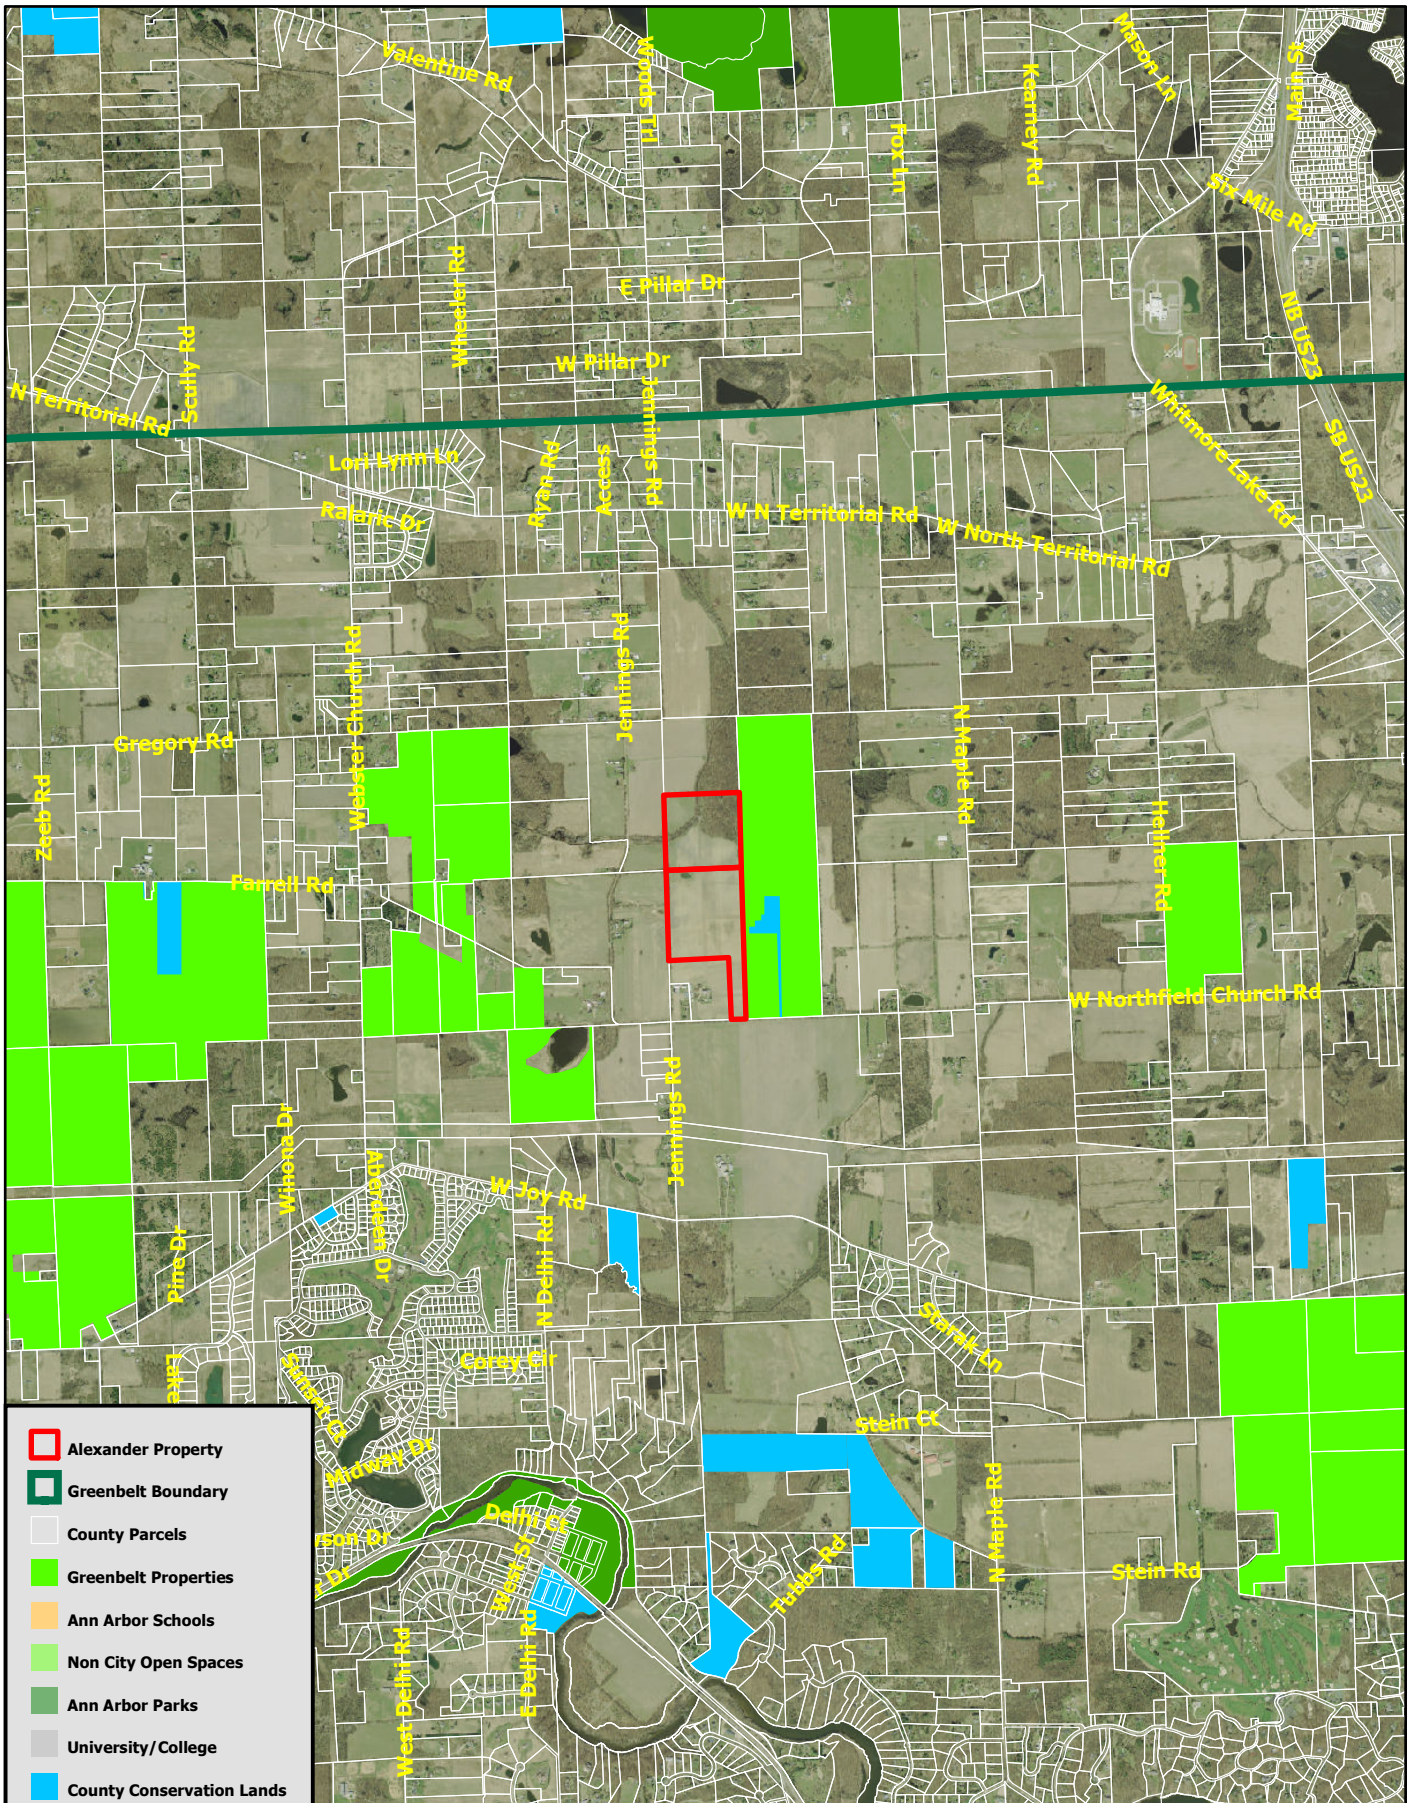

Owner: Robbin Alexander

- Alexander Property
- Greenbelt Boundary
- County Parcels
- Greenbelt Properties
- Ann Arbor Schools
- Non City Open Spaces
- Ann Arbor Parks
- University/College
- County Conservation Lands
- County Parks/Preserves