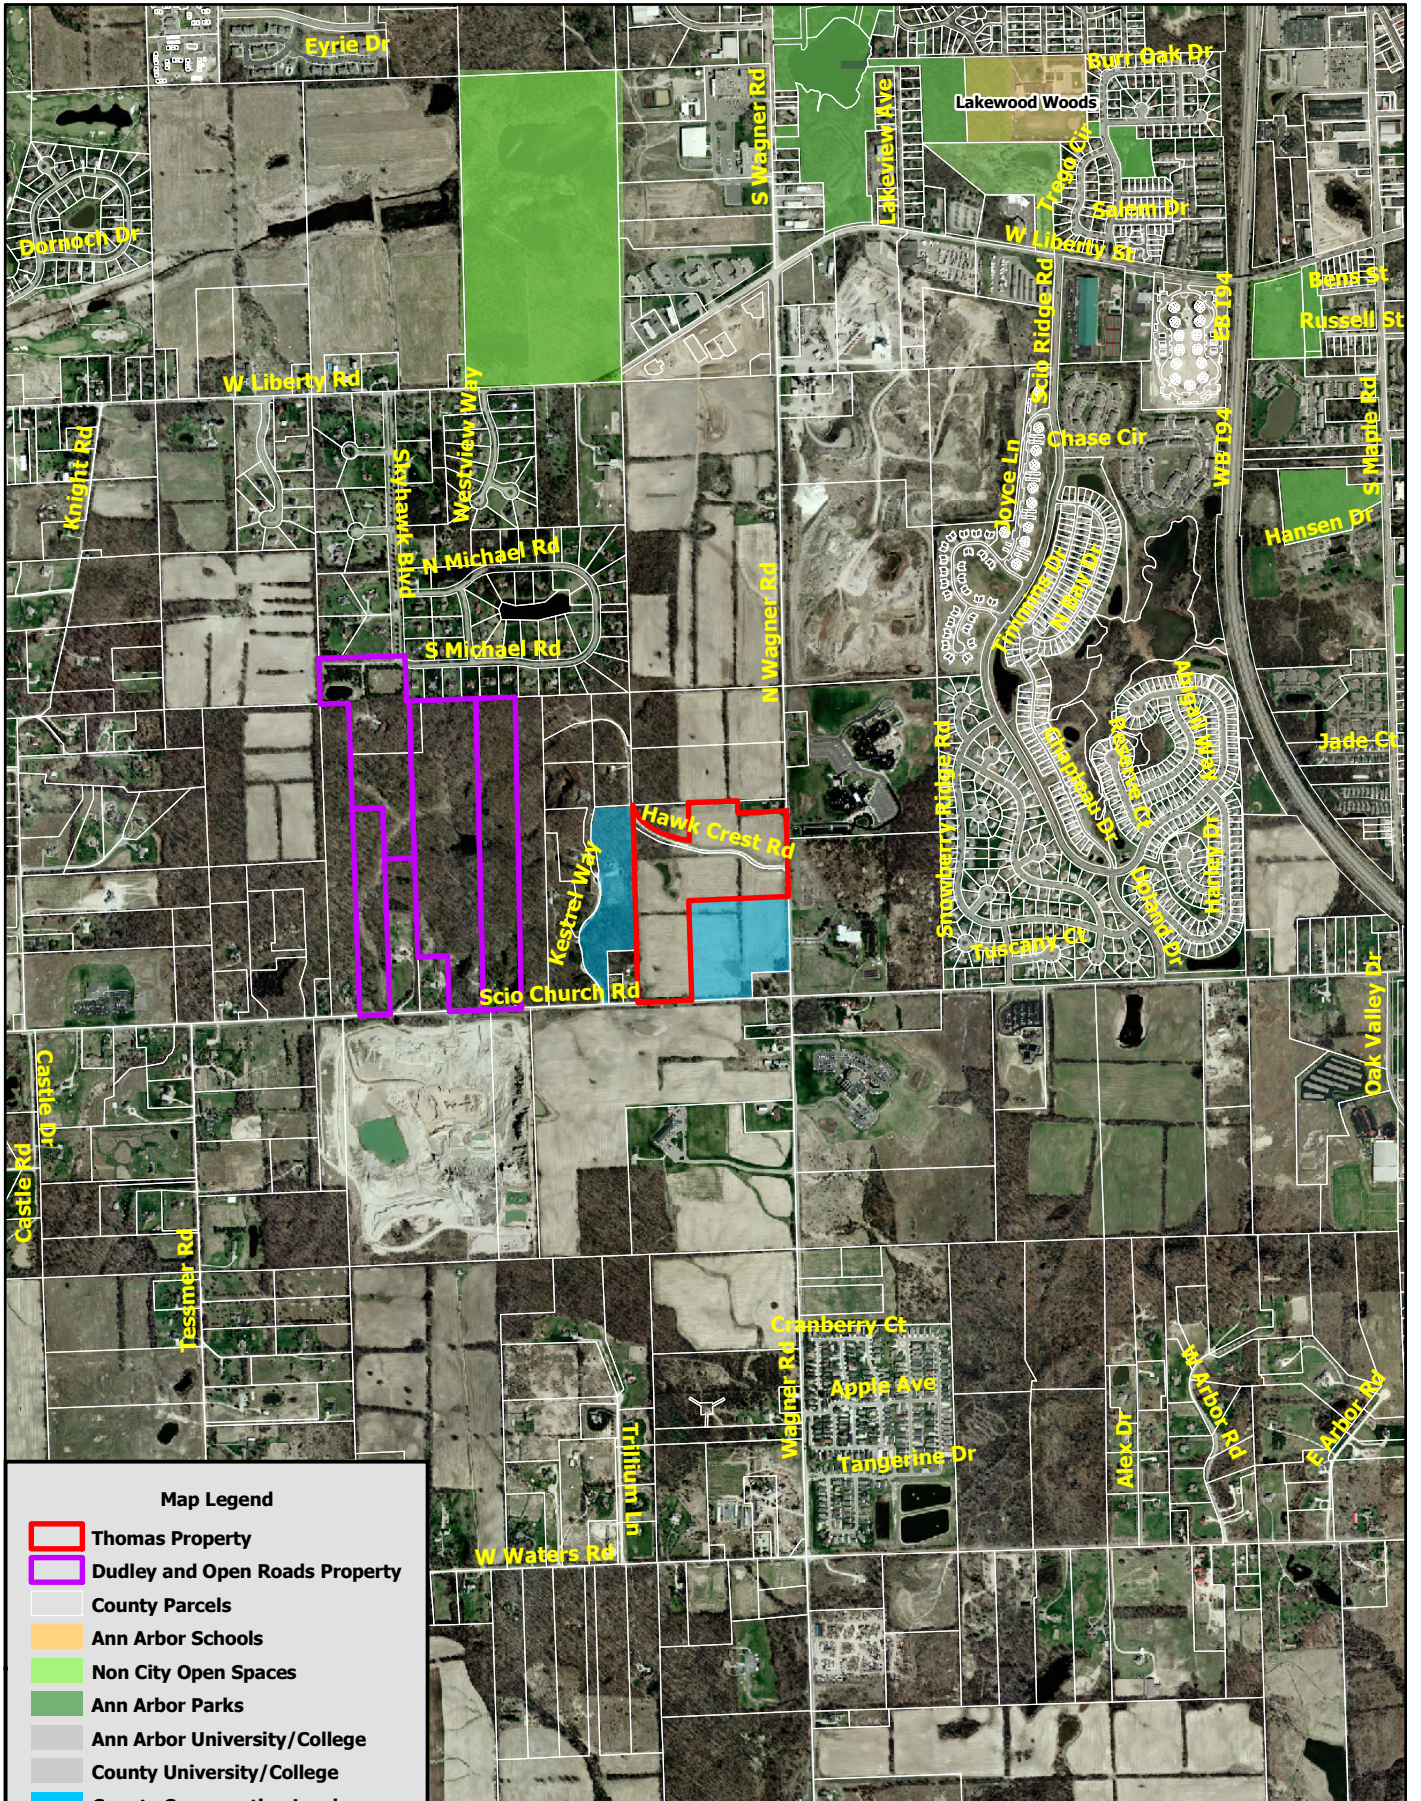

Owner: Duane Thomas and Judith Lobato

Map Legend

- Thomas Property
- Dudley and Open Roads Property
- County Parcels
- Ann Arbor Schools
- Non City Open Spaces
- Ann Arbor Parks
- Ann Arbor University/College
- County University/College
- County Conservation Lands
- County Parks/Preserves