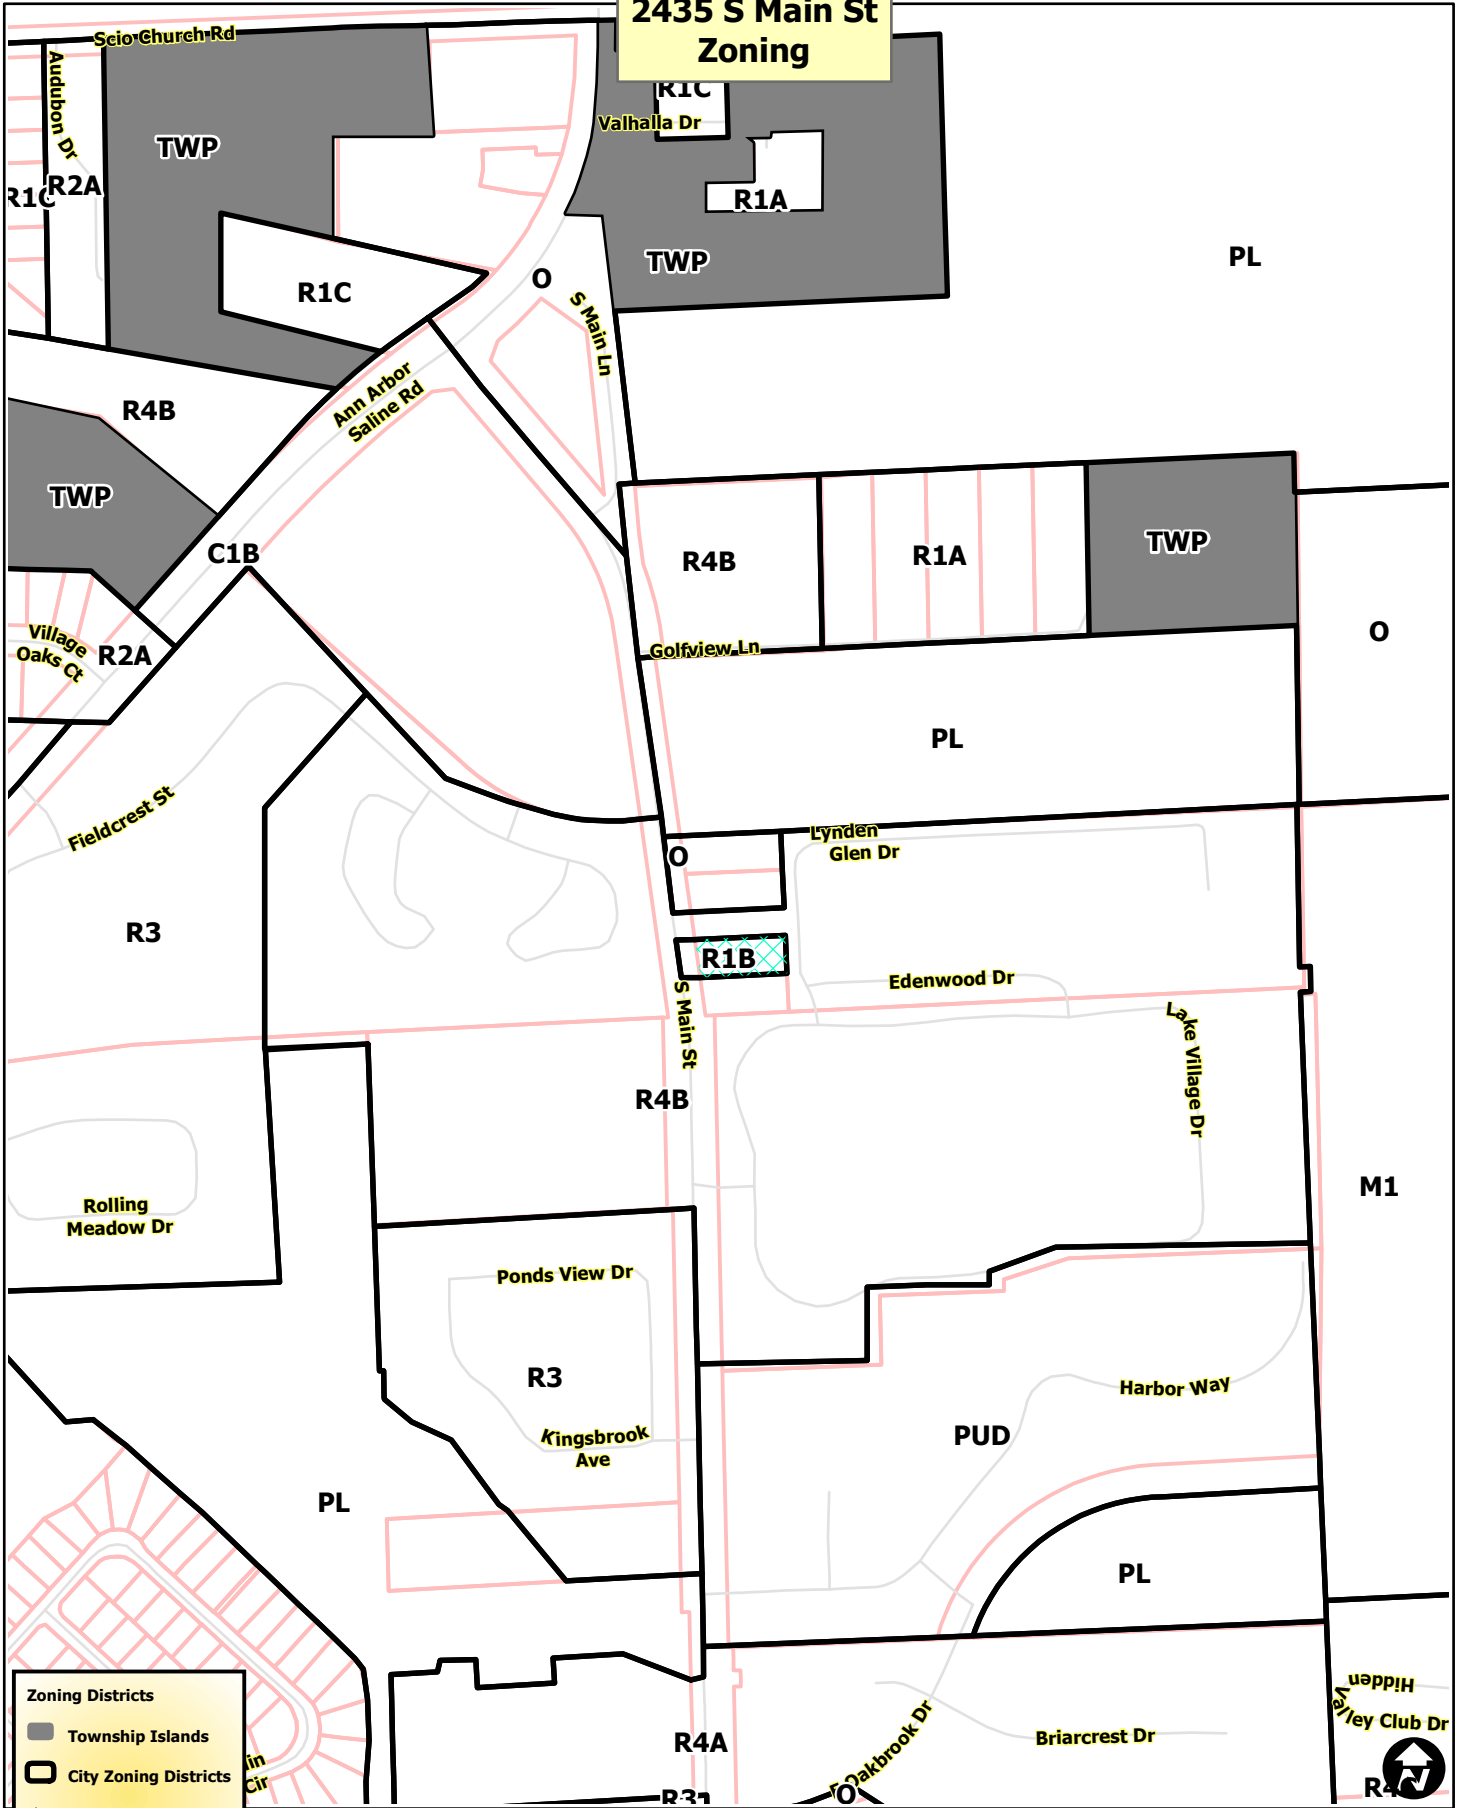

**2435 S Main St
Zoning**

Zoning Districts

- Township Islands
- City Zoning Districts
- Railroads
- Parcels
- Huron River

Map date: 4/29/2015
Terms of use: www.a2gov.org/terms