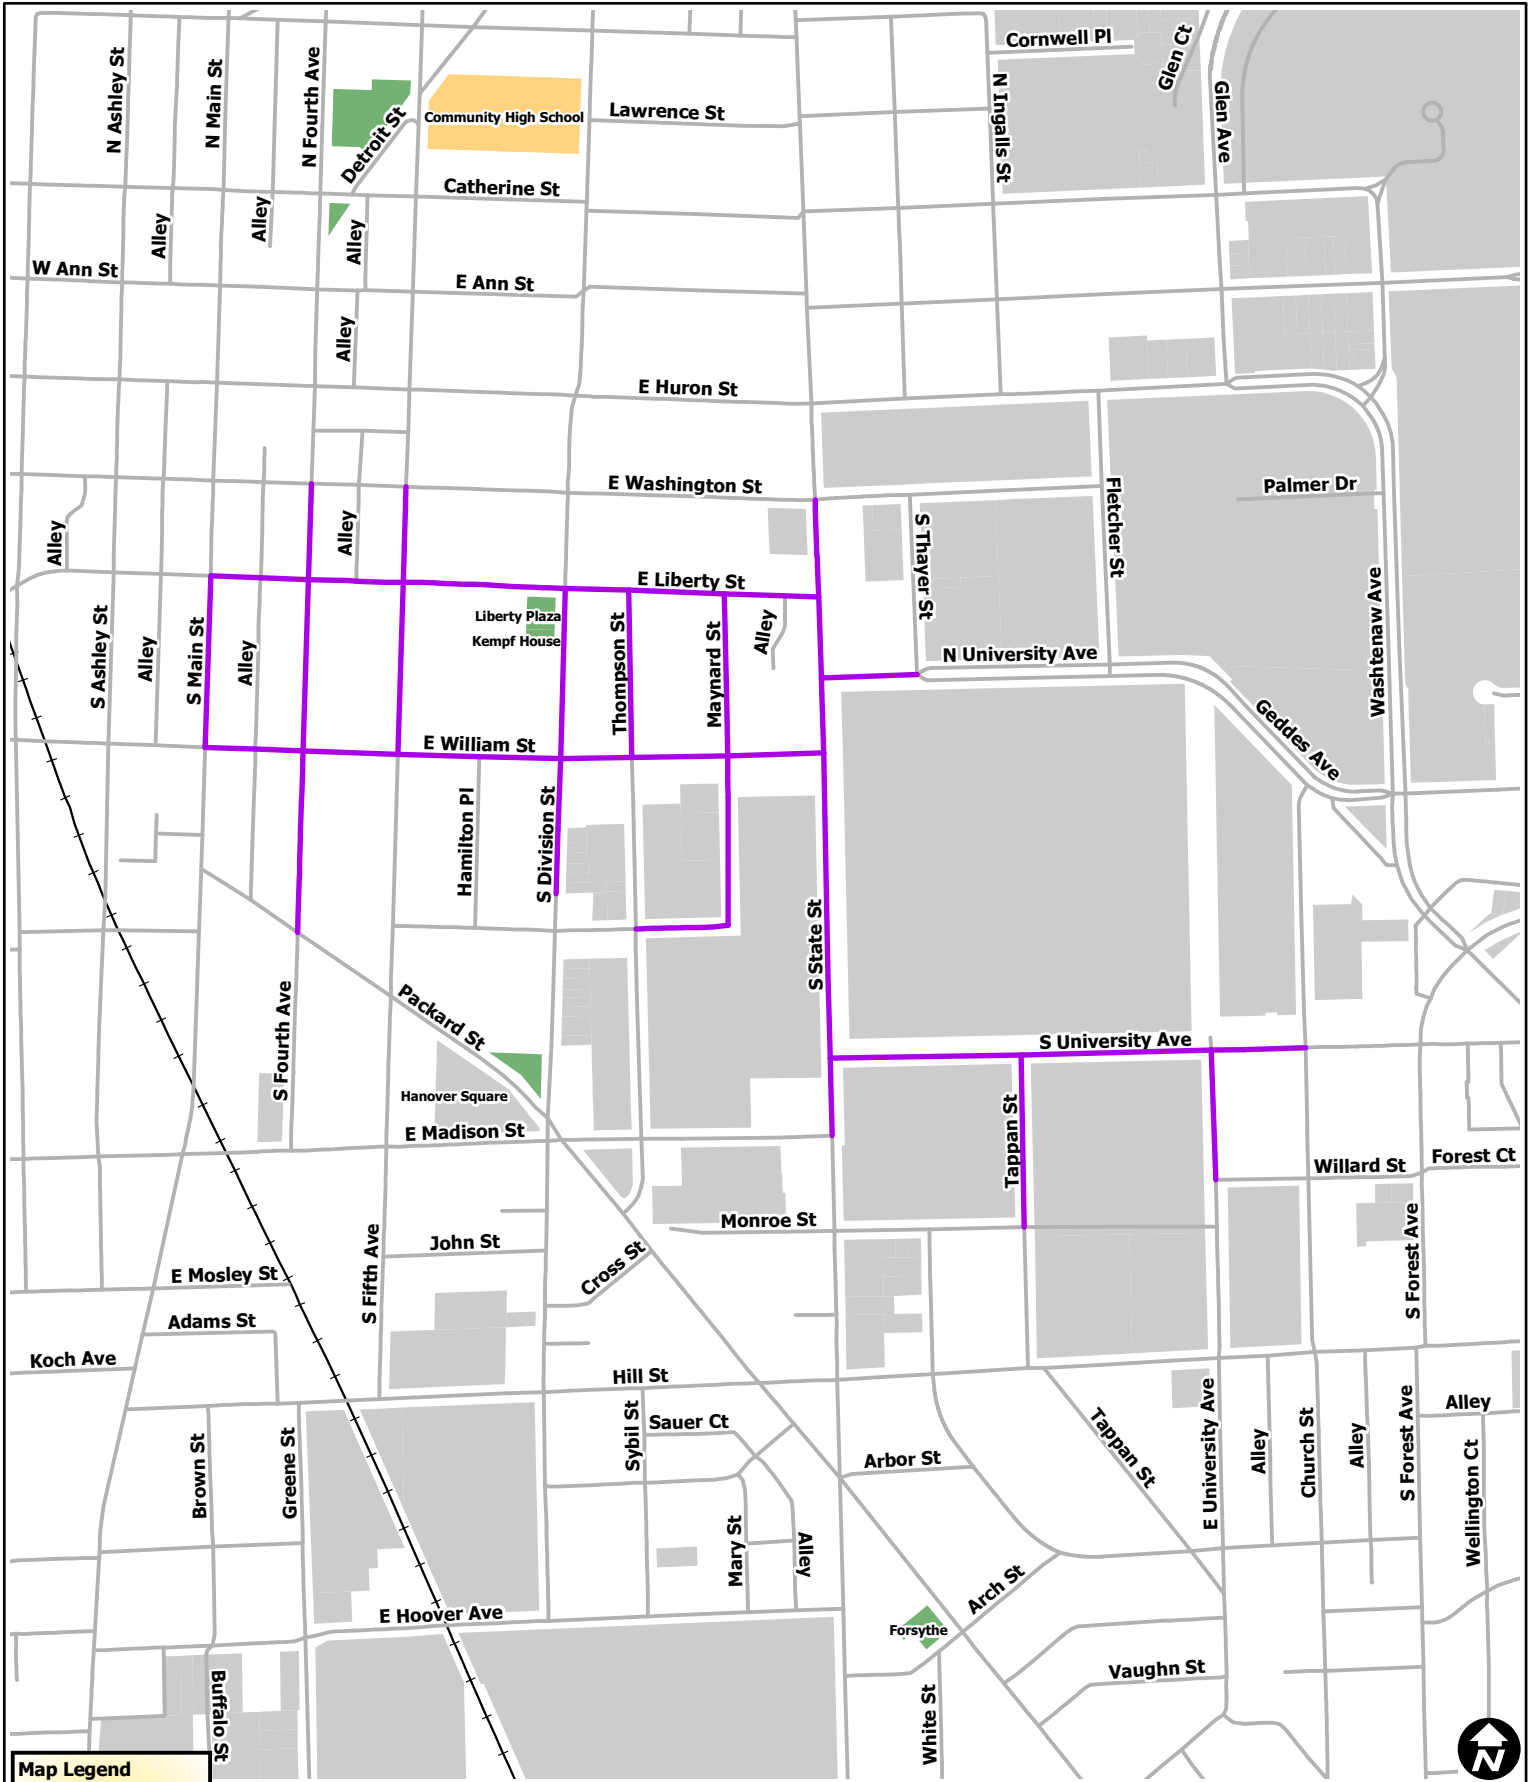

Tortoise and Hare 5K - Firecracker 5K

Map Legend

- Street Centerlines
- Railroads
- Huron River
- Schools
- Non City Open Spaces
- Parks
- University