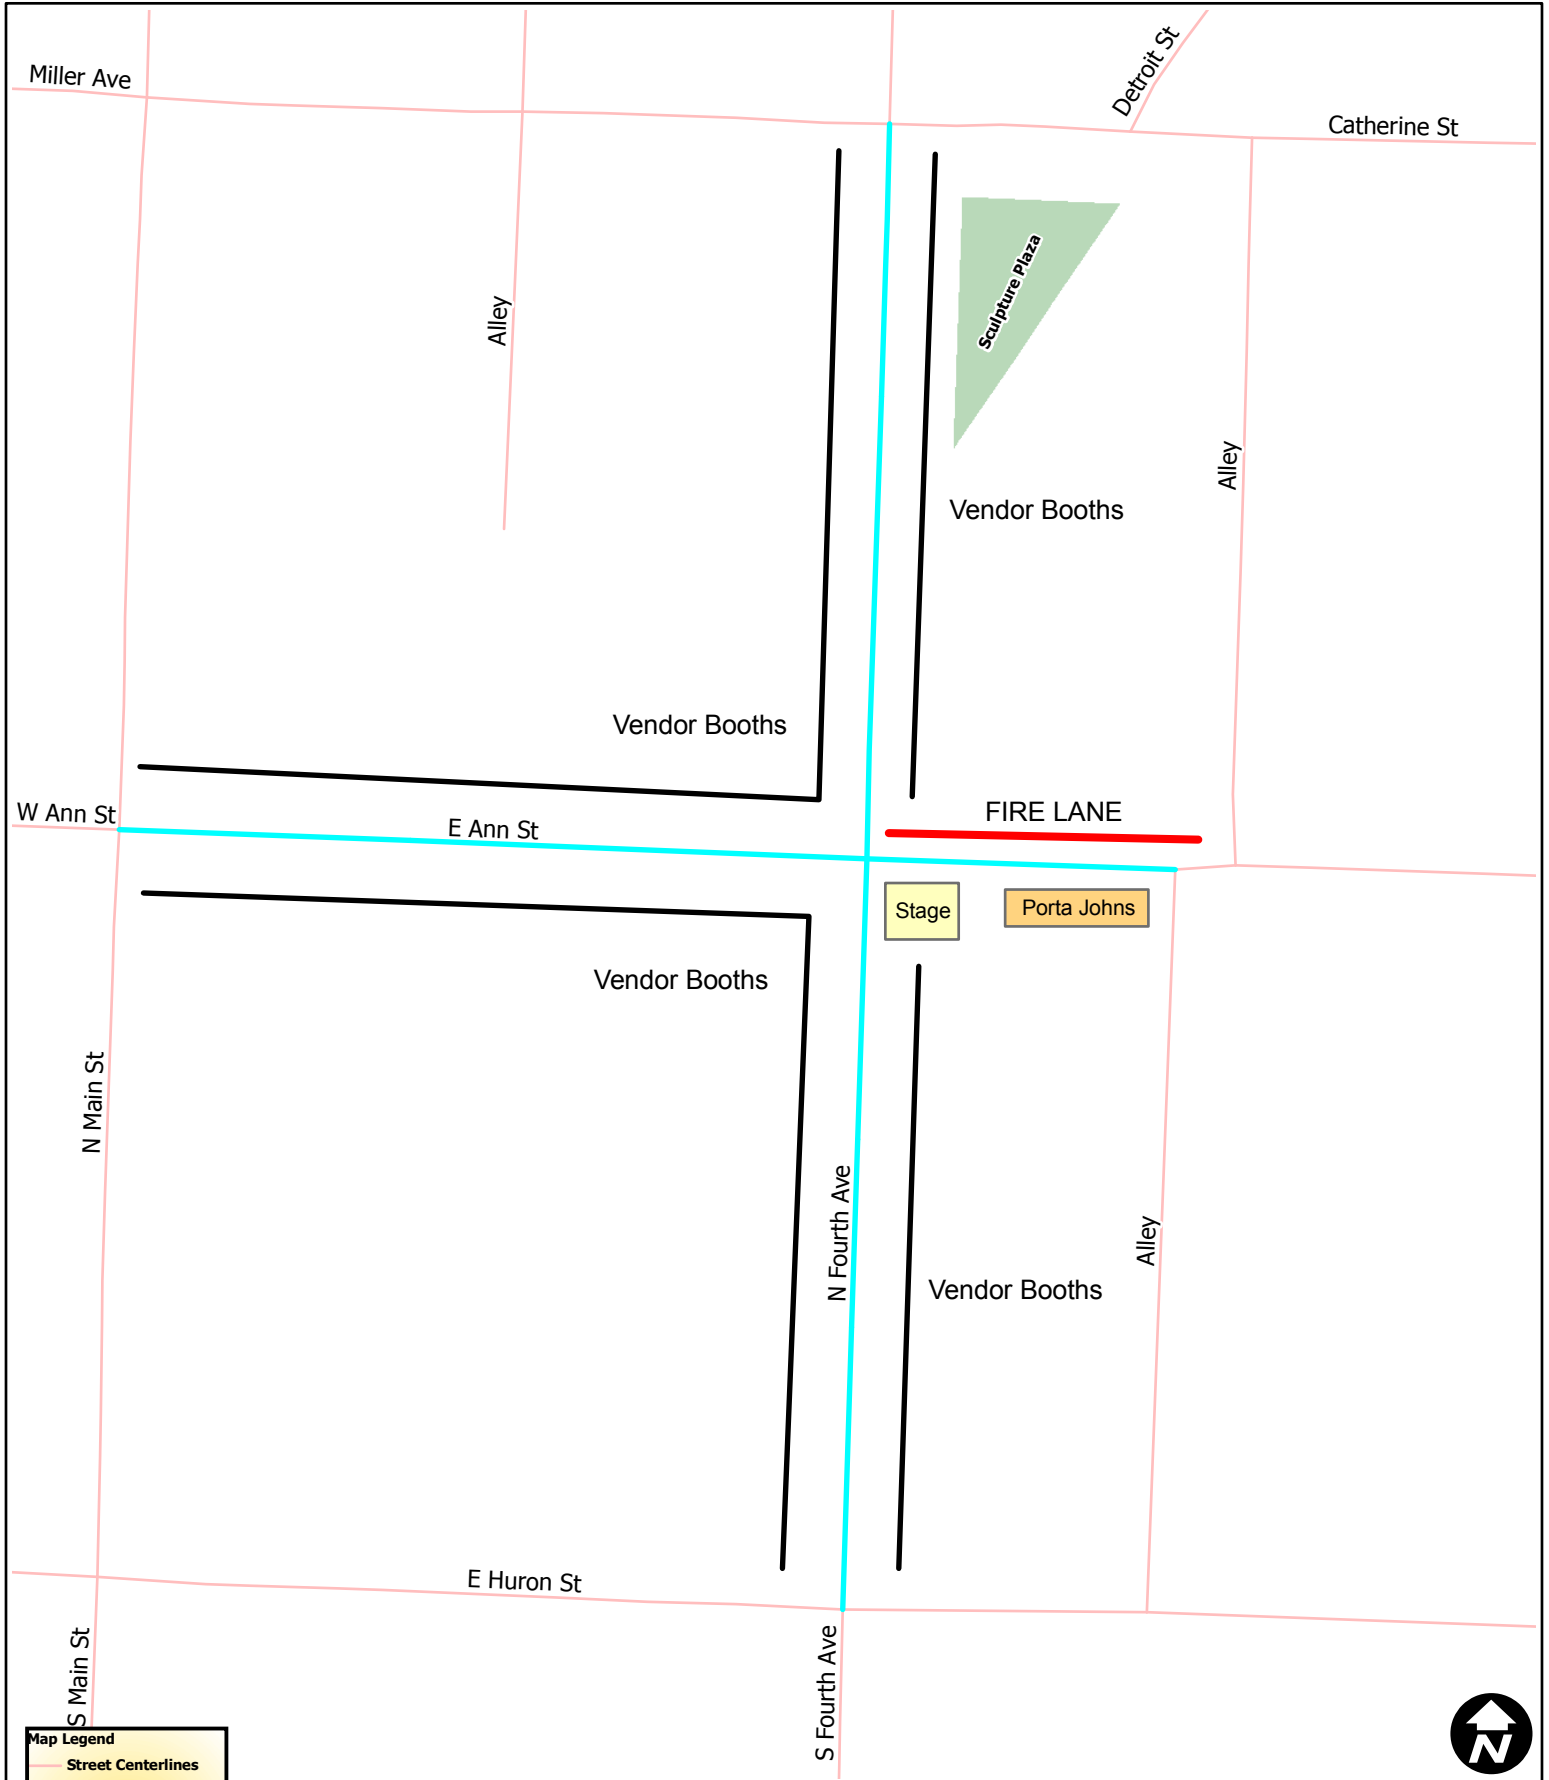

African American Downtown Festival

Map Legend

- Street Centerlines
- Railroads
- Rivers and Streams
- Lakes and Ponds
- Schools
- Non City Open Spaces
- Parks
- University

Copyright 2008 City of Ann Arbor, Michigan