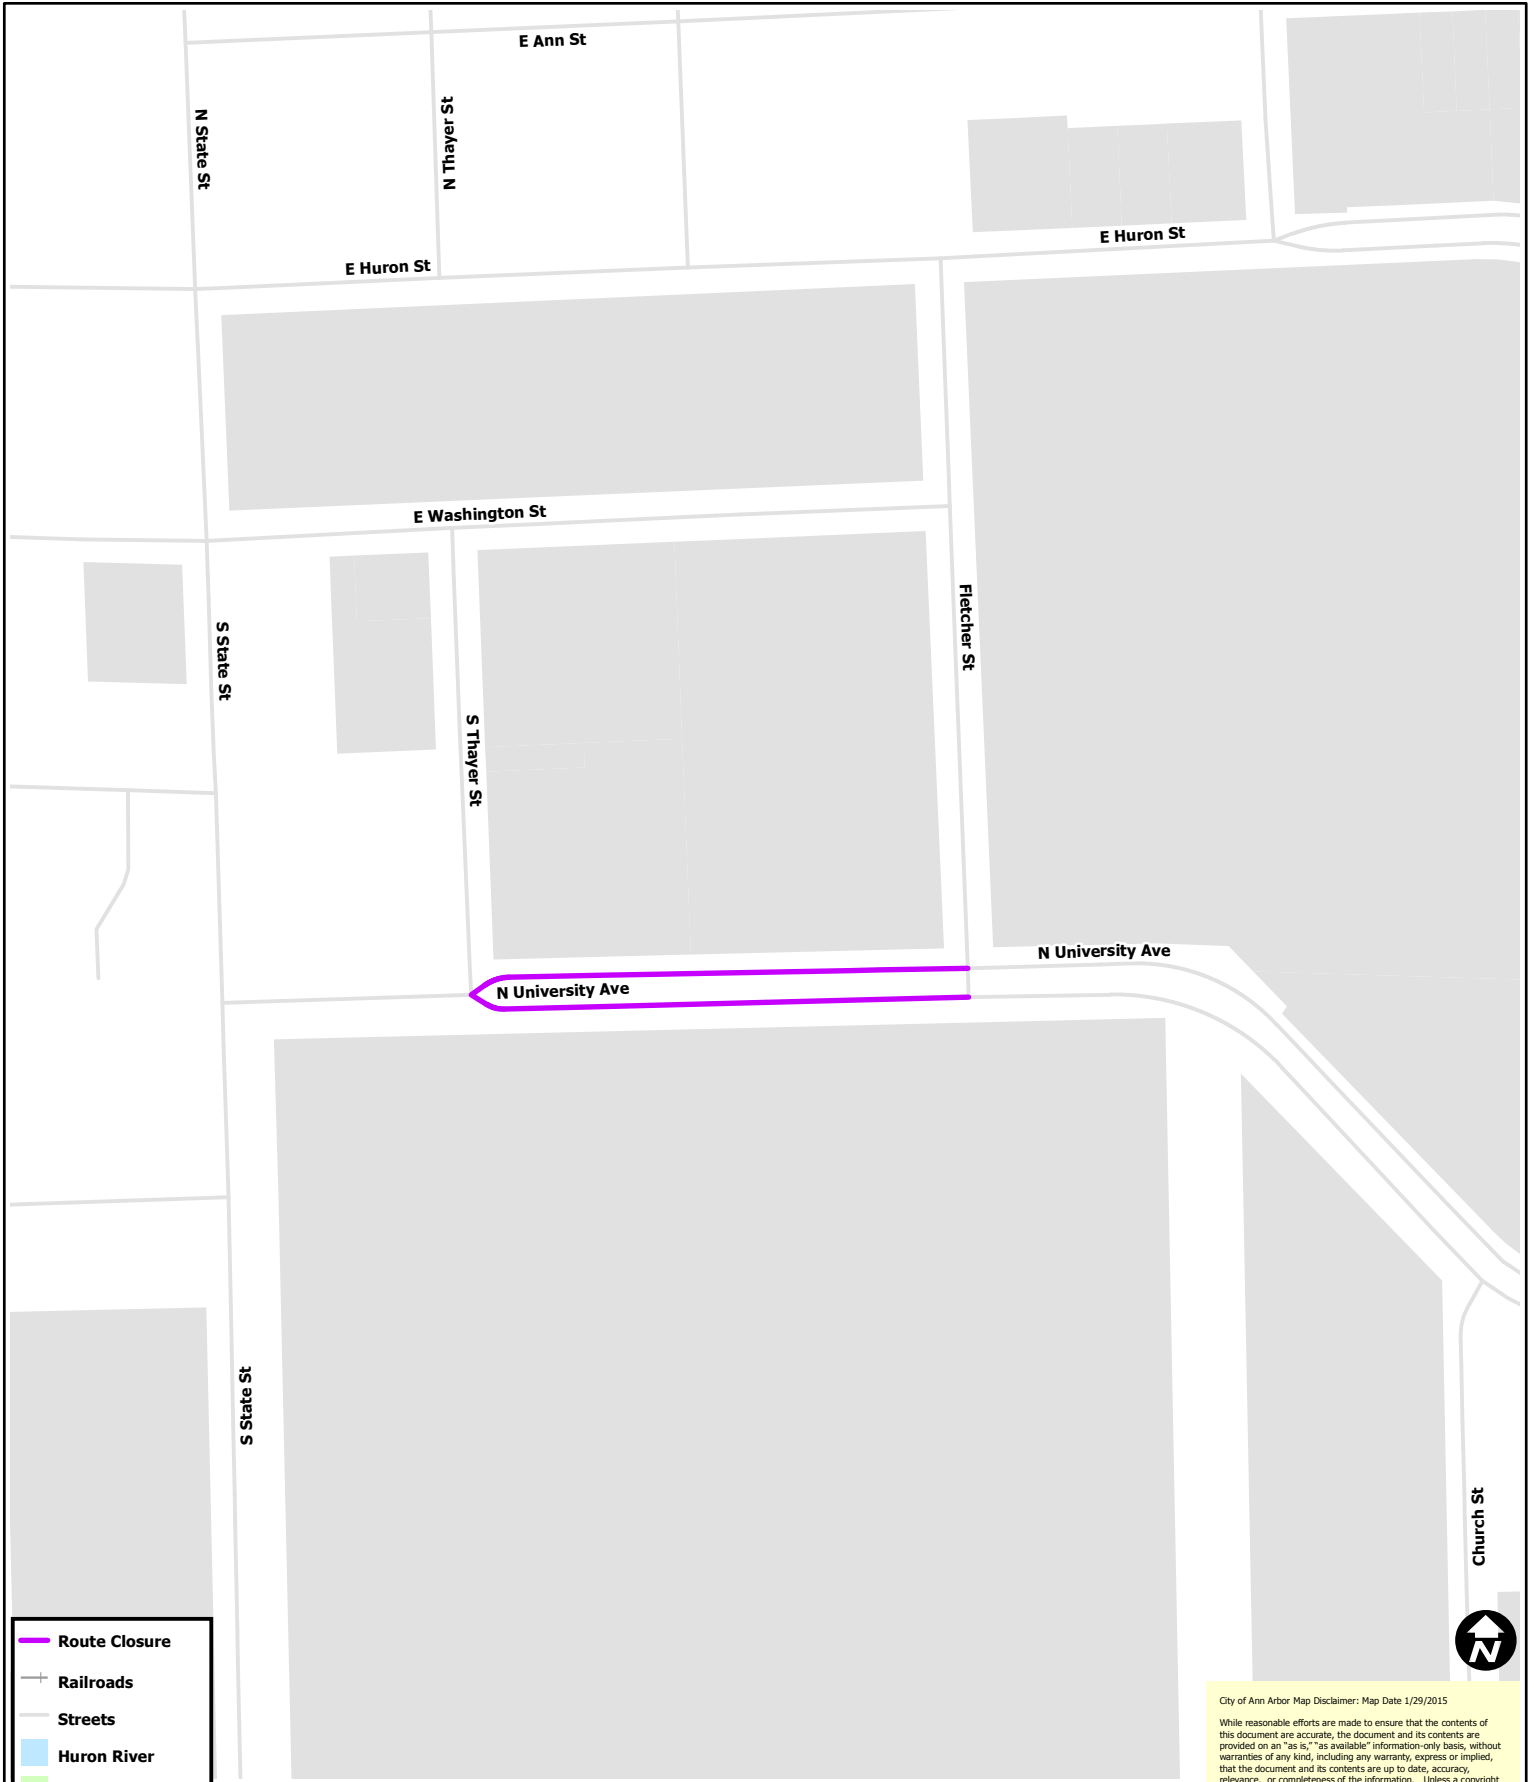

Townie Street Party

- Route Closure
- Railroads
- Streets
- Huron River
- Parkland
- Other Open Space
- AAPS Schools
- University Land