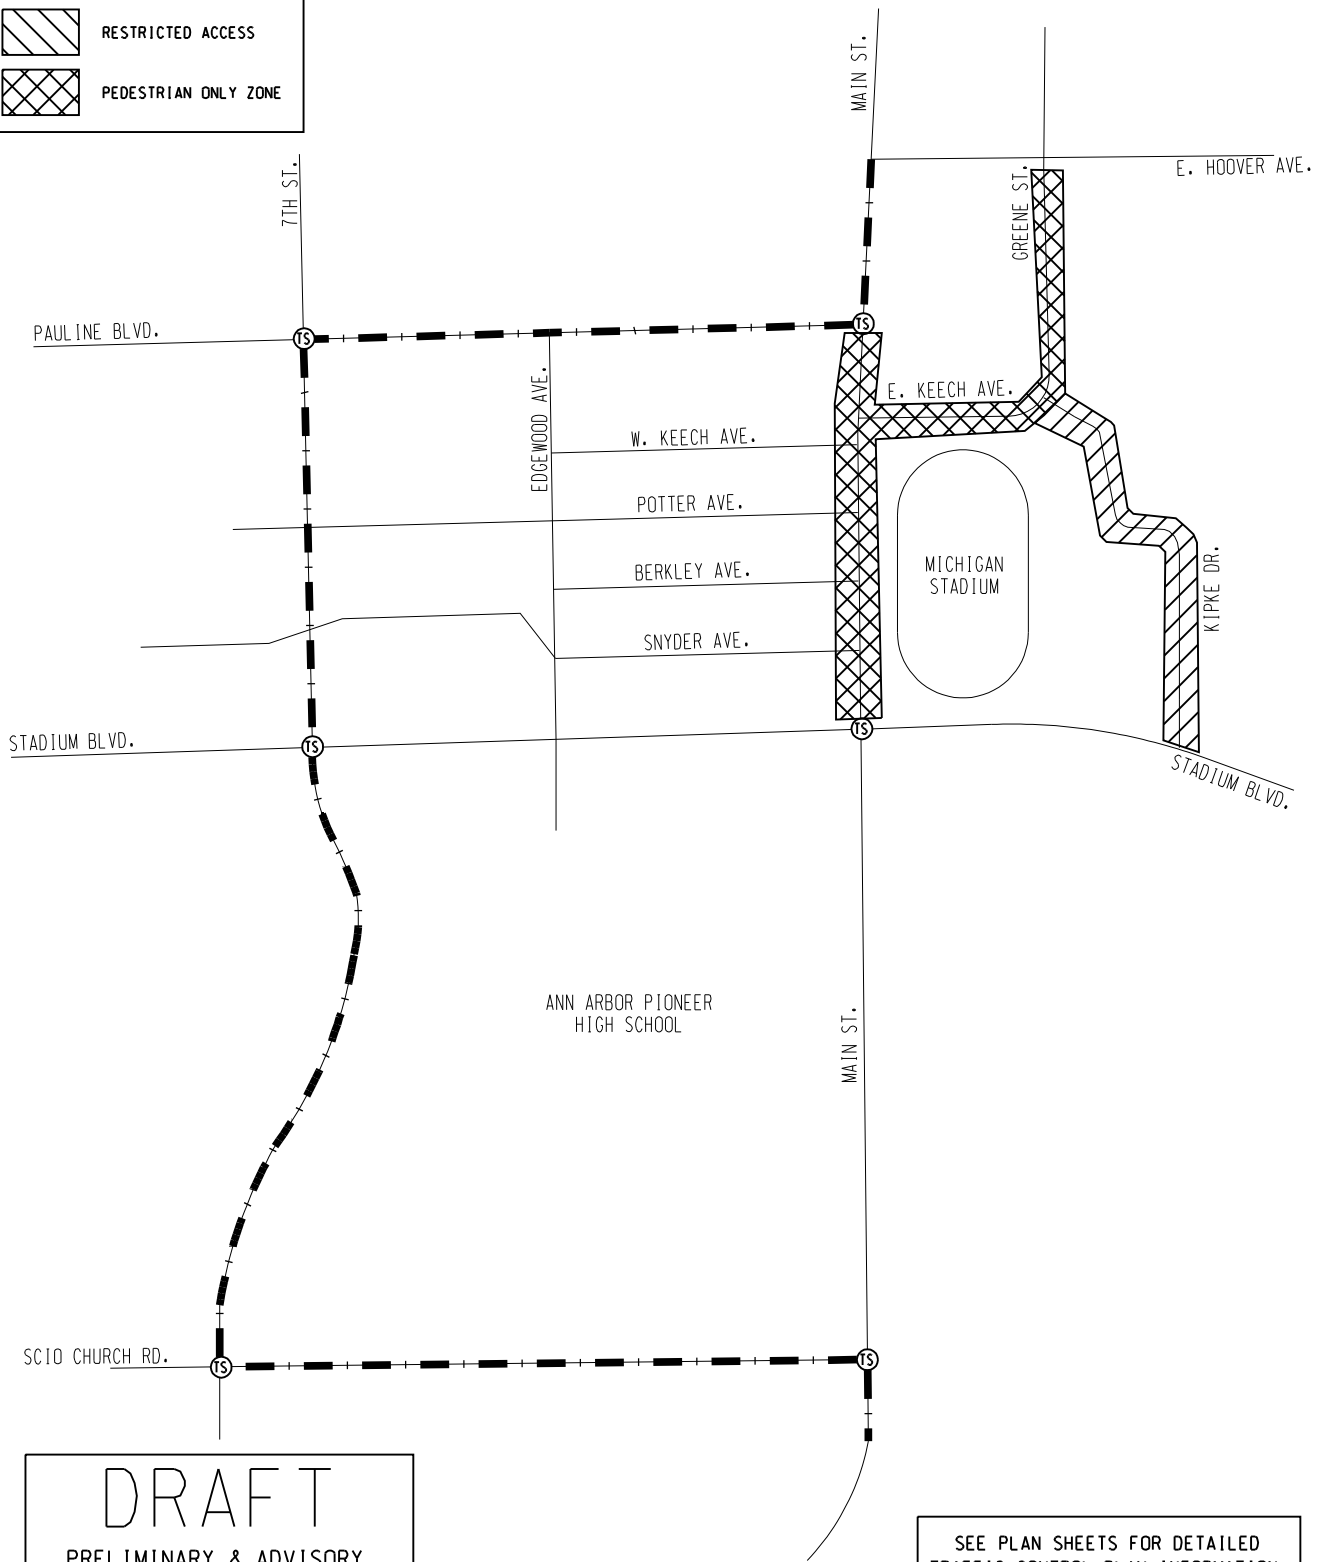

LEGEND

-  TRAFFIC SIGNAL
-  DETOUR ROUTE
-  RESTRICTED ACCESS
-  PEDESTRIAN ONLY ZONE

DRAFT
 PRELIMINARY & ADVISORY
 FOR INTERNAL UM REVIEW ONLY

SEE PLAN SHEETS FOR DETAILED
 TRAFFIC CONTROL PLAN INFORMATION.