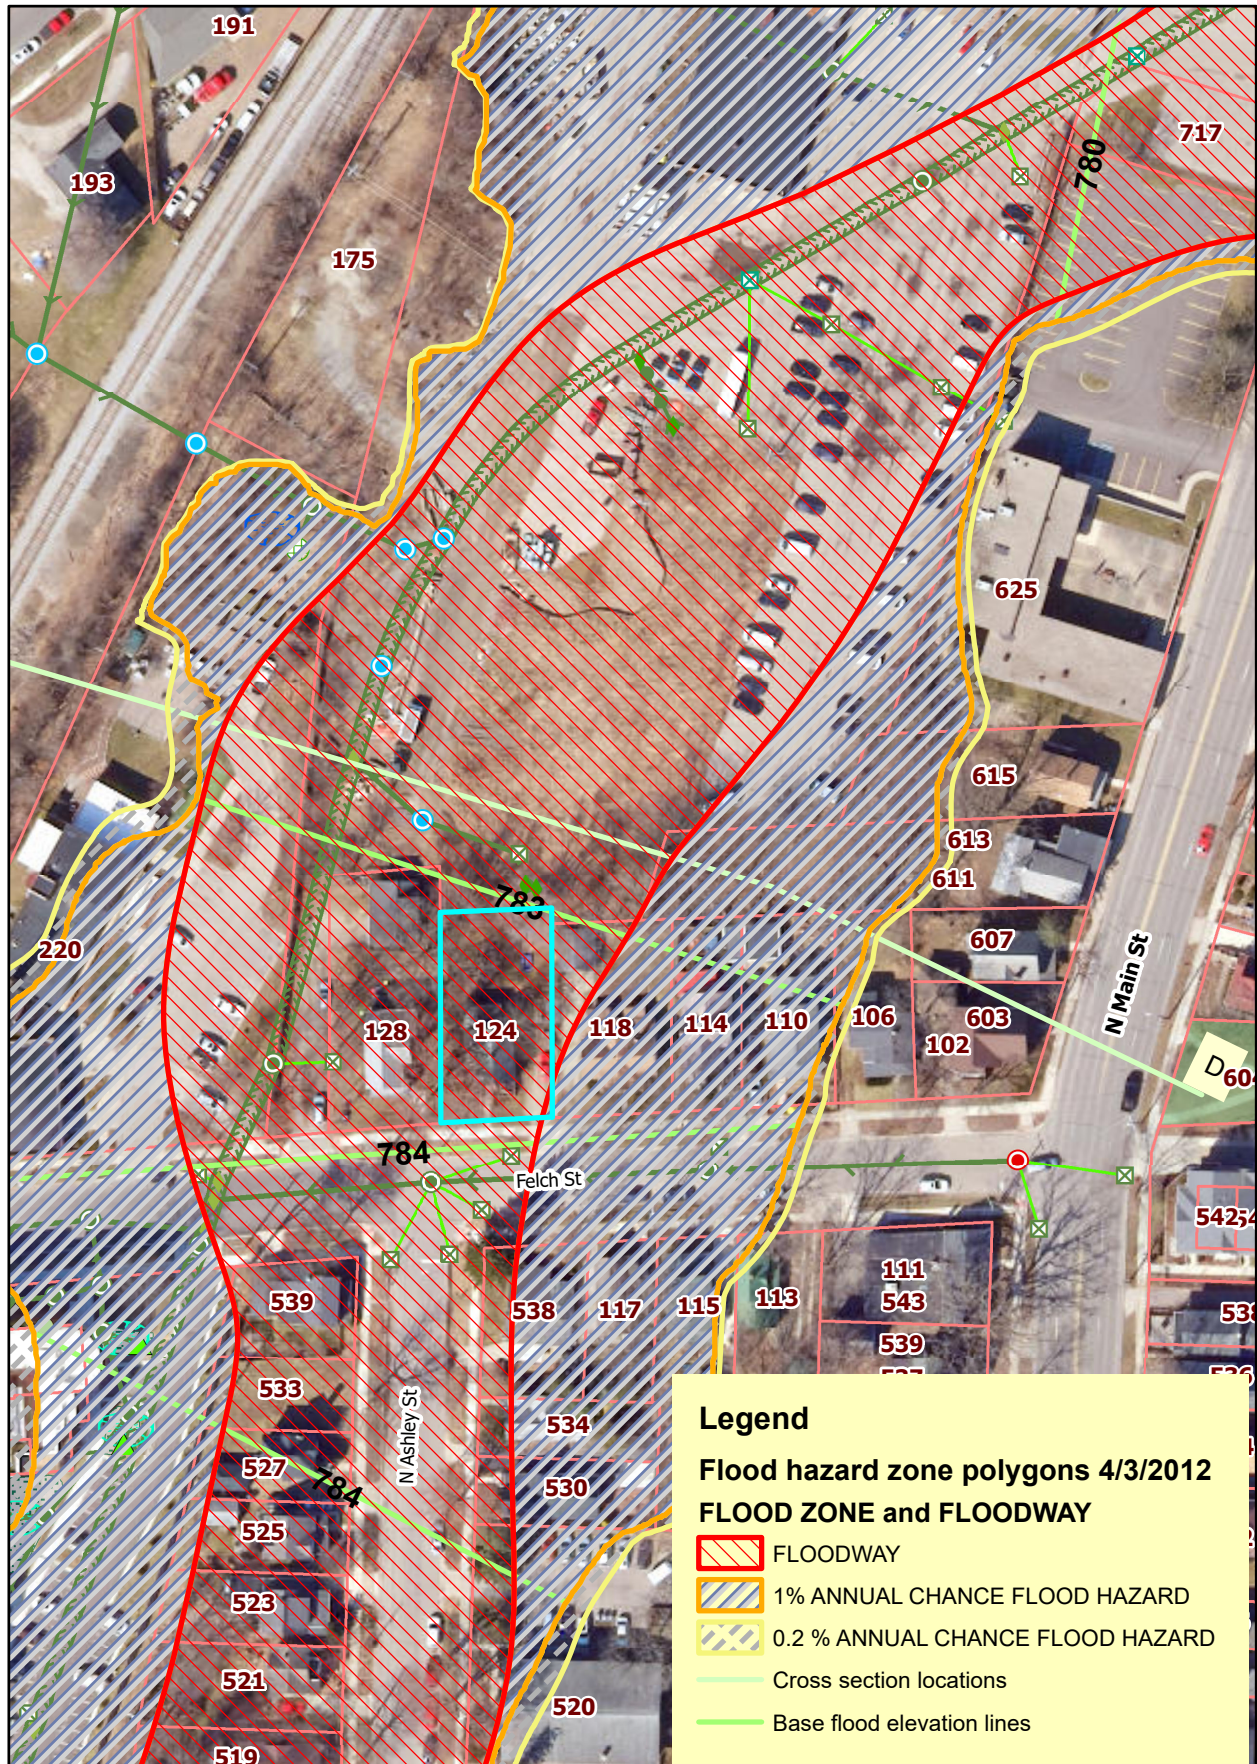

124 Felch St., Ann Arbor, Michigan

1 inch = 100 feet