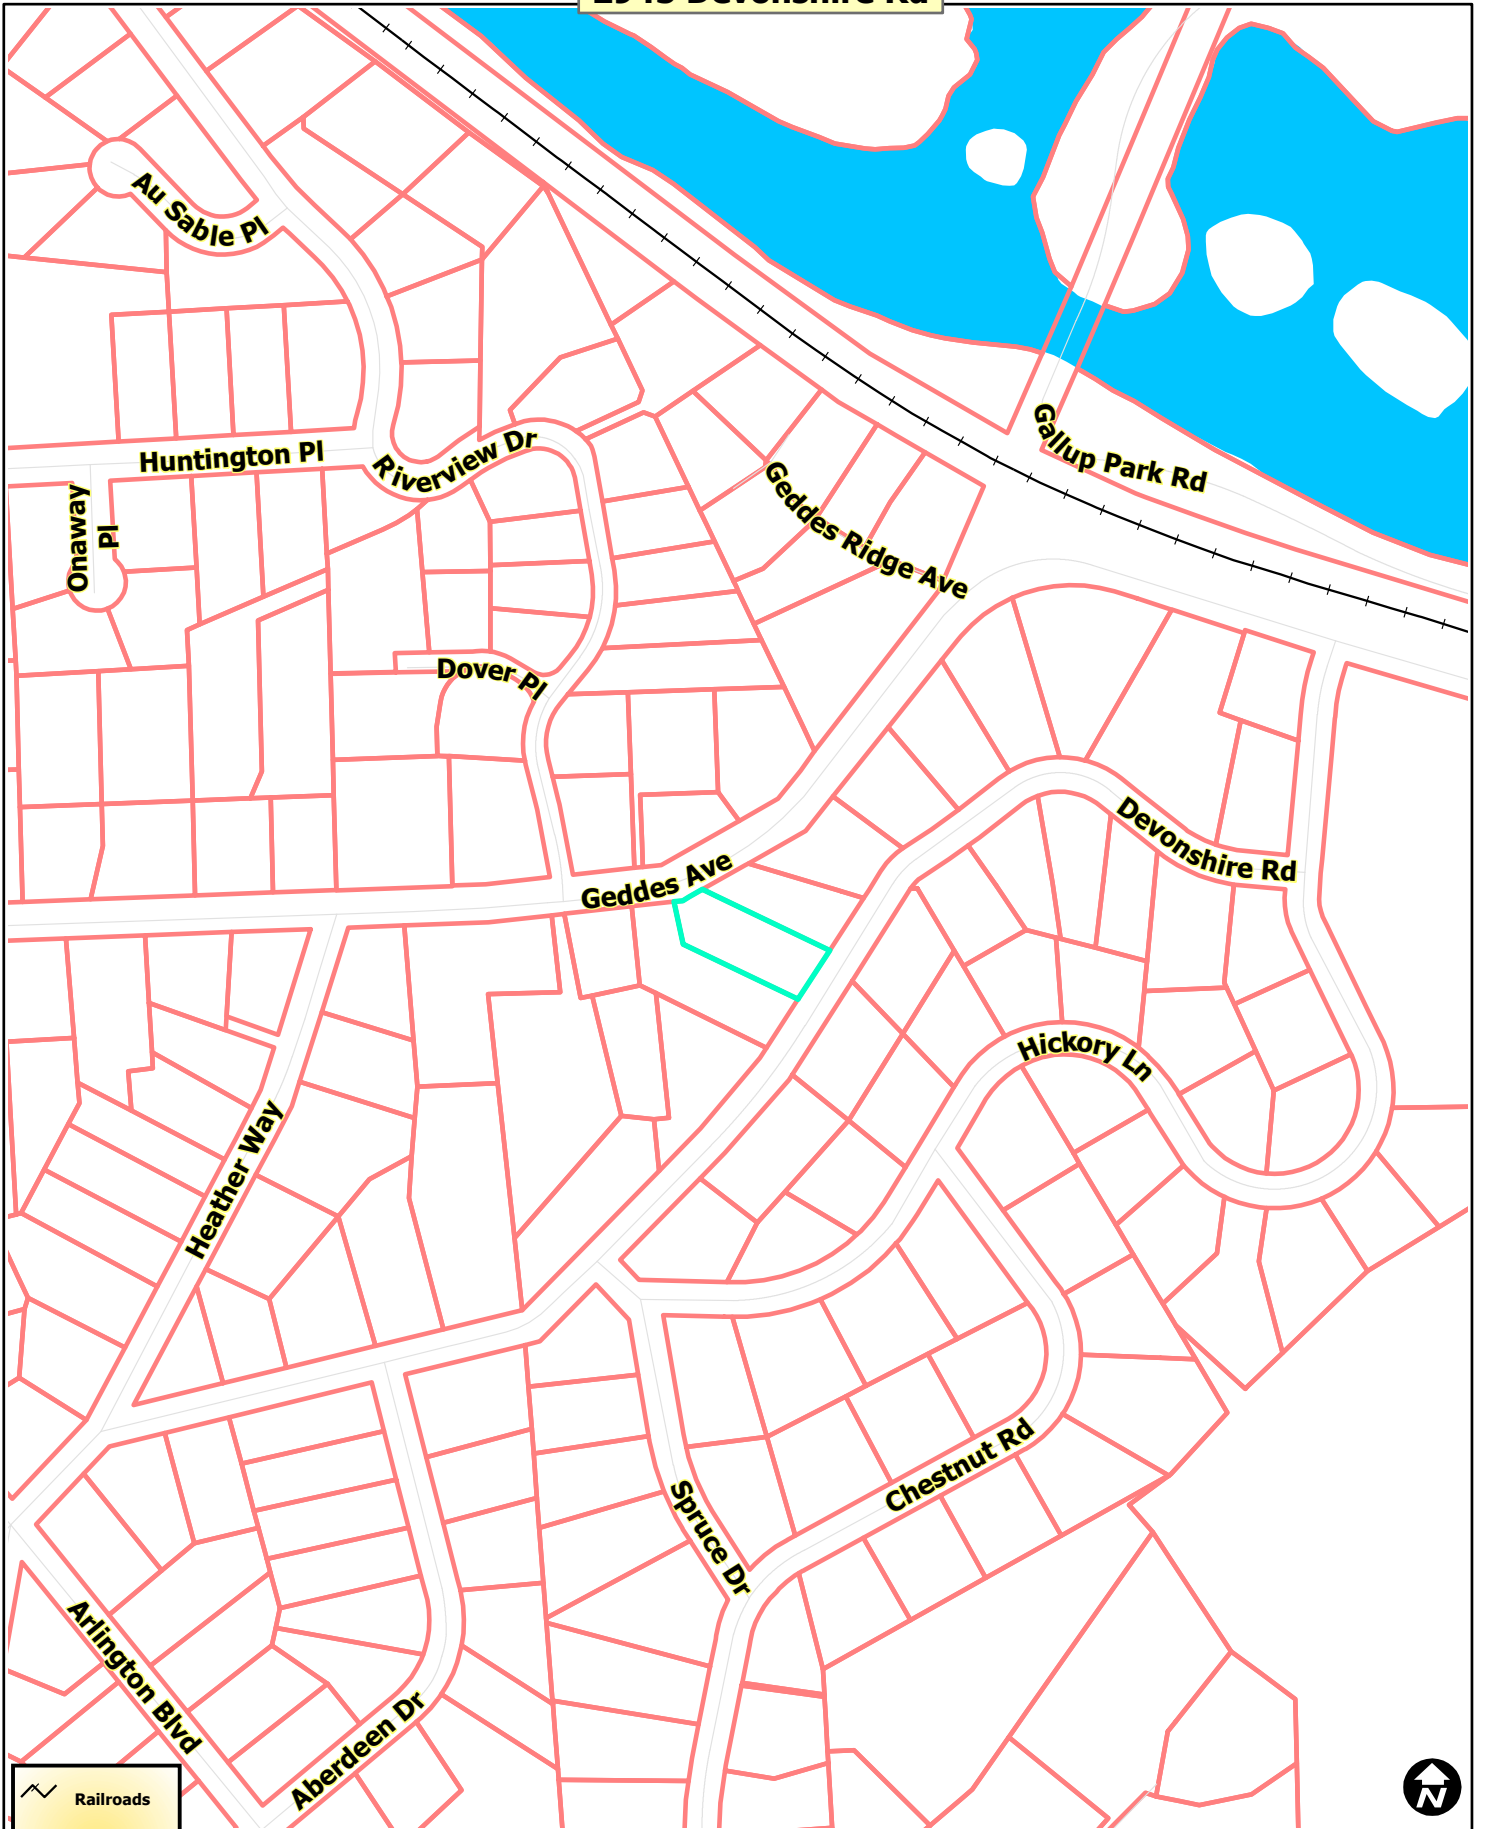

2945 Devonshire Rd

 Railroads

 Huron River

 Tax Parcels

Map date 6/22/2017  
Any aerial imagery is circa 2015  
unless otherwise noted  
Terms of use: [www.a2gov.org/terms](http://www.a2gov.org/terms)