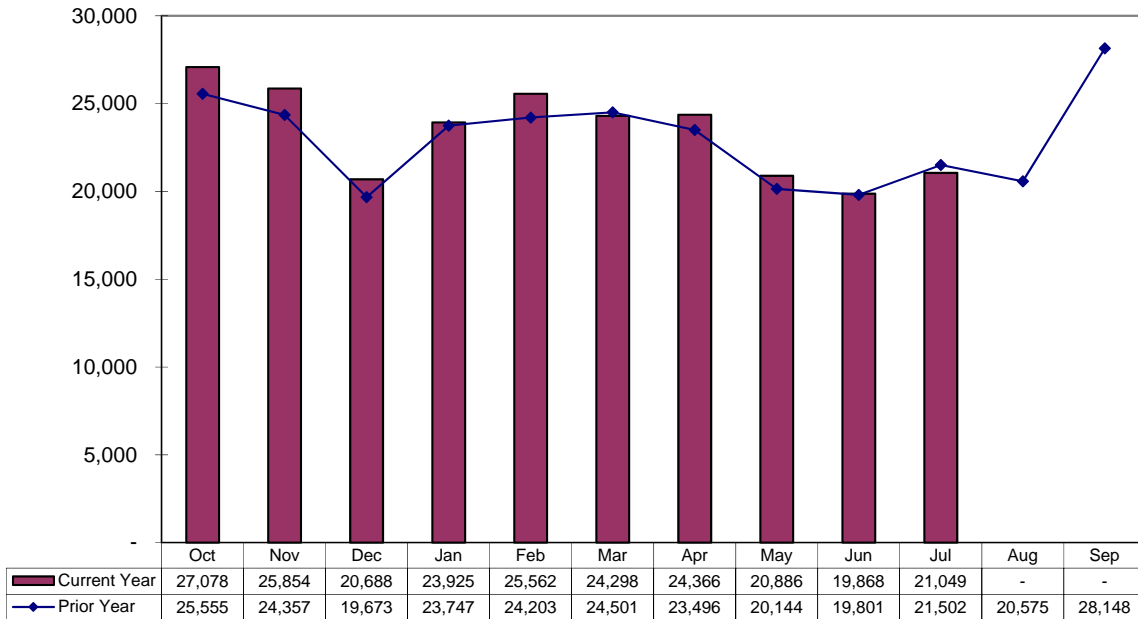

Average Weekday Passengers

July 2013

Fixed Route Average Weekday Passengers

A-Ride Average Weekday Passengers