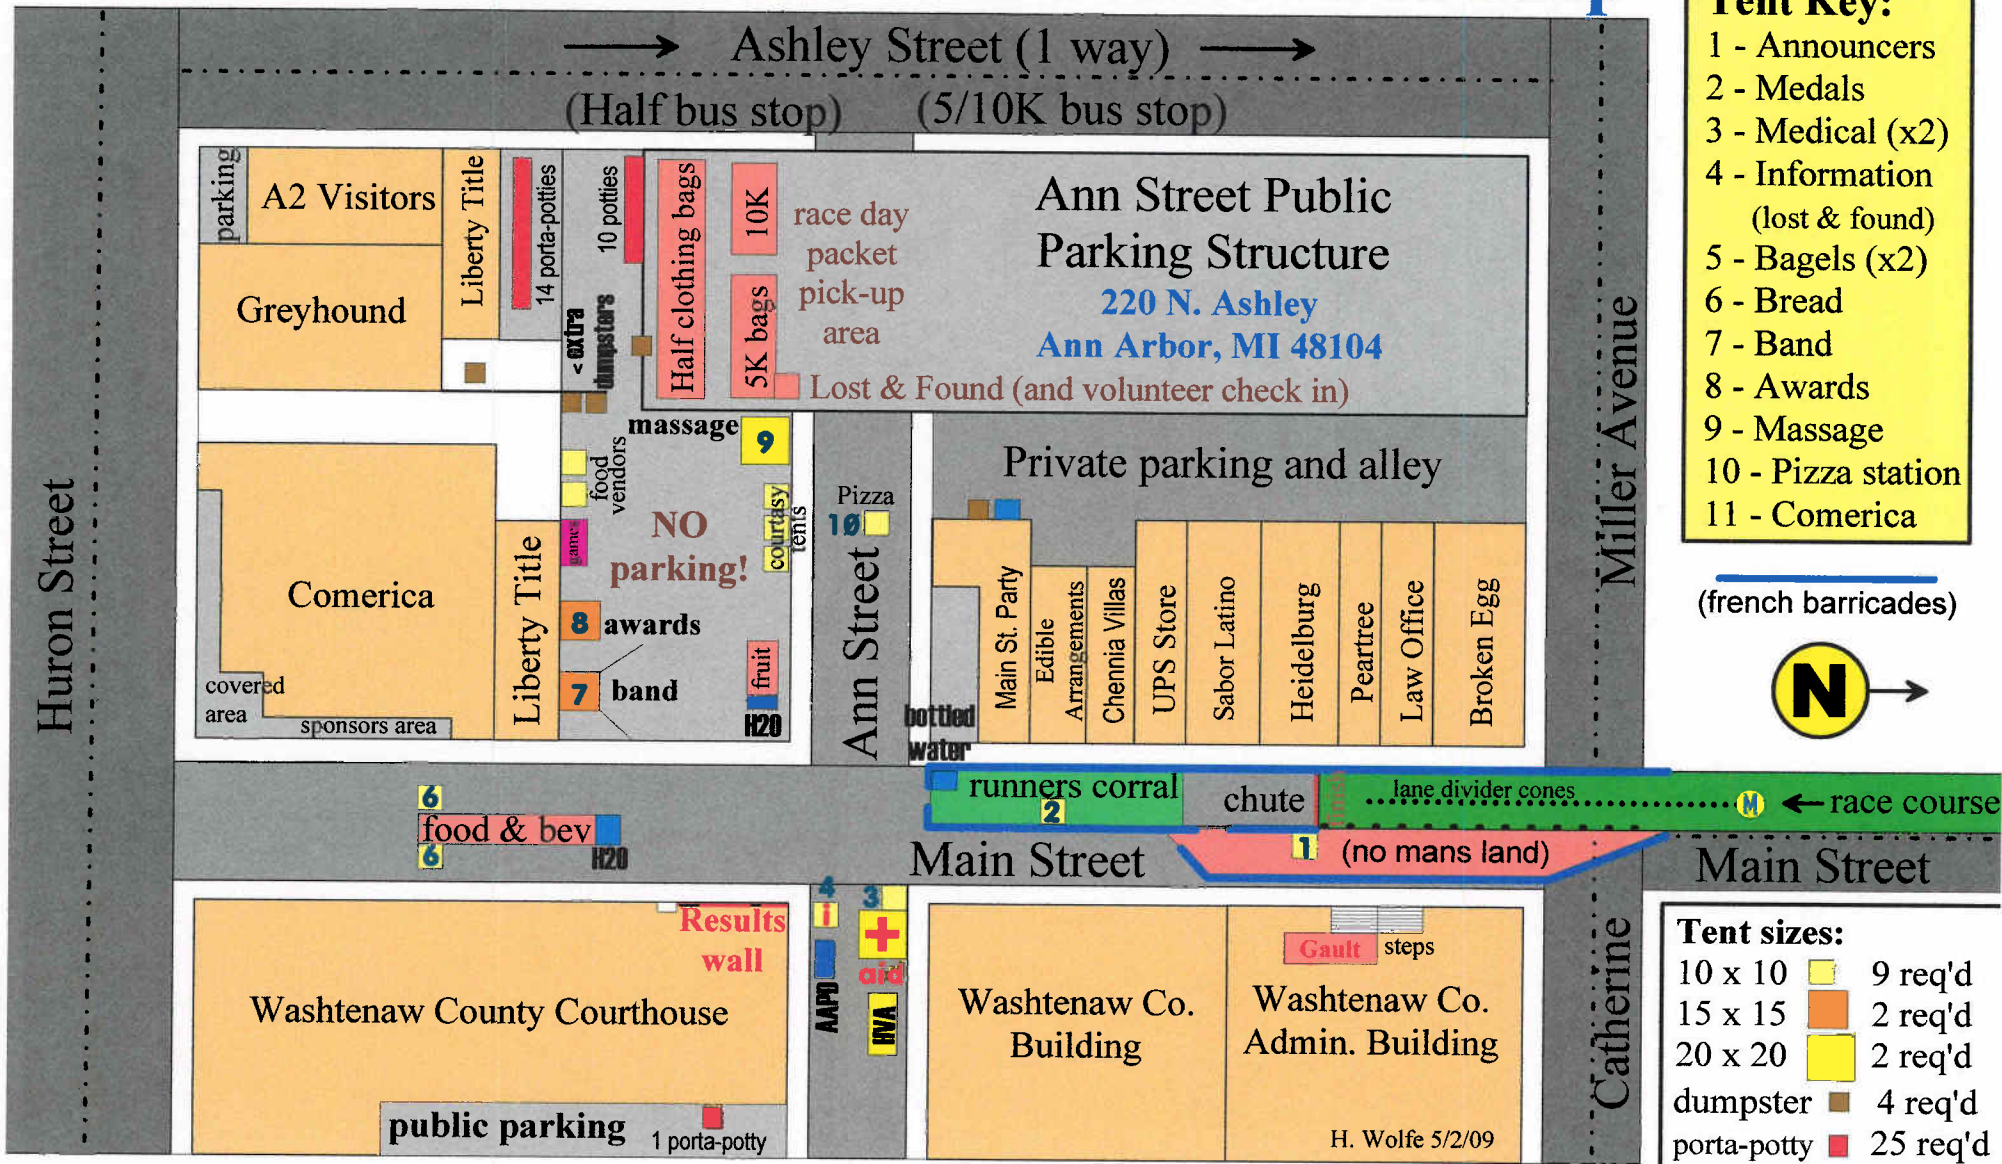

Dexter-Ann Arbor Run - Finish Line Area Map

Downtown Ann Arbor