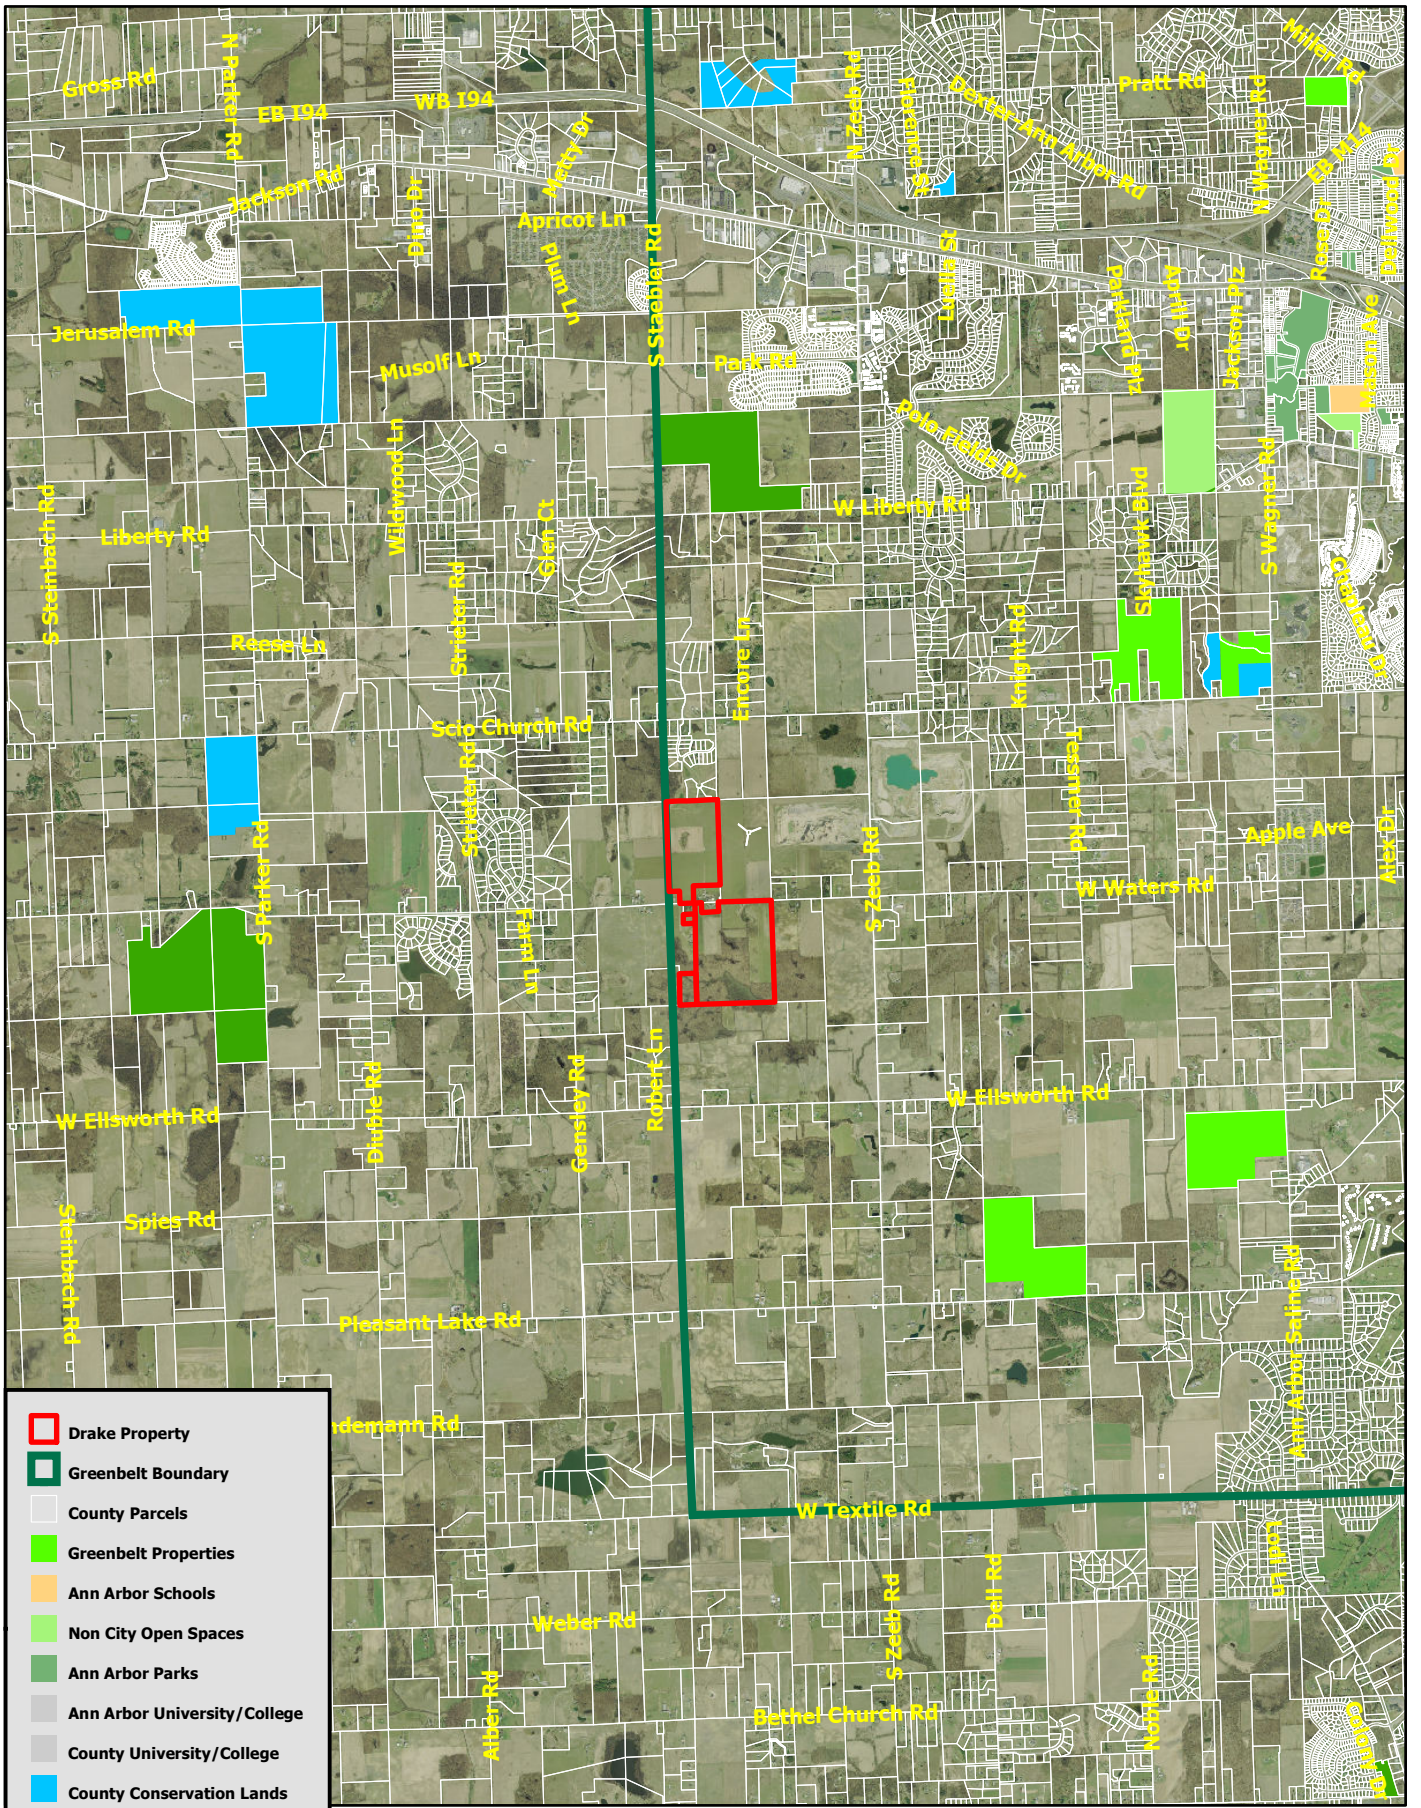

Owner: Donald Drake

- Drake Property
- Greenbelt Boundary
- County Parcels
- Greenbelt Properties
- Ann Arbor Schools
- Non City Open Spaces
- Ann Arbor Parks
- Ann Arbor University/College
- County University/College
- County Conservation Lands
- County Parks/Preserves