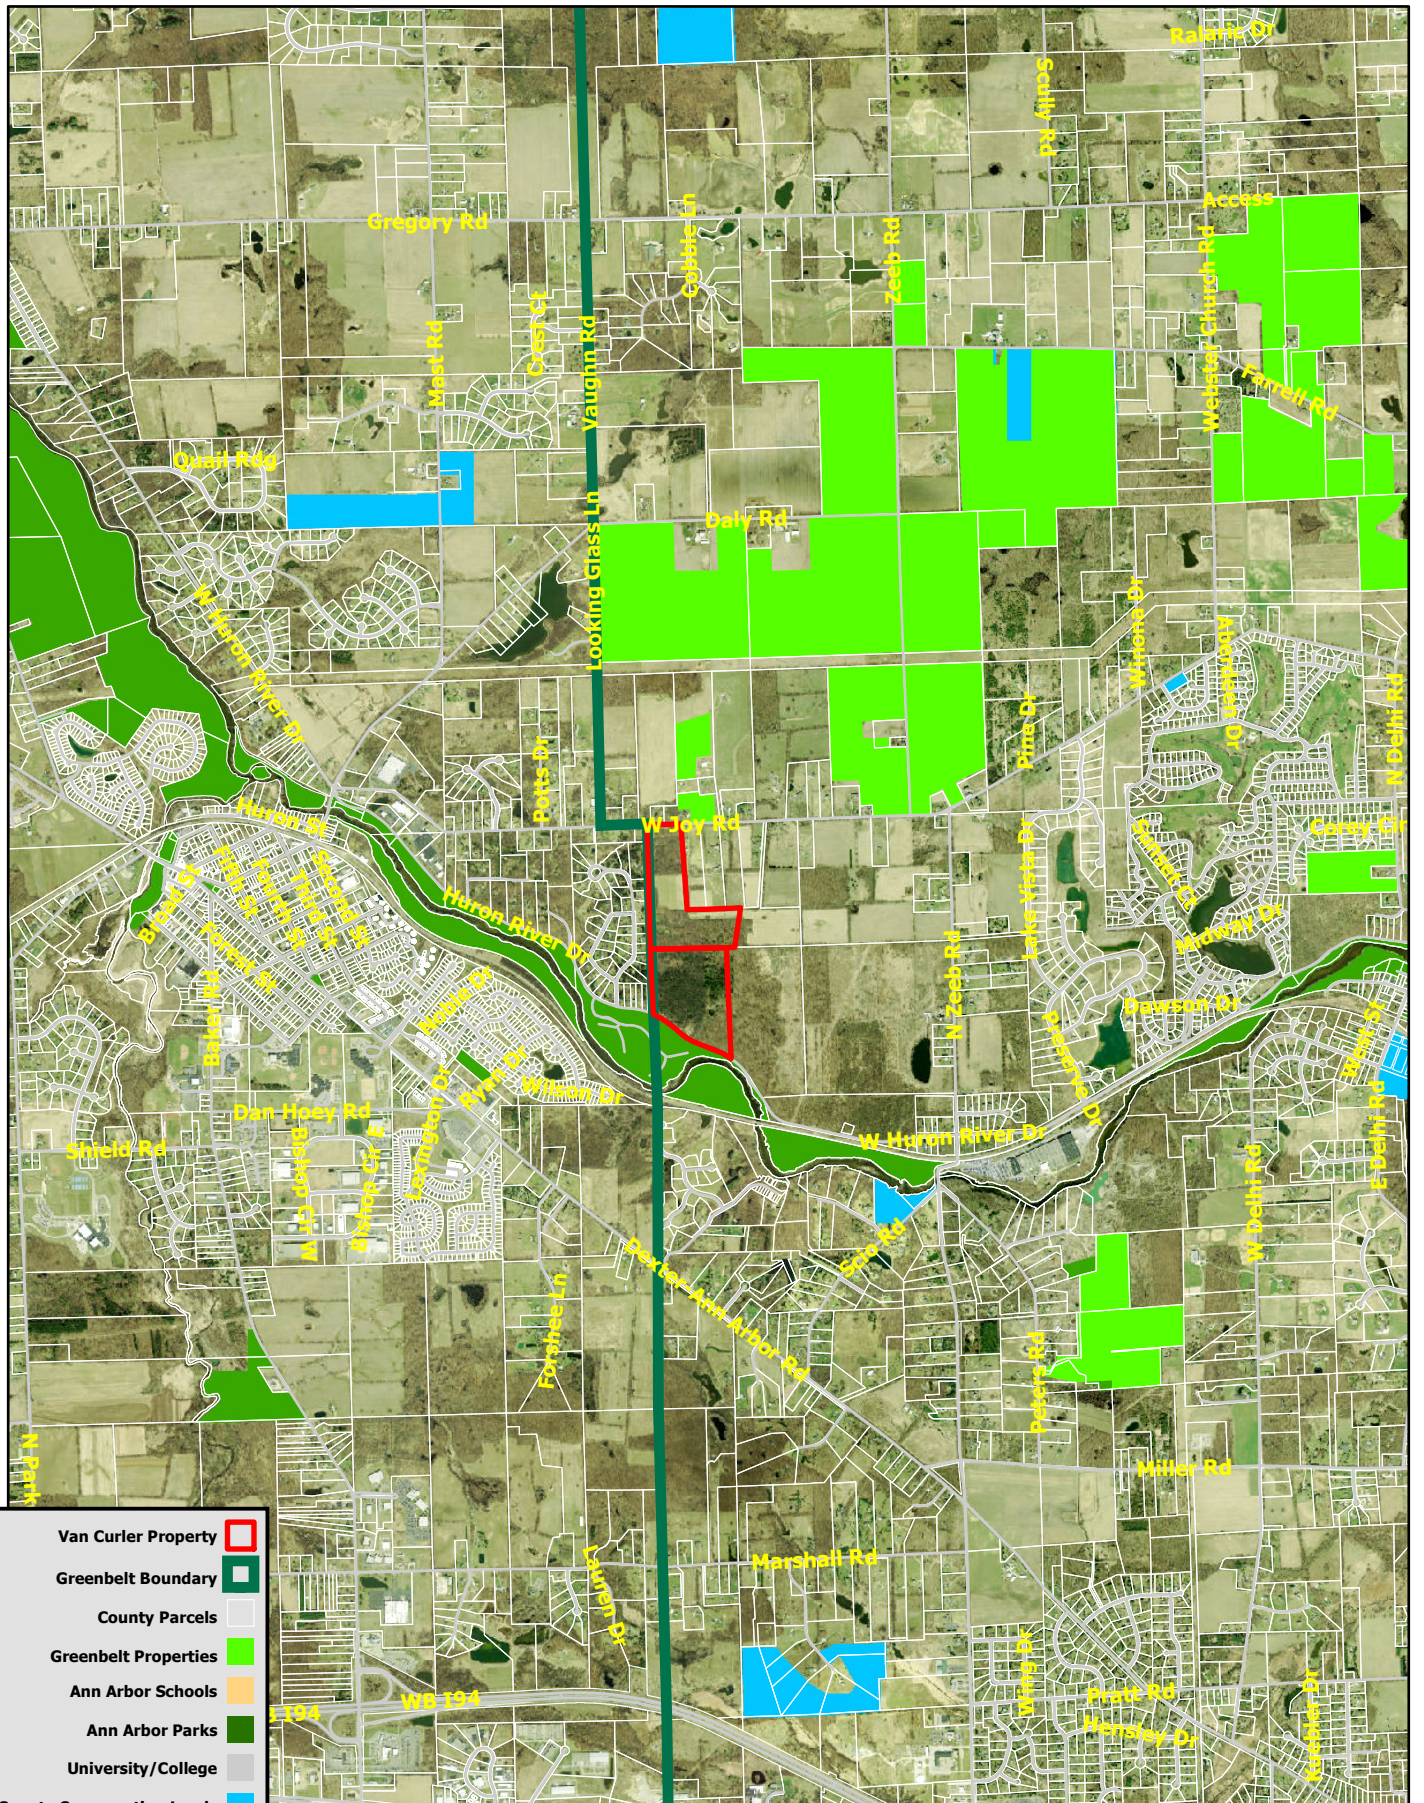

# Owner: Carol Van Curler

- Van Curler Property
- Greenbelt Boundary
- County Parcels
- Greenbelt Properties
- Ann Arbor Schools
- Ann Arbor Parks
- University/College
- County Conservation Lands
- County Parks/Preserves