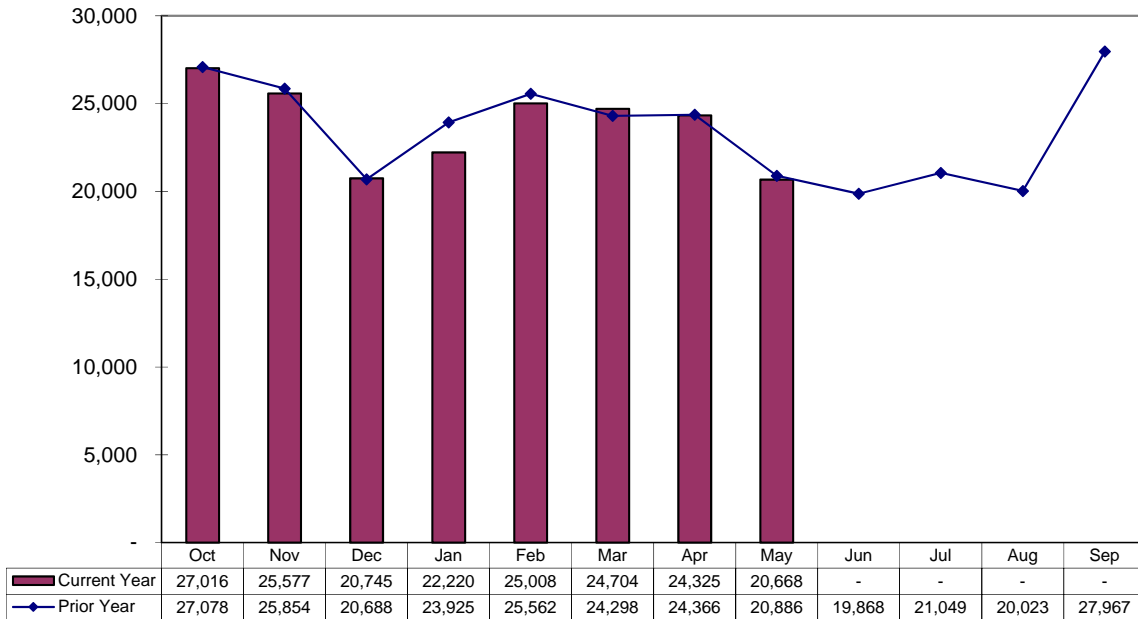

Average Weekday Passengers

May 2014

Fixed Route Average Weekday Passengers

A-Ride Average Weekday Passengers