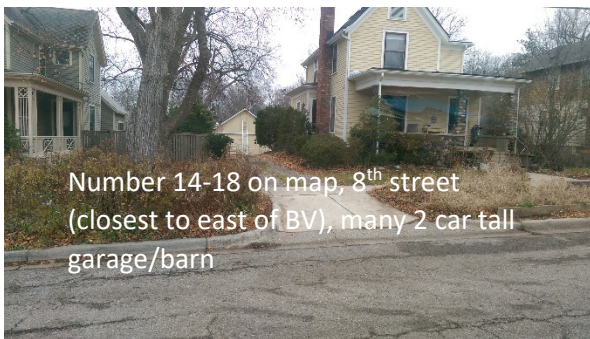

Area Garages- On Buena Vista

Number 6 on map, two garage flat roof

Number 7 on map, two garage gable roof

Number 8 on map, large auxiliary building on Crest

Number 9 on map, large 2 car garage with 16' door

Number 11 on map, large 2 car garage viewed from Washington

Number 10 on map, 2 car garage viewed from BV

Number 11 on map, large 2 car garage viewed from BV

Area garages, Buena Vista Nearest residential neighbors with large auxiliary buildings

Number 12 on map, This OWS barn is 8 doors down and 2 over from 221 Buena Vista. Larger than proposed

Number 13 on map, three car garage hip roof, close to street

Number 14-18 on map, 8th street (closest to east of BV), garage/barn larger than proposed

Number 14-18 on map, 8th street (closest to east of BV), many 2 car tall garage/barn

Number 14-18 on map, 8th street (closest to east of BV), many 2 car tall garage/barn

Number 14-18 on map, 8th street (closest to east of BV), many 2 car tall garage/barn