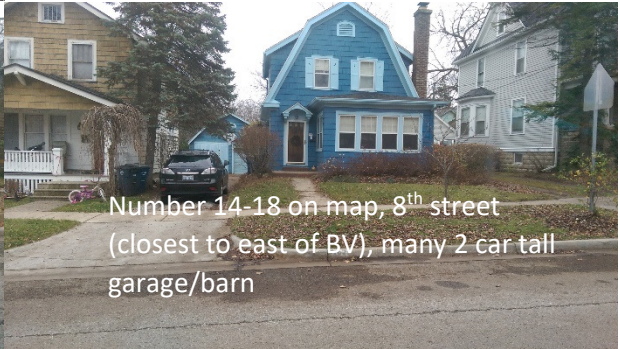

Area Garages- On Buena Vista

Number 6 on map, two garage flat roof

Number 7 on map, two garage gable roof

Number 8 on map, large auxiliary building on Crest

Number 9 on map, large 2 car garage with 16' door

Number 11 on map, large 2 car garage viewed from Washington

Number 10 on map, 2 car garage viewed from BV

Number 11 on map, large 2 car garage viewed from BV

Area garages, Buena Vista Nearest residential neighbors with large auxiliary buildings

Number 12 on map, This OWS barn is 8 doors down and 2 over from 221 Buena Vista. Larger than proposed

Number 13 on map, three car garage hip roof, close to street

Number 14-18 on map, 8th street (closest to east of BV), garage/barn larger than proposed

Number 14-18 on map, 8th street (closest to east of BV), many 2 car tall garage/barn

Number 14-18 on map, 8th street (closest to east of BV), many 2 car tall garage/barn

Number 14-18 on map, 8th street (closest to east of BV), many 2 car tall garage/barn