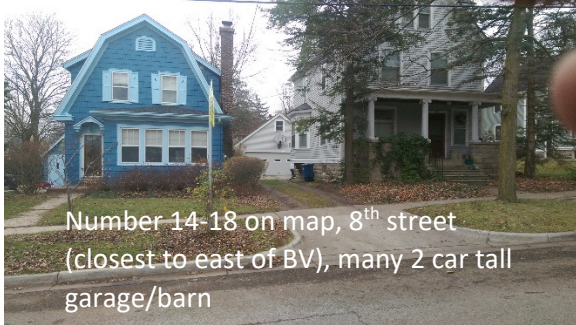

Number 11 on map, large 2 car garage viewed from Washington

Number 10 on map, 2 car garage viewed from BV

Number 11 on map, large 2 car garage viewed from BV

Area garages, Buena Vista Nearest residential neighbors with large auxiliary buildings

Number 12 on map, This OWS barn is 8 doors down and 2 over from 221 Buena Vista. Larger than proposed

Number 13 on map, three car garage hip roof, close to street

Number 14-18 on map, 8th street (closest to east of BV), garage/barn larger than proposed

Number 14-18 on map, 8th street (closest to east of BV), many 2 car tall garage/barn

Number 14-18 on map, 8th street (closest to east of BV), many 2 car tall garage/barn

Number 14-18 on map, 8th street (closest to east of BV), many 2 car tall garage/barn

Number 14-18 on map, 8th street (closest to east of BV), many 2 car tall garage/barn

Number 18 on map, 9th street similar building a bit larger than proposed

Number 19 on map, corner Huron and 7th building larger than proposed