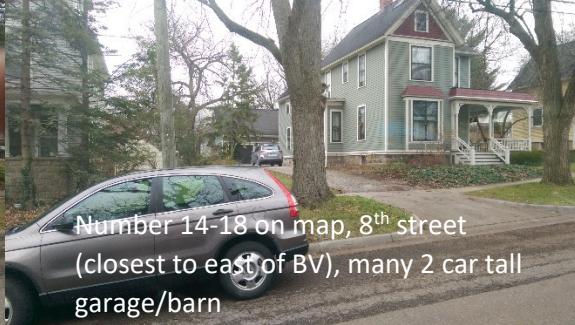

Area Garages- On Buena Vista

Number 6 on map, two garage flat roof

Number 7 on map, two garage gable roof

Number 8 on map, large auxiliary building on Crest

Number 9 on map, large 2 car garage with 16' door

Number 11 on map, large 2 car garage viewed from Washington

Number 10 on map, 2 car garage viewed from BV

Number 11 on map, large 2 car garage viewed from BV

Area garages, Buena Vista Nearest residential neighbors with large auxiliary buildings

Number 12 on map, This OWS barn is 8 doors down and 2 over from 221 Buena Vista. Larger than proposed

Number 13 on map, three car garage hip roof, close to street

Number 14-18 on map, 8th street (closest to east of BV), garage/barn larger than proposed

Number 14-18 on map, 8th street (closest to east of BV), many 2 car tall garage/barn

Number 14-18 on map, 8th street (closest to east of BV), many 2 car tall garage/barn

Number 14-18 on map, 8th street (closest to east of BV), many 2 car tall garage/barn