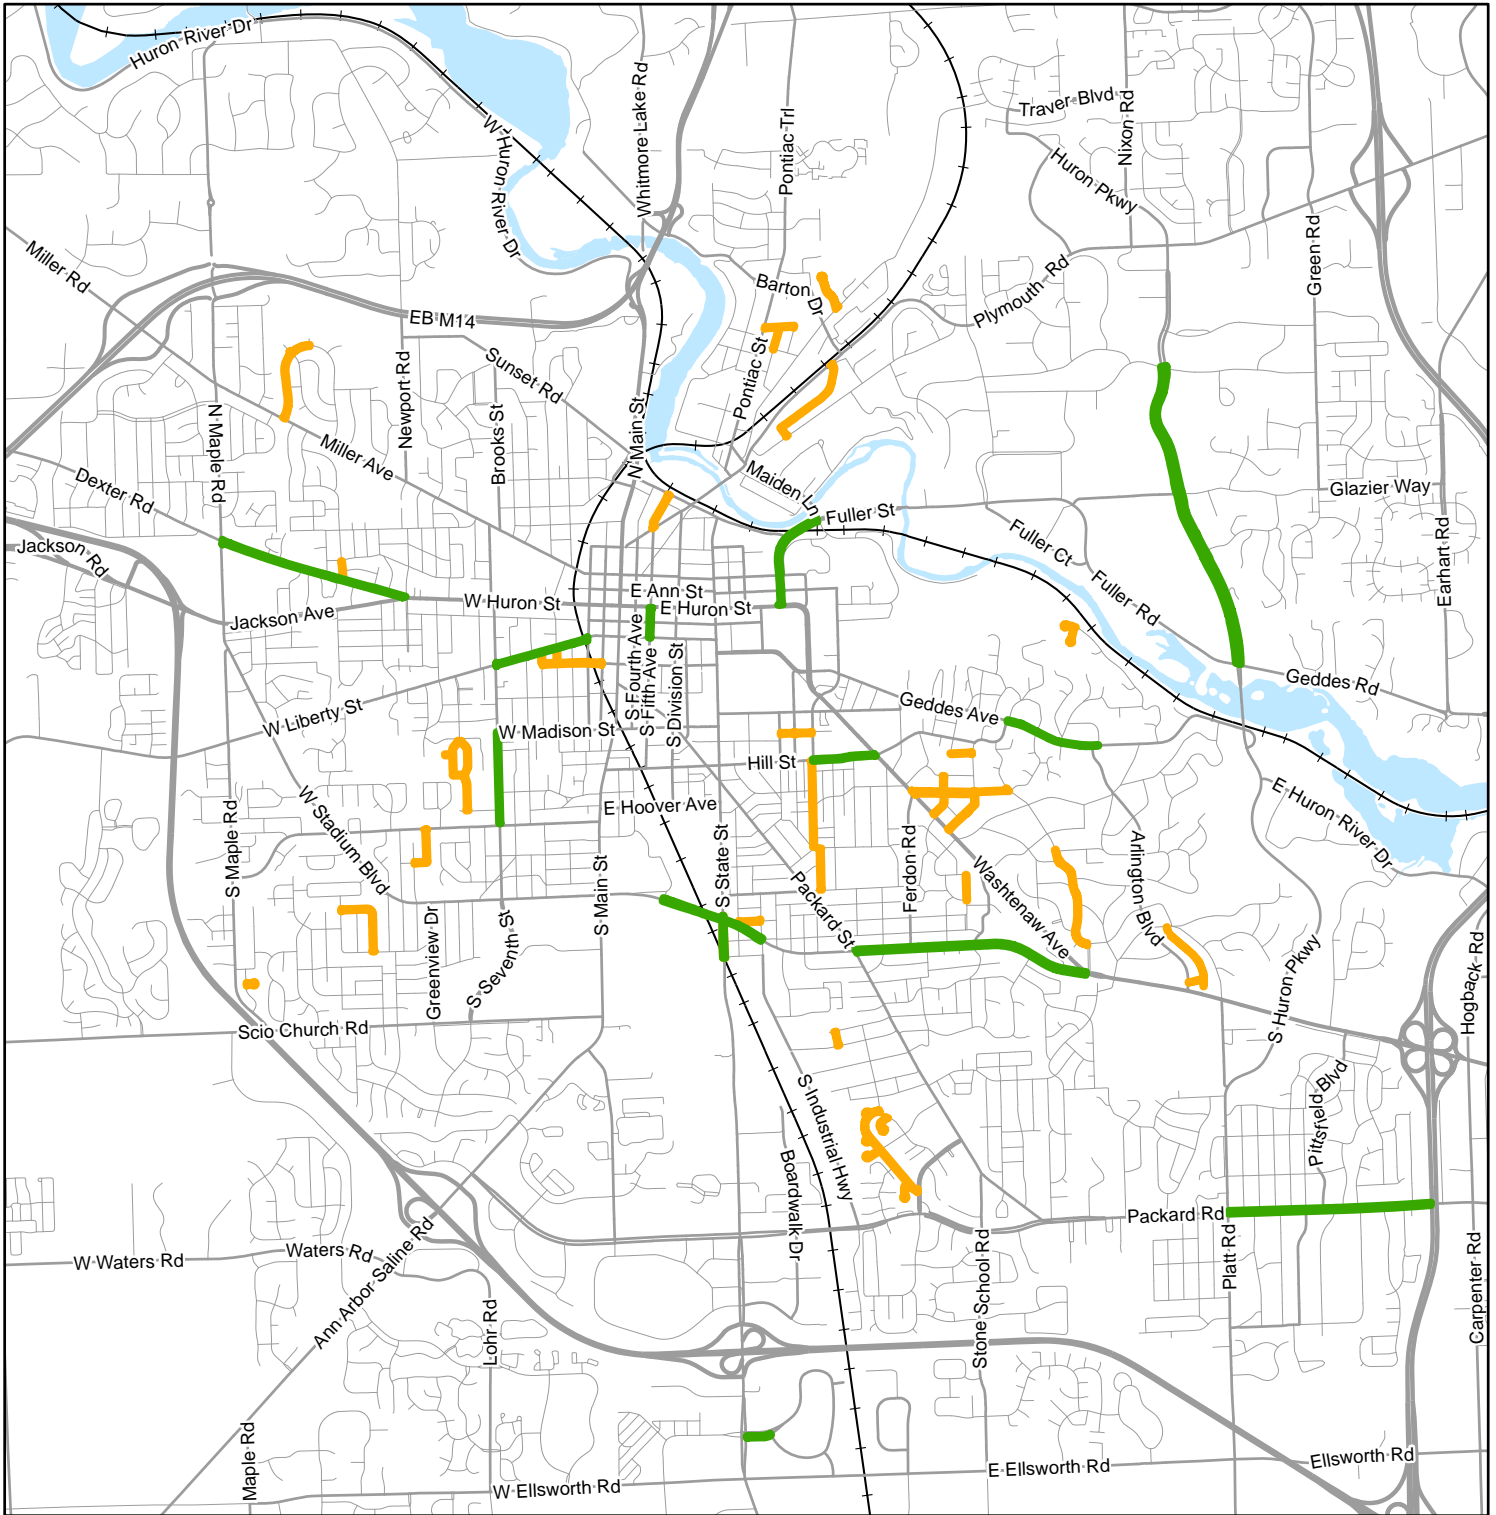

Streets Repaved in 2012

No Scale

 Major Streets

 Local Streets

Copyright 2013 City of Ann Arbor, Michigan

No part of this product shall be reproduced or transmitted in any form or by any means, electronic or mechanical, for any purposes, without prior written permission from the City of Ann Arbor.

This map complies with National Map Accuracy Standards for mapping at 1 inch = 100 feet. The City of Ann Arbor and its mapping contractors assume no legal responsibility for the content and/or inappropriate use of information represented on this map.