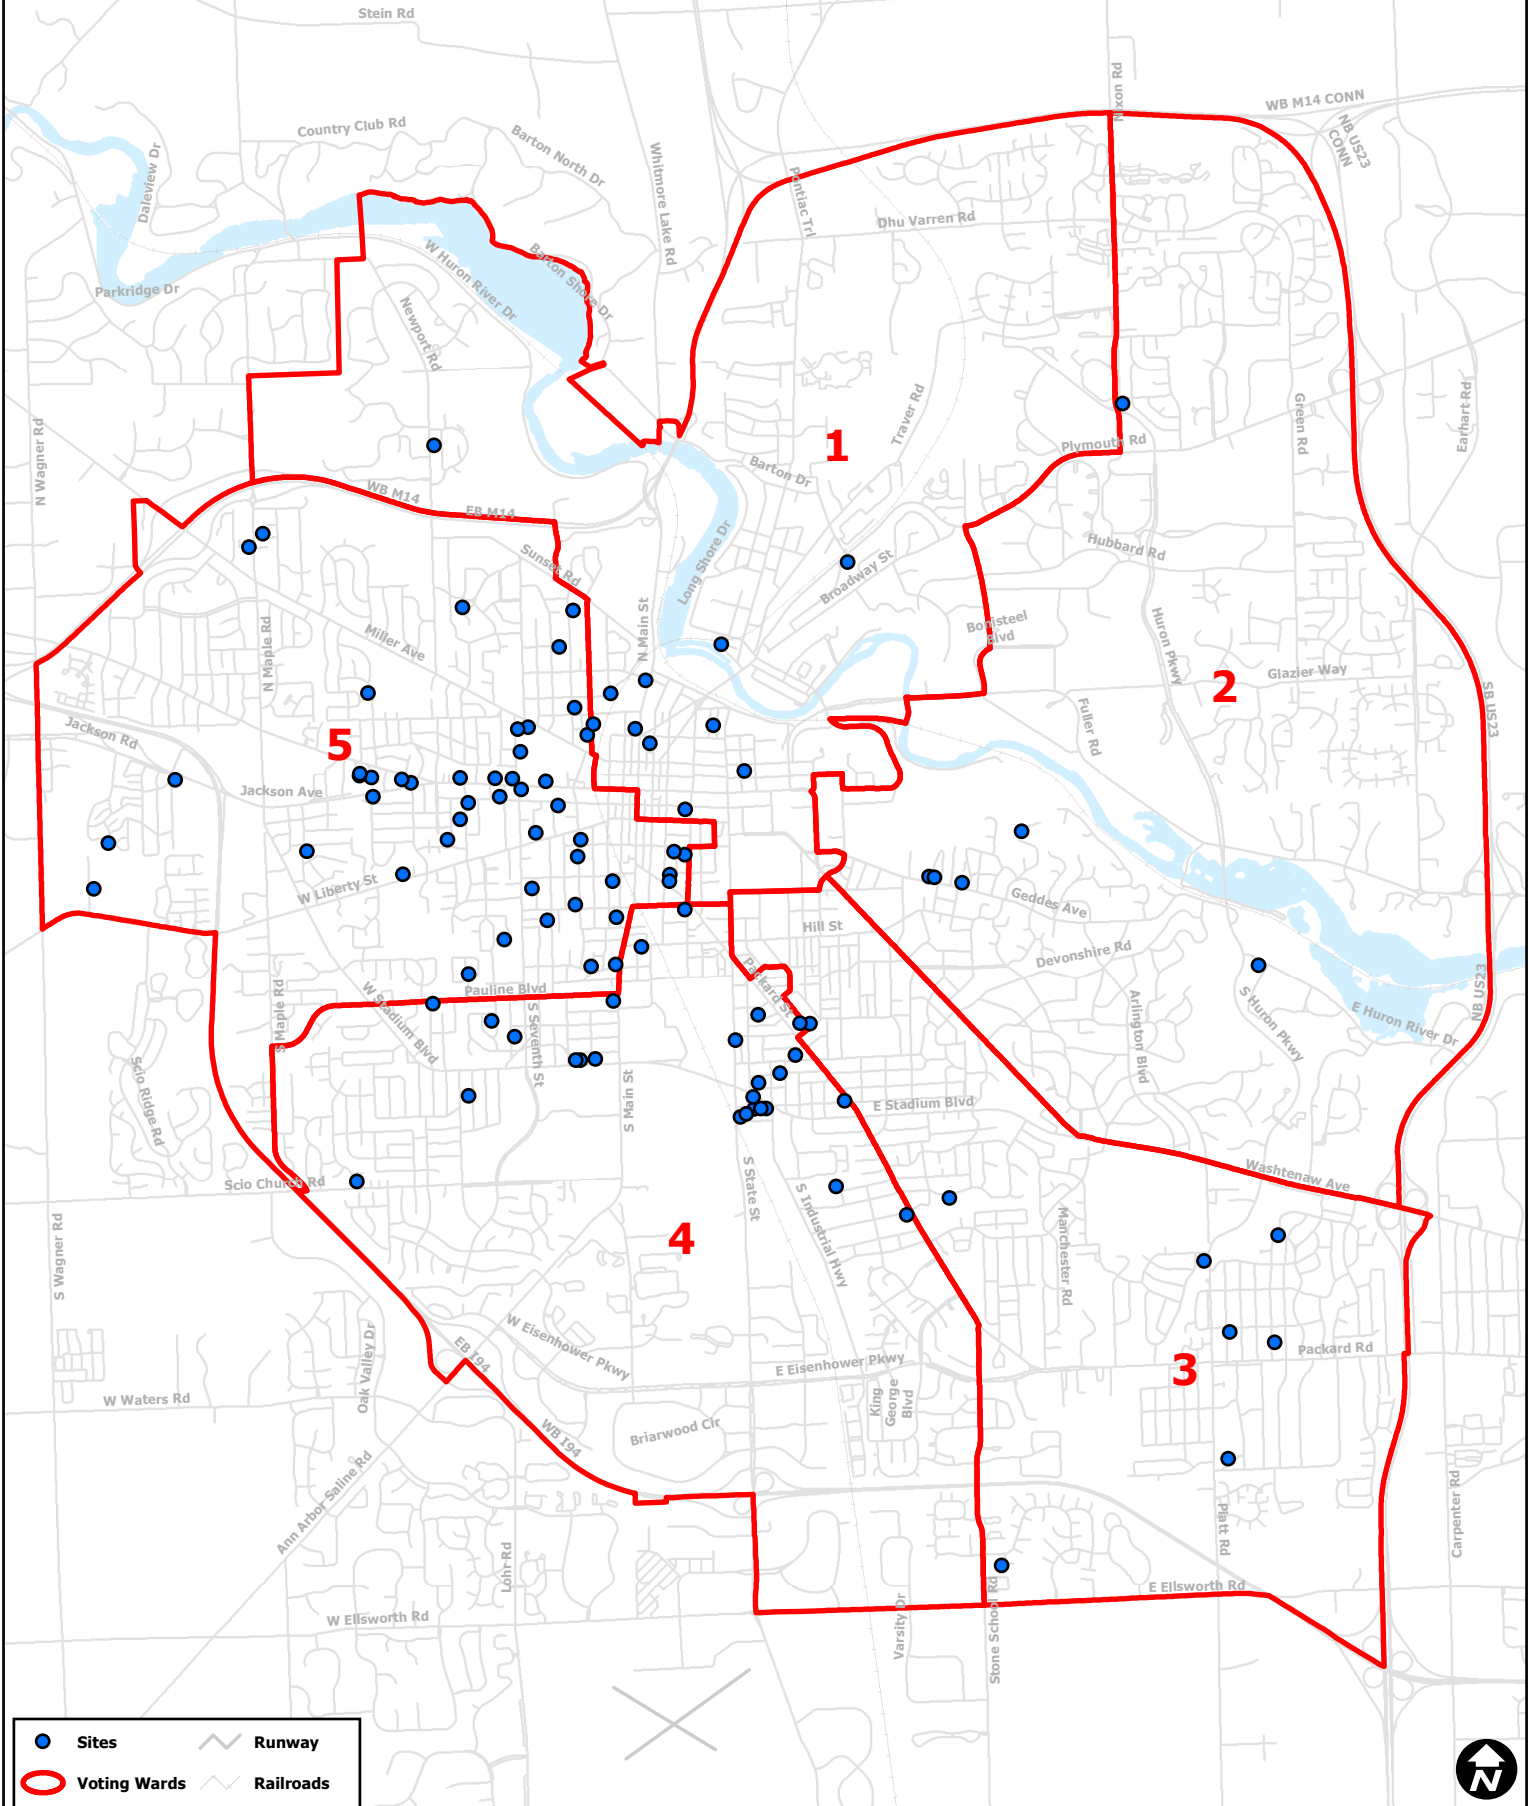

Potential Non-Conforming Short Term Rentals

Map date 4/5/2021
 Any aerial imagery is circa 2020 unless otherwise noted
 Terms of use: www.a2gov.org/terms