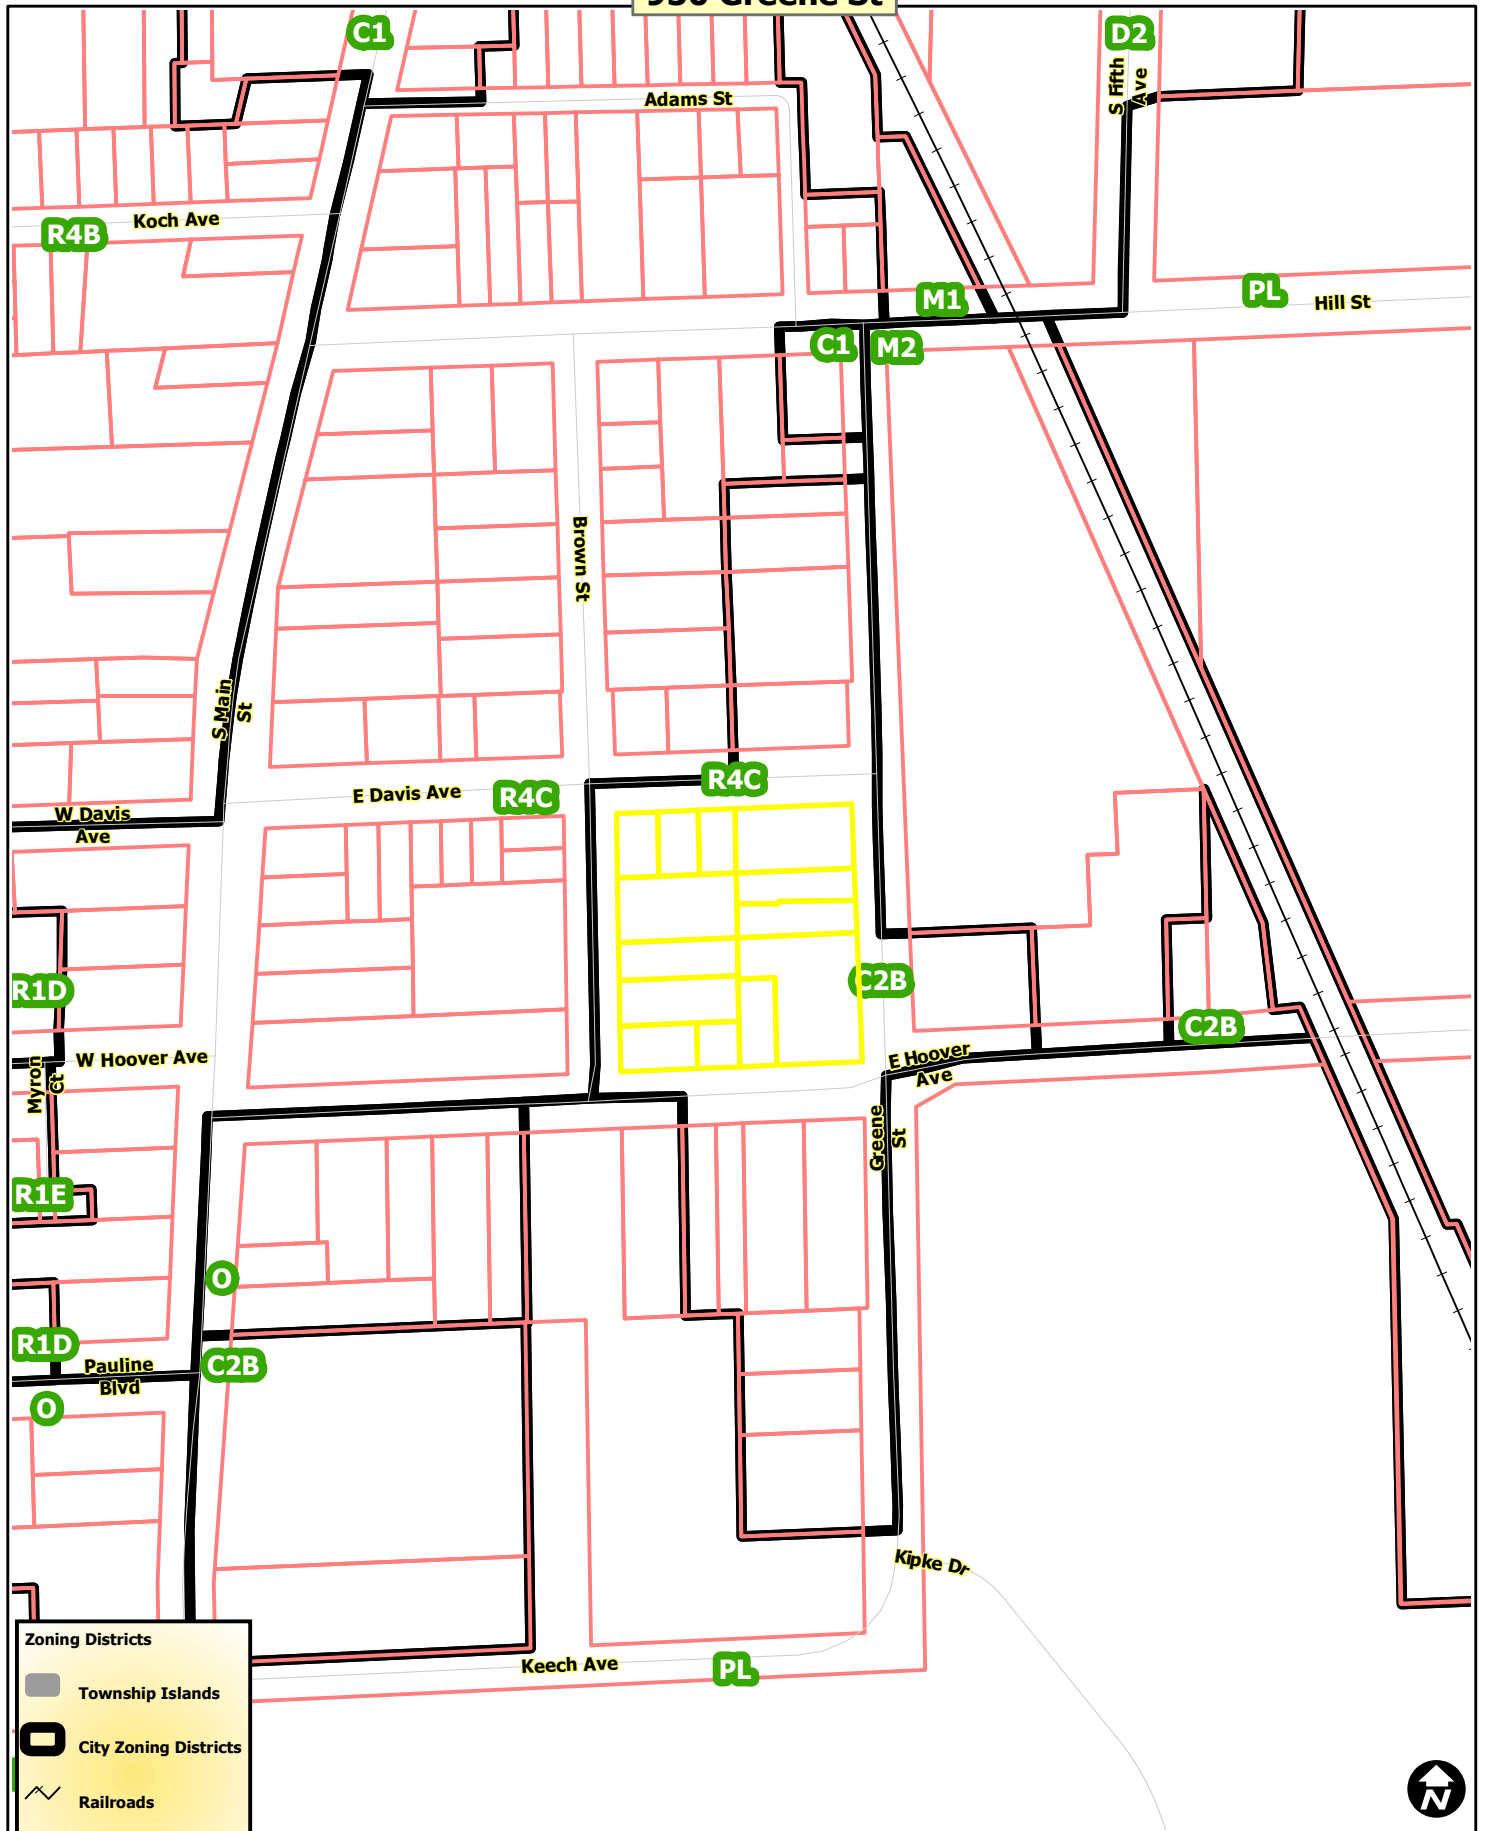

950 Greene St

Zoning Districts

- Township Islands
- City Zoning Districts
- Railroads
- Huron River
- Tax Parcels

Map date: 12/19/2019
 Any aerial imagery is circa 2018 unless otherwise noted
 Terms of use: www.a2gov.org/terms