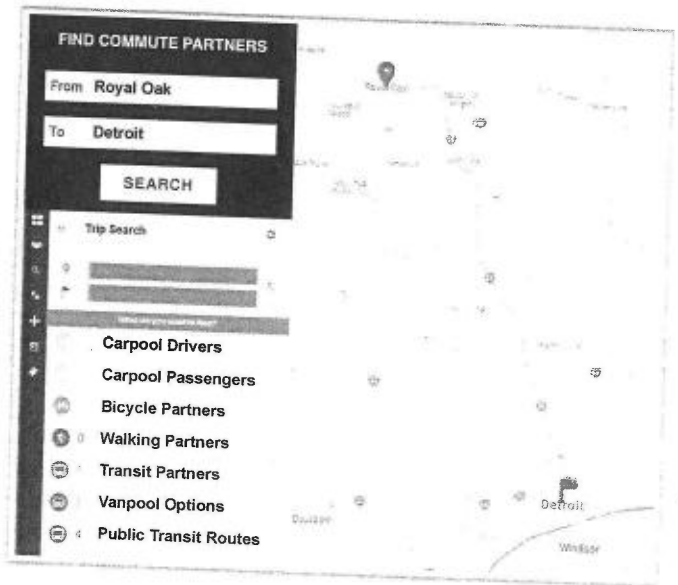

*Find your best way to work***commuterconnectmi.com**

Use this interactive trip planning service to discover your transportation options and find commuting partners within Livingston, Macomb, Monroe, Oakland, St. Clair, Washtenaw, and Wayne Counties.

**Download the app**

- Get directions
- Find rideshare partners
- Log your commute on the go