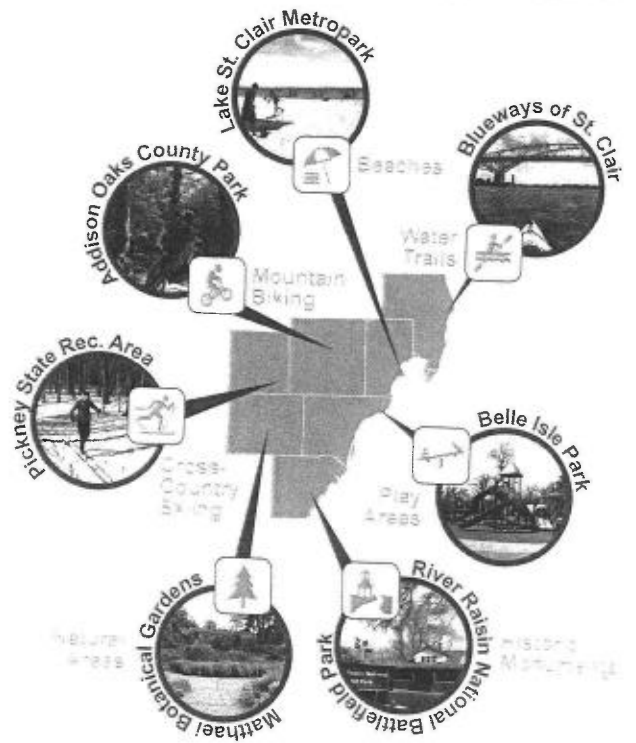

Commuter Connect provides trip planning and commuter matching free-of-charge for people who carpool, vanpool, walk, bike, or ride transit in Southeast Michigan. With an easy-to-use interface and mobile application (available in Apple's App Store and on Google Play; search "Commuter Connect Mi"), users can view their transportation options by simply entering an origin and destination. The tool provides multiple transportation choices and routes, potential commuting partners, cost, calories burned, emissions reduced, distance, and travel time estimates.

Contact: Iris Steinberg, SEMCOG Plan Implementation at 313-324-3402 or steinberg@semcog.org.

SOUTHEAST MICHIGAN

ParkFinder™

Explore Southeast Michigan's
Recreation Opportunities

semcog.org/ParkFinder

Use this interactive map to find your ideal destination for fun and recreation. Find everything from neighborhood playgrounds to state and national parks.

Looking for fun?

Find it in Southeast Michigan's Parks

Search from over **2,600** parks within Livingston, Macomb, Monroe, Oakland, St. Clair, Washtenaw, and Wayne Counties.

More than **50** search options!

Including park location, size, owner, and amenities such as trails and fitness, sports and games, water recreation, winter activities, and more.

EVERY MILE MAKES A DIFFERENCE

SOUTHEAST MICHIGAN CO₂mmuter CONNECT