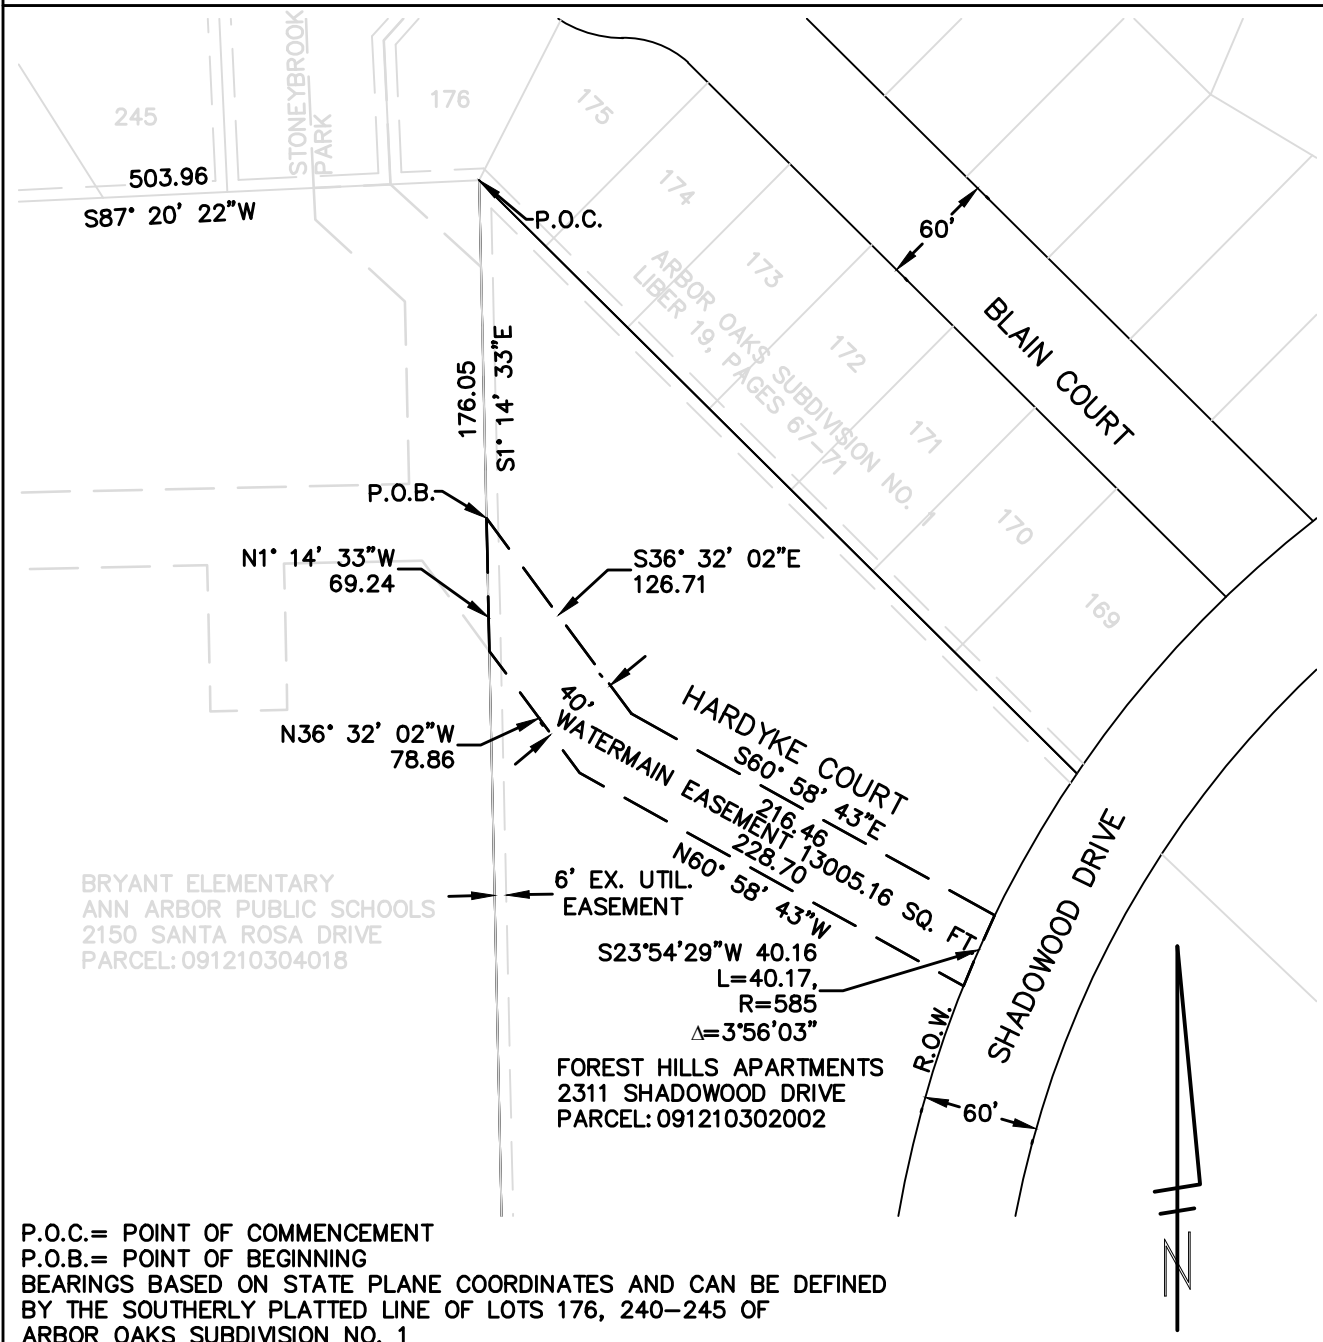

EXHIBIT A

FOREST HILLS APARTMENTS WATER MAIN EASEMENT

	WATER MAIN EASEMENT FOREST HILLS APARTMENTS 2311 SHADOWOOD DRIVE CITY OF ANN ARBOR	SCALE: 1"=100'
		13 MAY 2014
		CITY OF ANN ARBOR
		SHEET No. 1