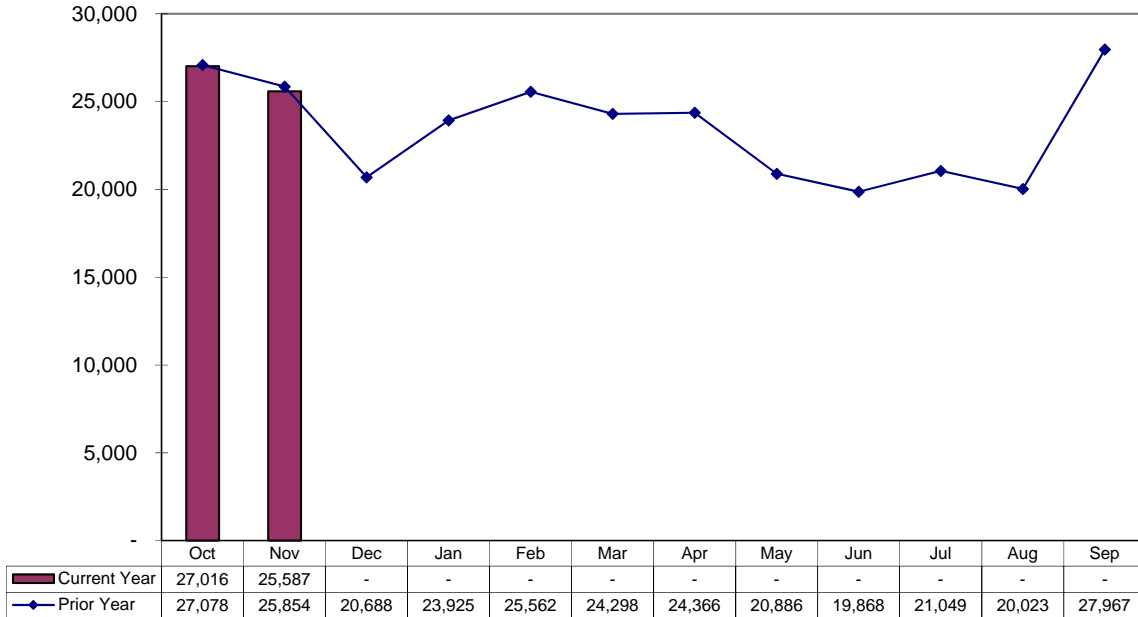

Average Weekday Passengers

November 2013

Fixed Route Average Weekday Passengers

A-Ride Average Weekday Passengers