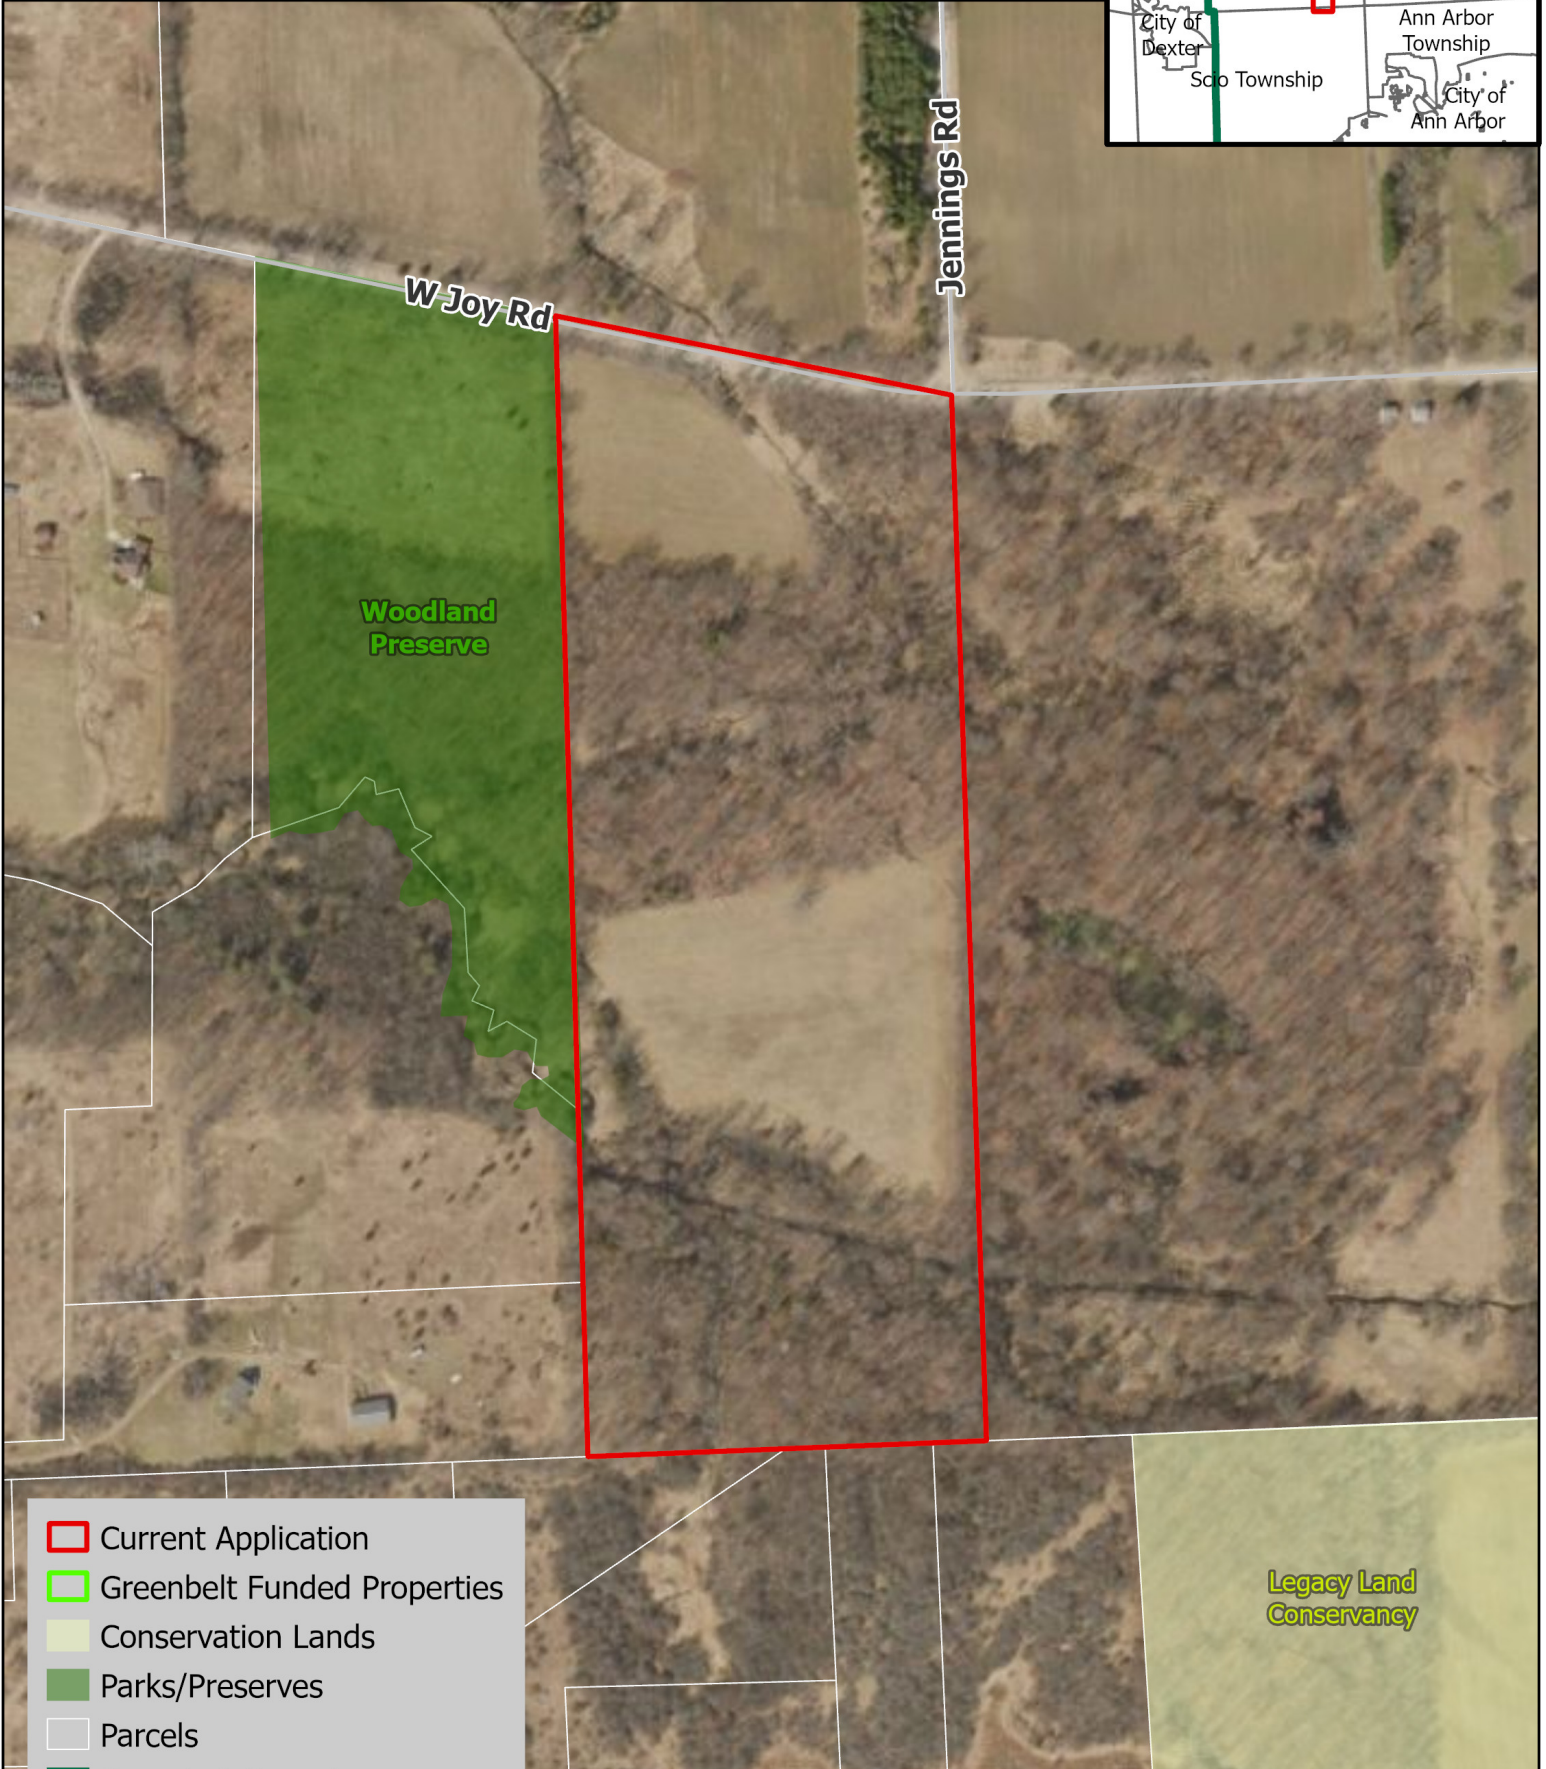

Heydon Property

29.7 acres
App ID: 2023-08

Greenbelt Locator Map

- Current Application
- Greenbelt Funded Properties
- Conservation Lands
- Parks/Preserves
- Parcels
- Greenbelt Boundary
- Roads

conservation lands labels indicate the easement holder

Data Credits: City of Ann Arbor; Washtenaw County

0 100 200 300 Feet