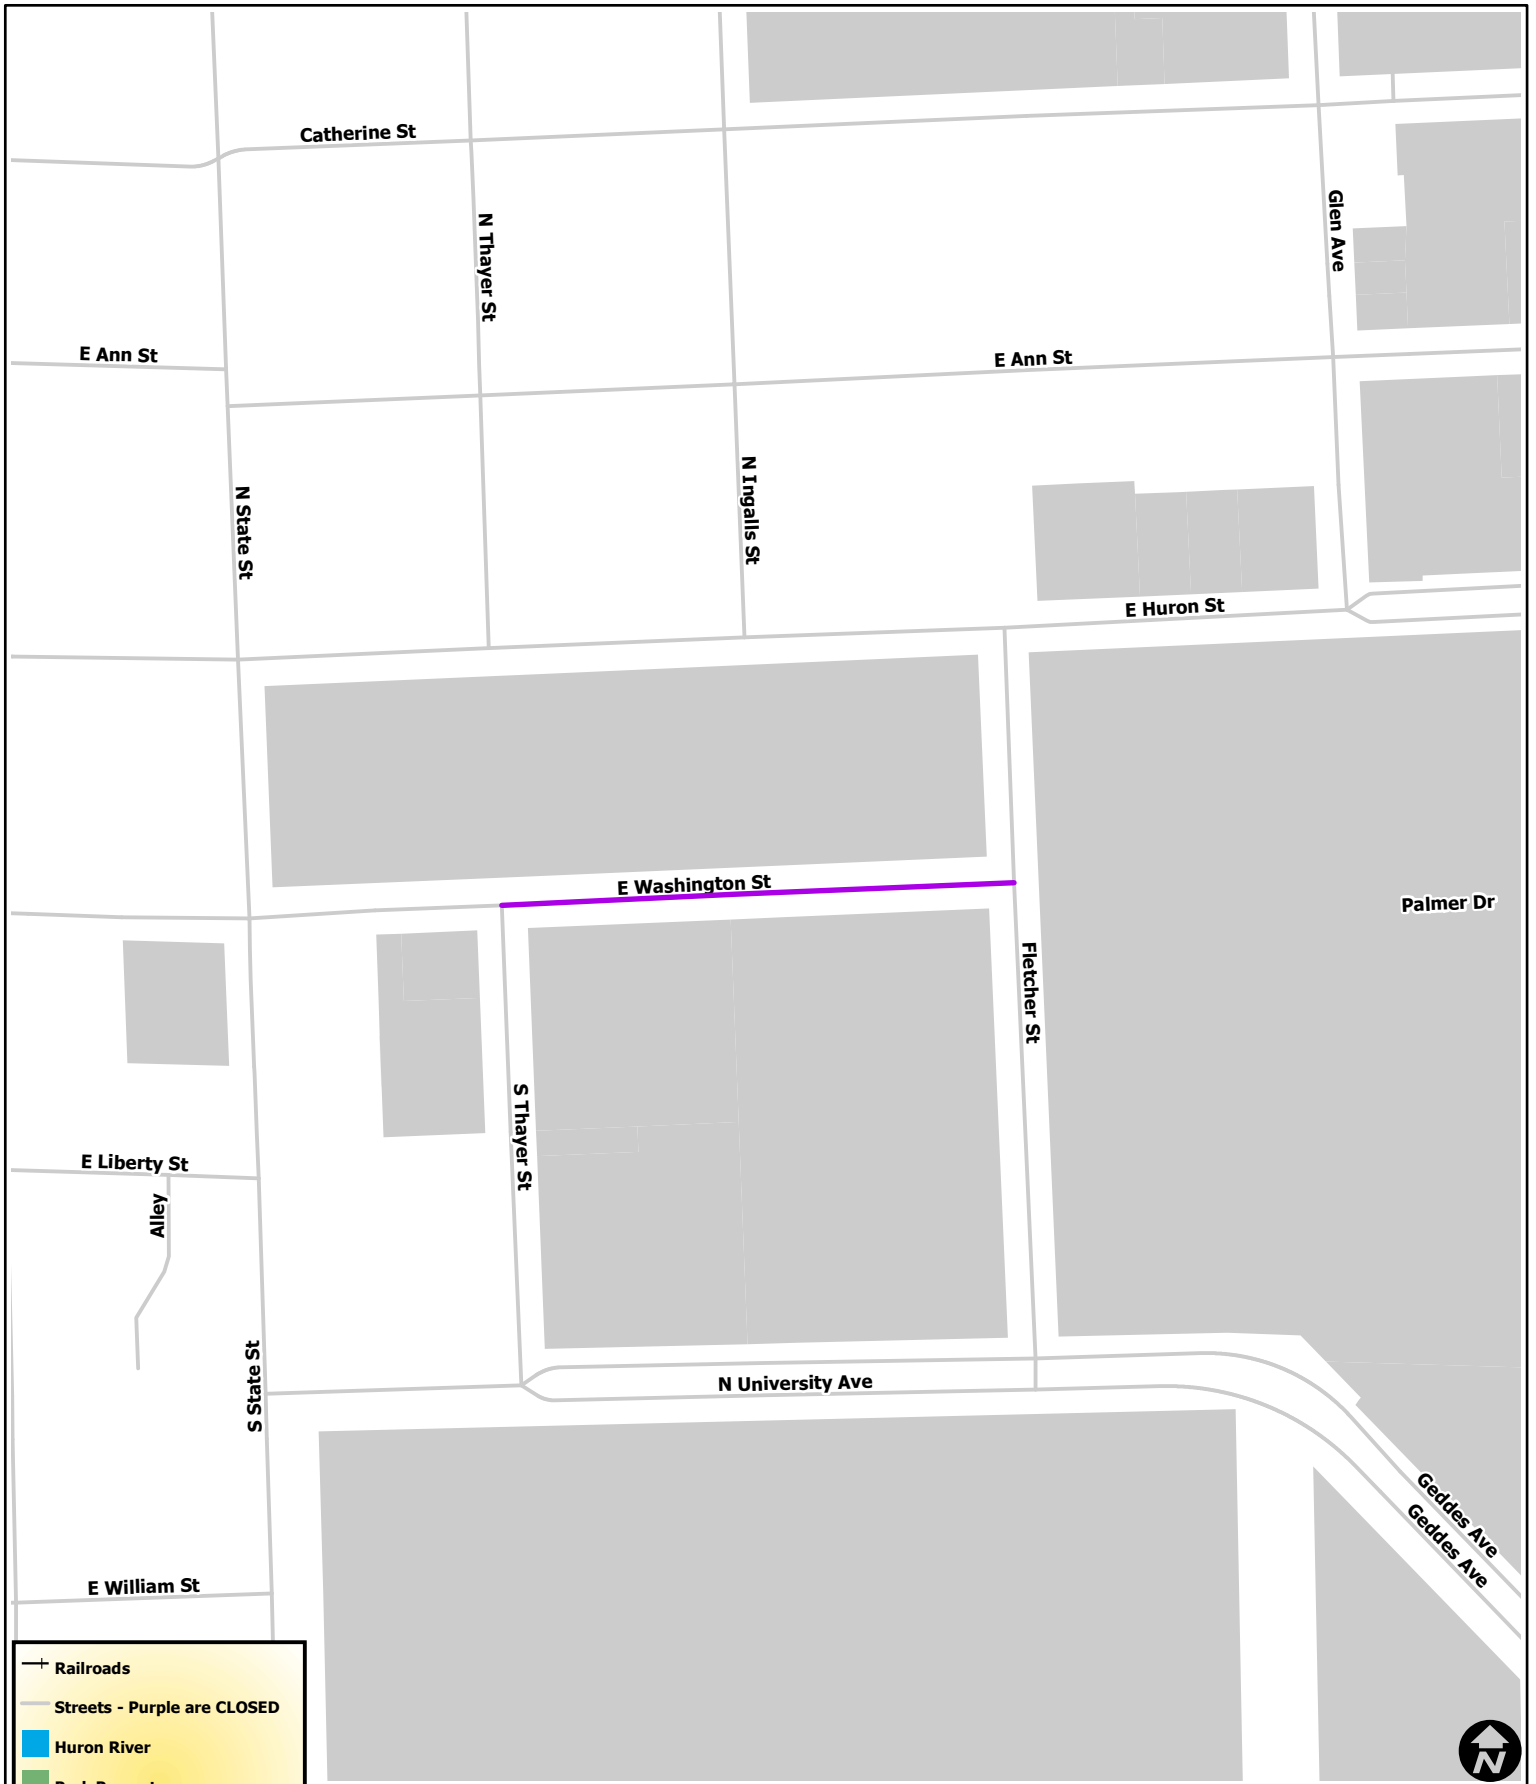

Campus Fire Safety Awareness

- + Railroads
- Streets - Purple are CLOSED
- Huron River
- Park Property
- School Property
- Non City Open Space Property
- University Property

City of Ann Arbor Map Disclaimer:

Map Created: 4/18/2012