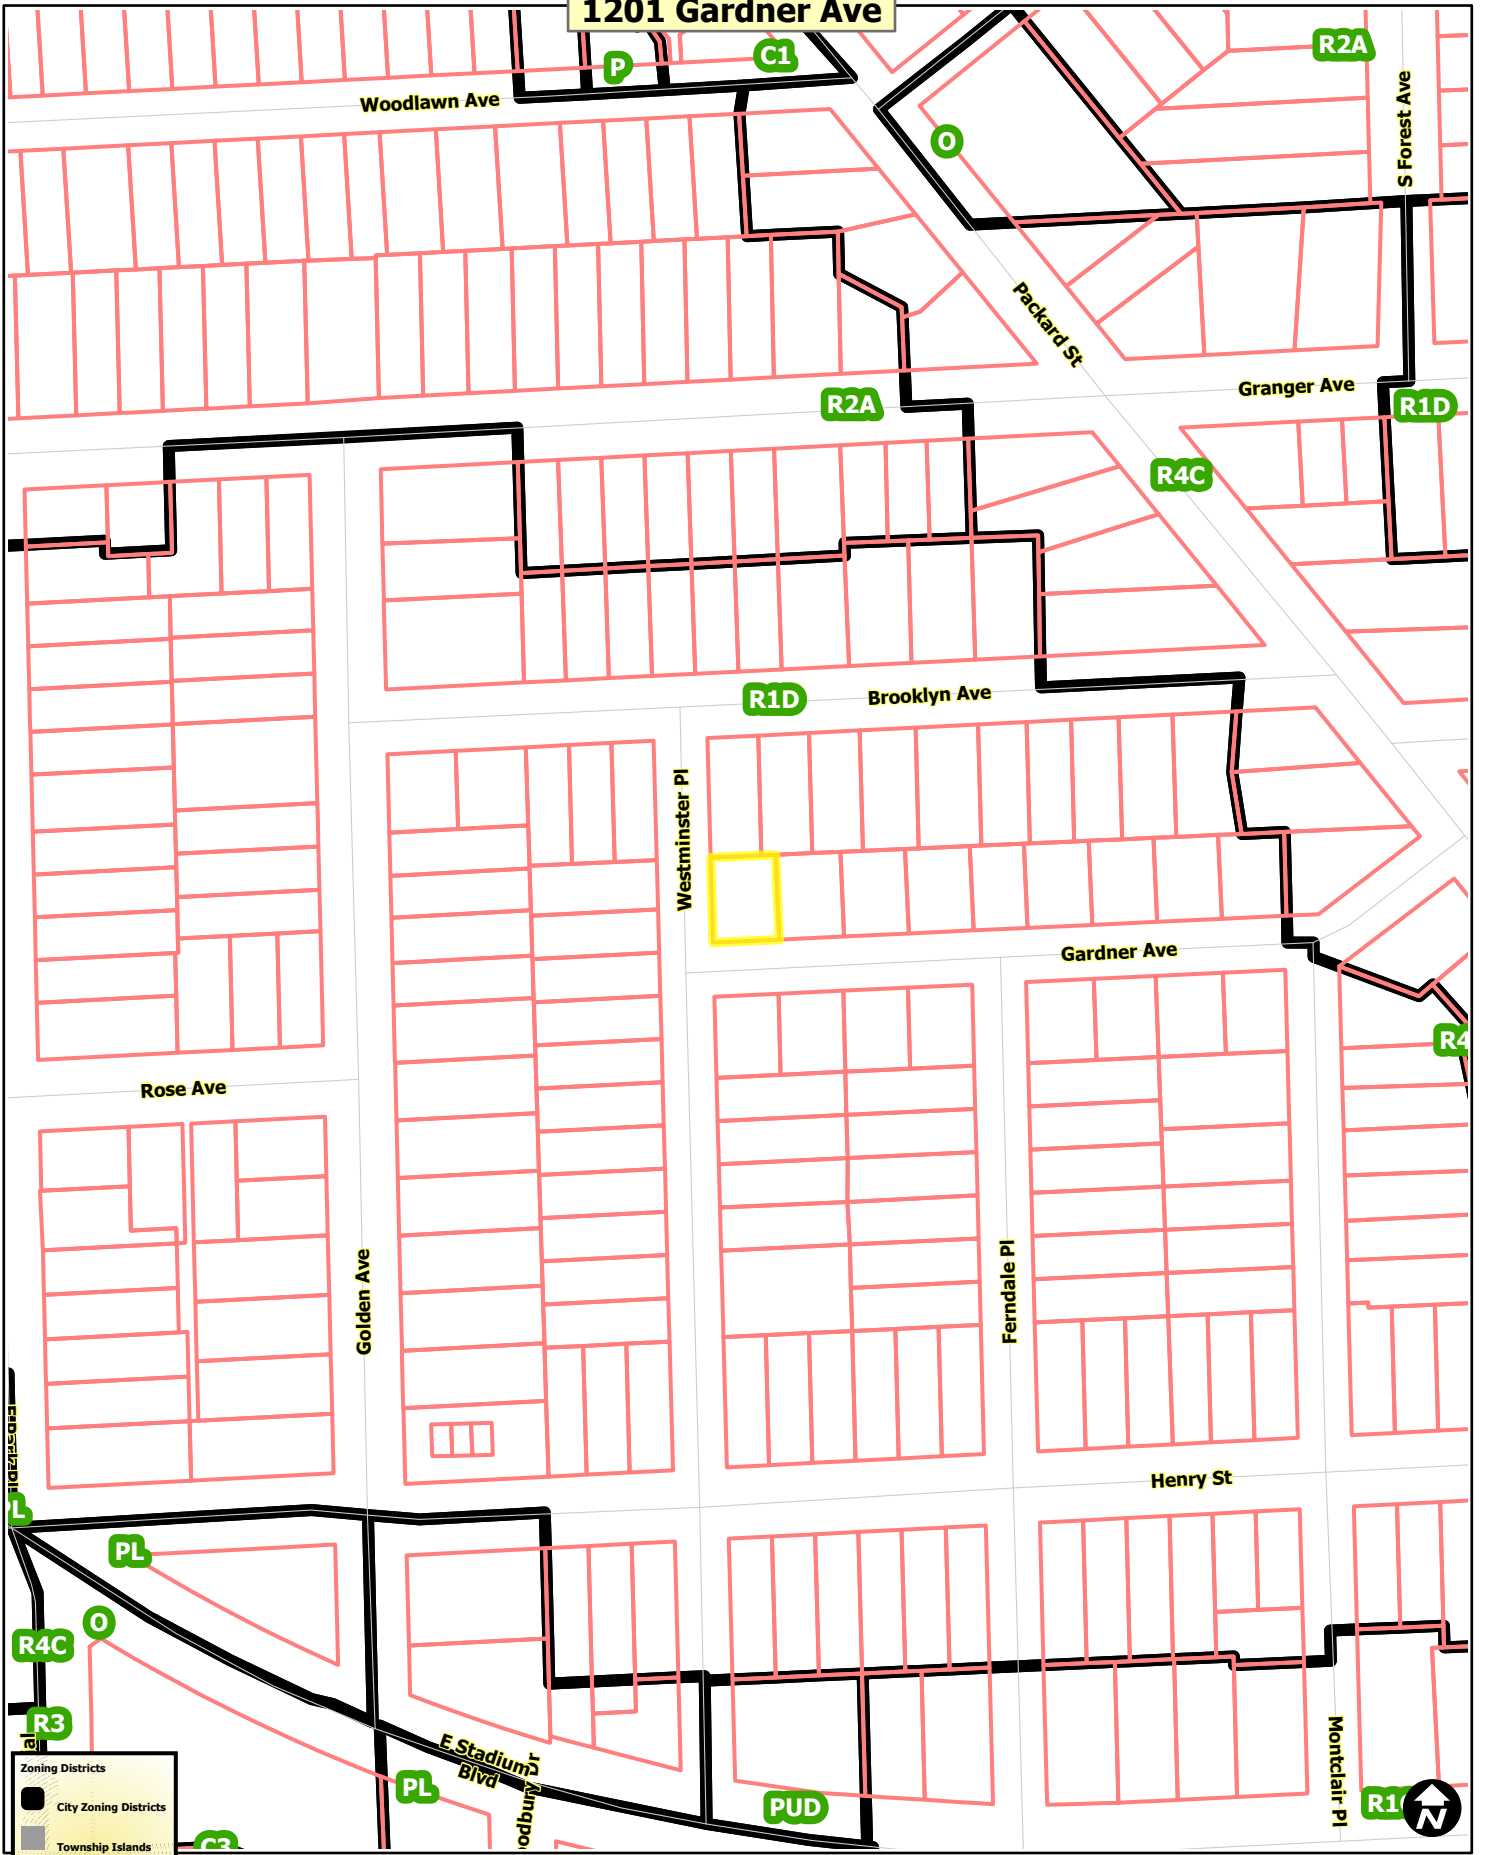

1201 Gardner Ave

Zoning Districts

- City Zoning Districts
- Township Islands
- Railroads
- Huron River
- Tax Parcels

Map date: 6/24/2022
 Any aerial imagery is circa 2020 unless otherwise noted
 Terms of use: www.a2gov.org/terms