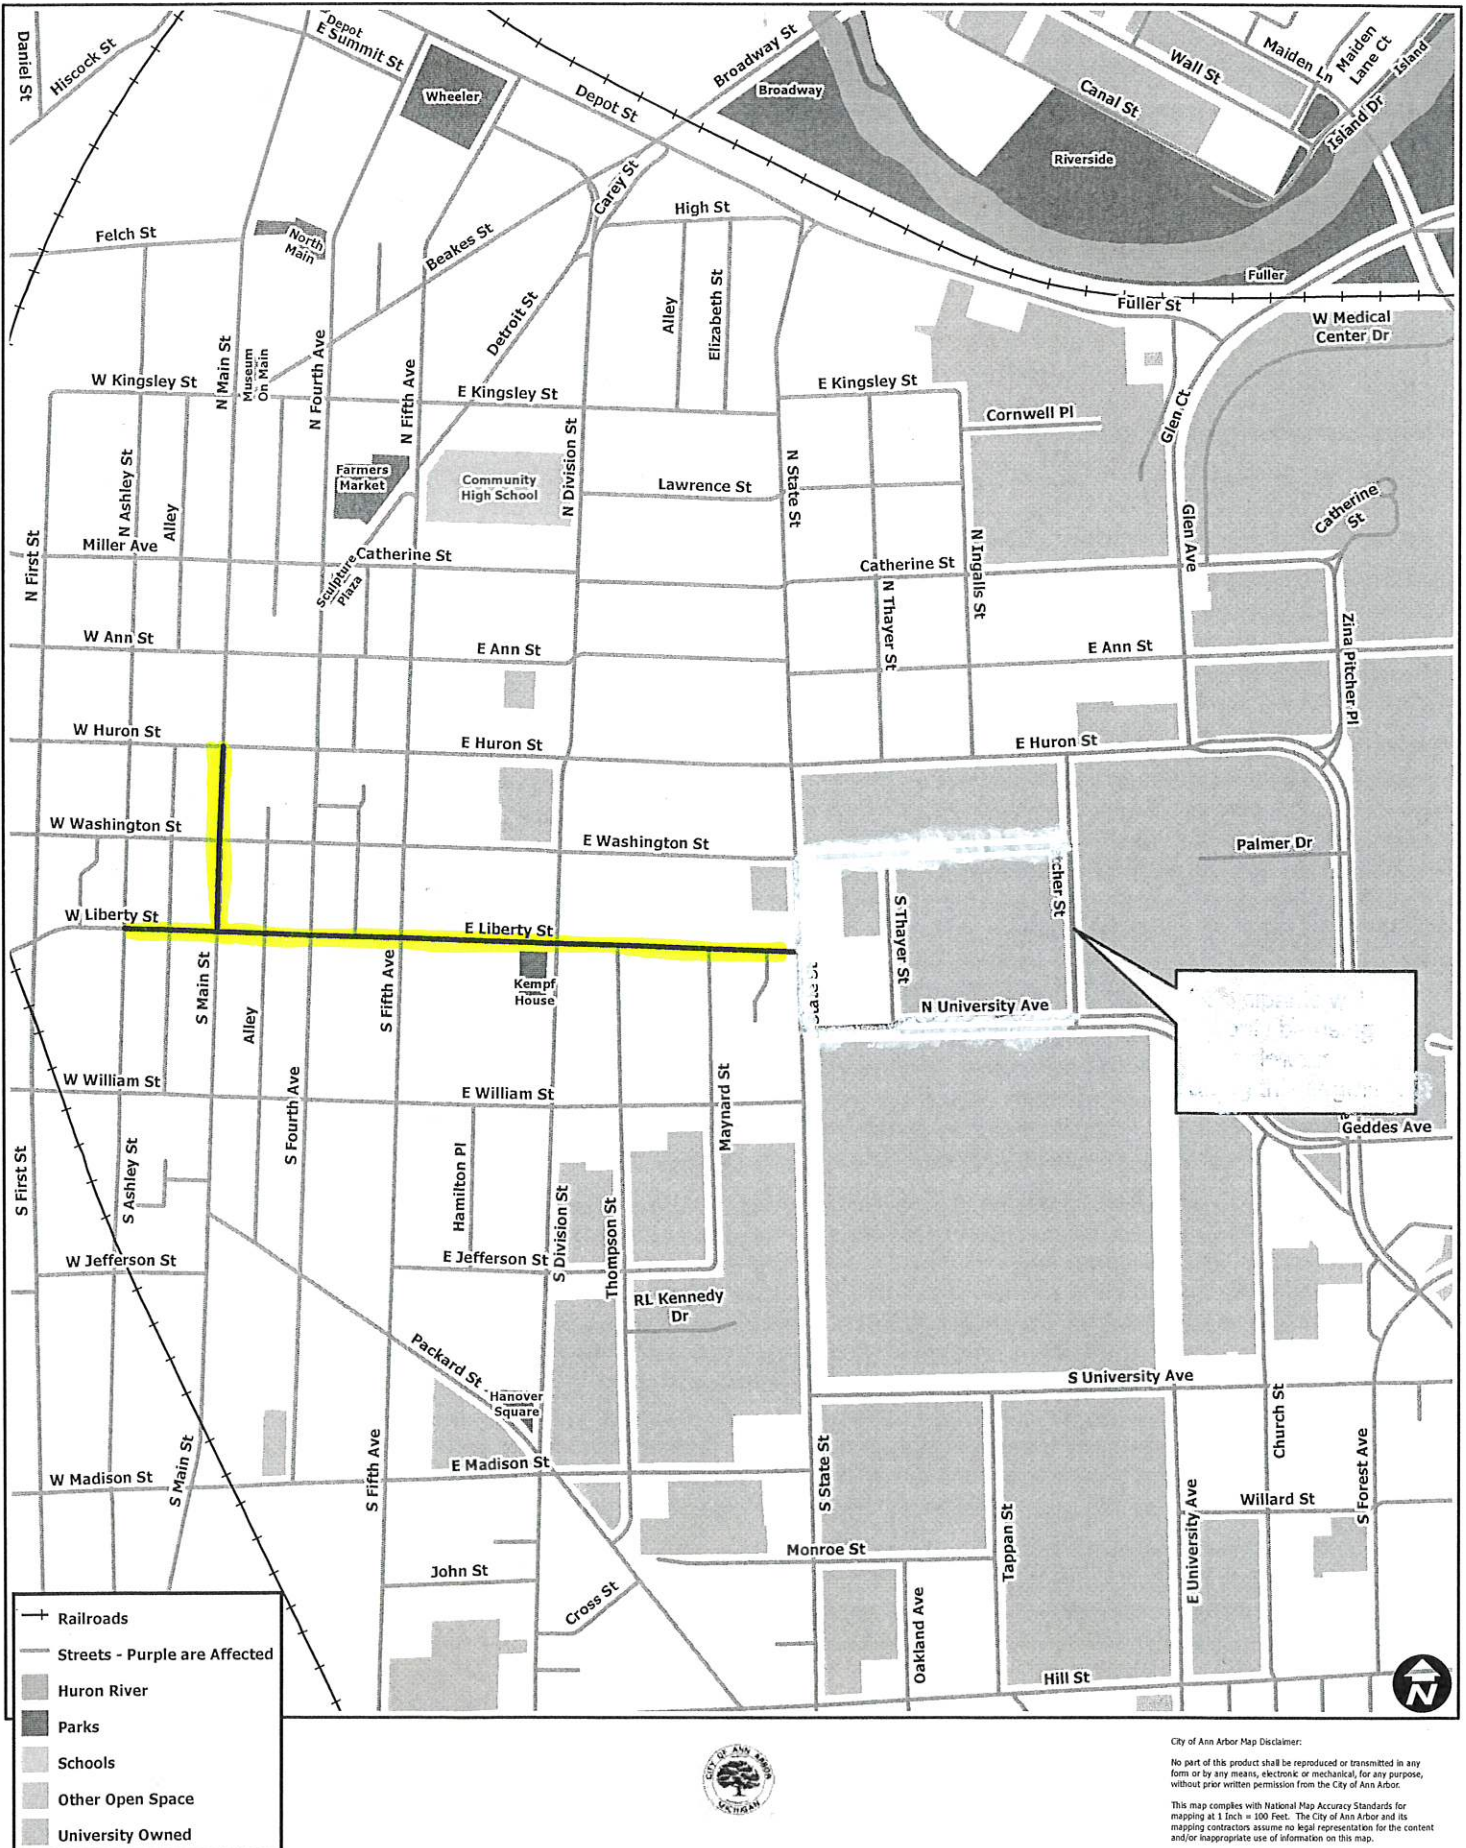

Plumbers and Pipe Fitters 5K