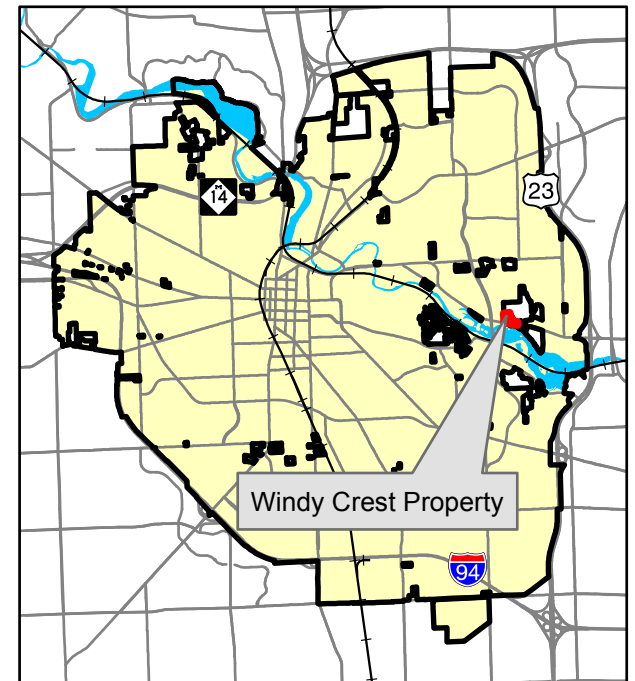

Windy Crest Property

Meadow Creek Dr

Location: Within the East Central region of the City of Ann Arbor adjacent to Ruthven Nature Area

0 625 1,250 2,500 Feet