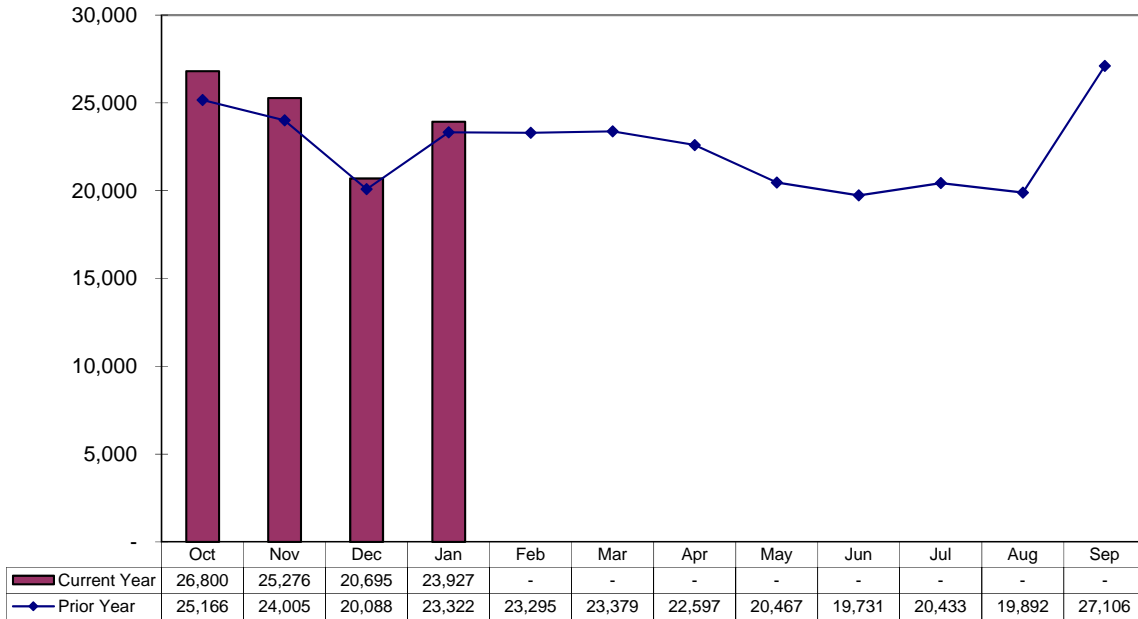

Average Weekday Passengers

January 2017

Fixed Route Average Weekday Passengers

A-Ride Average Weekday Passengers