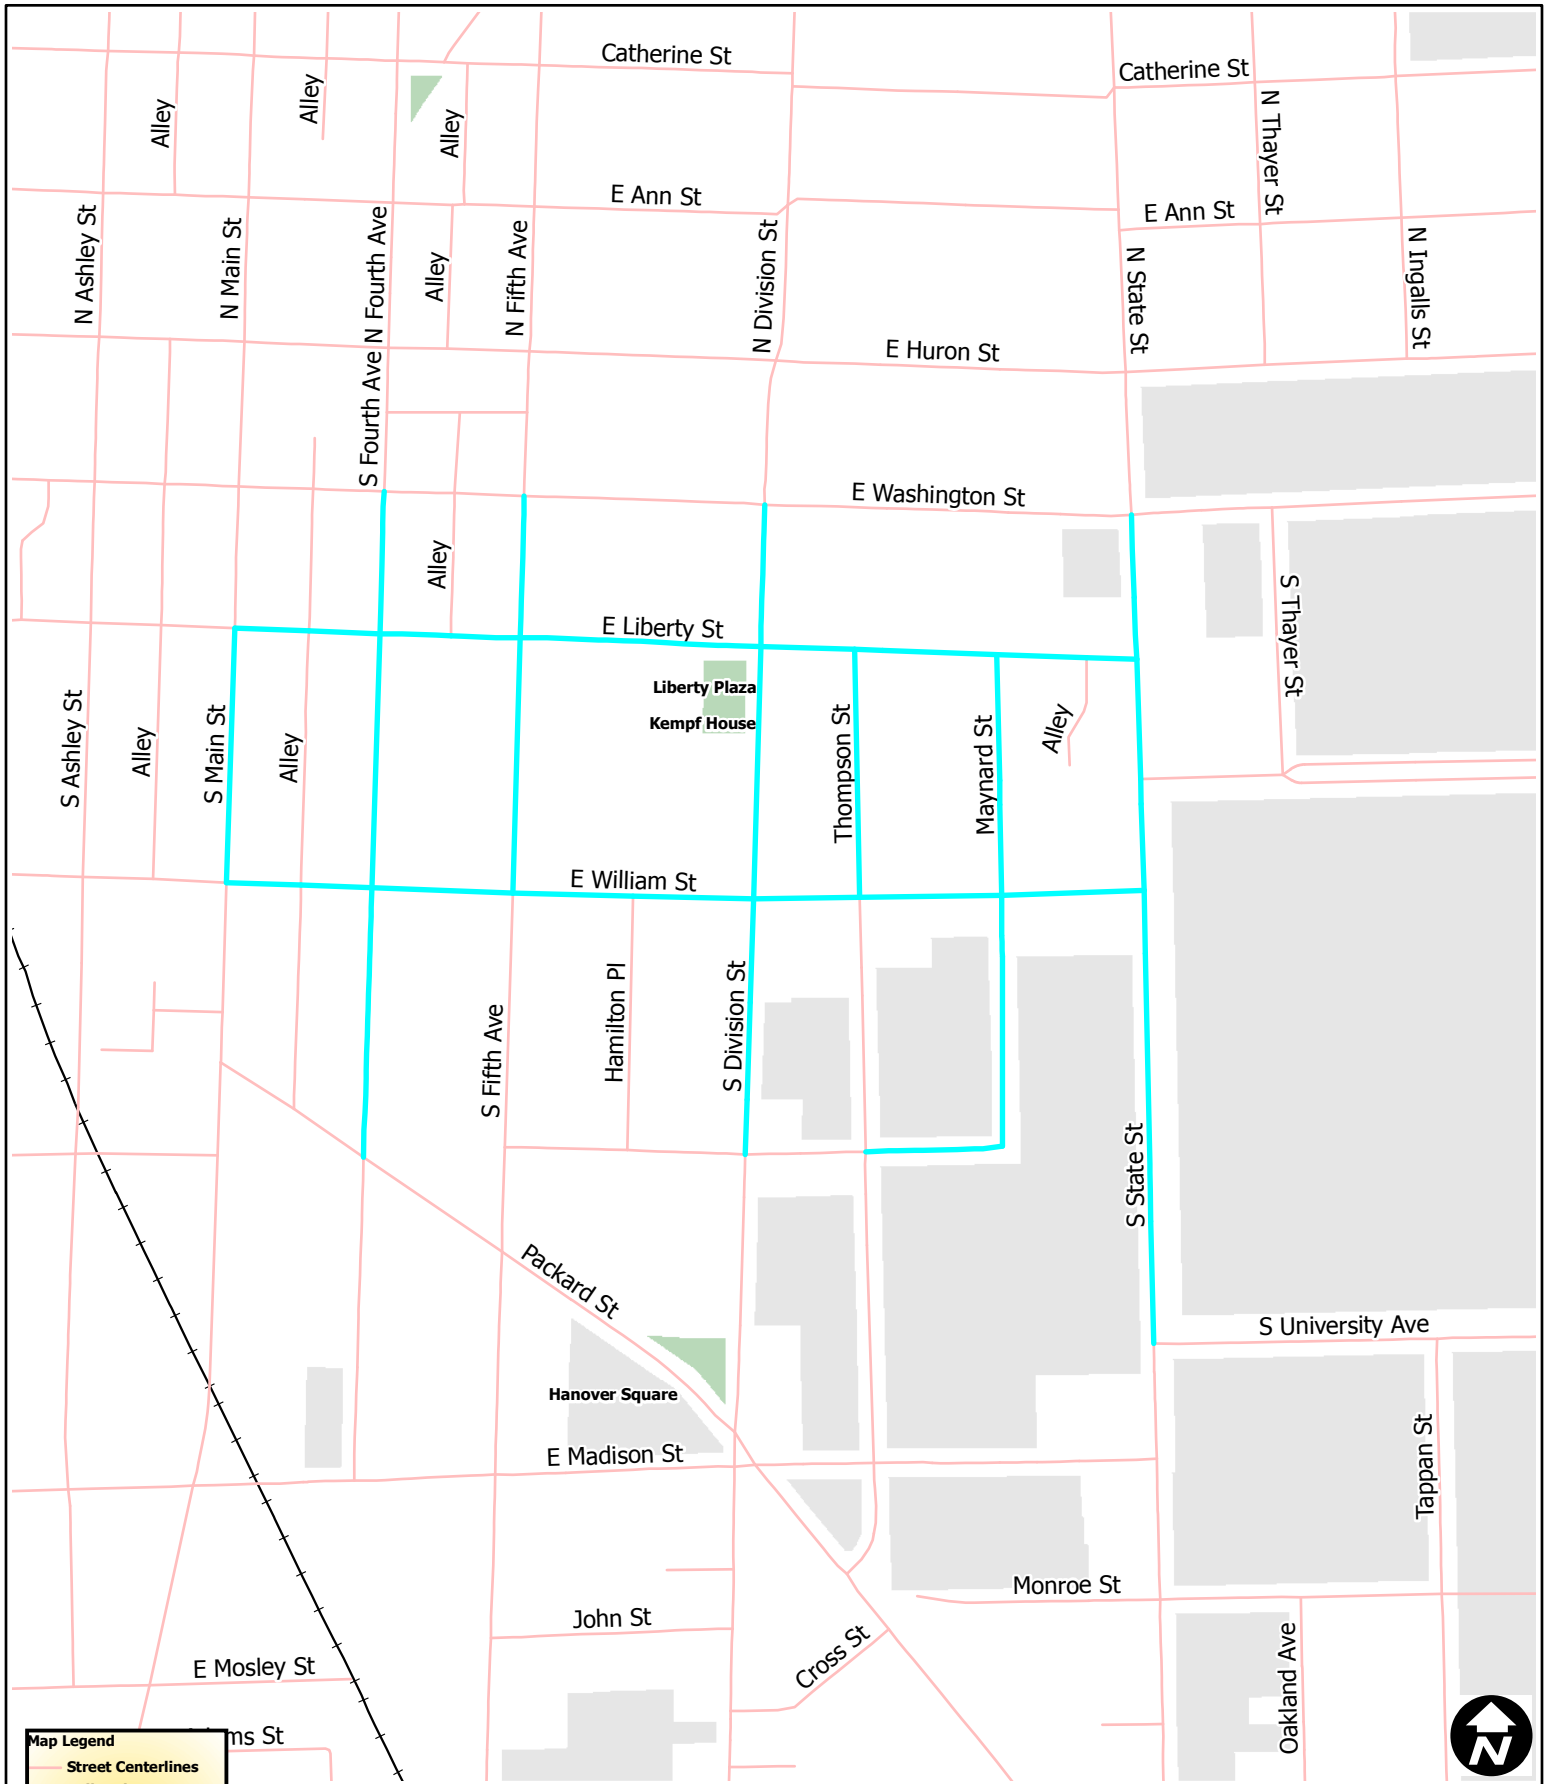

Ann Arbor Jaycees 4th of July Parade

Map Legend

- Street Centerlines
- —+— Railroads
- Rivers and Streams
- Lakes and Ponds
- Schools
- Non City Open Spaces
- Parks
- University