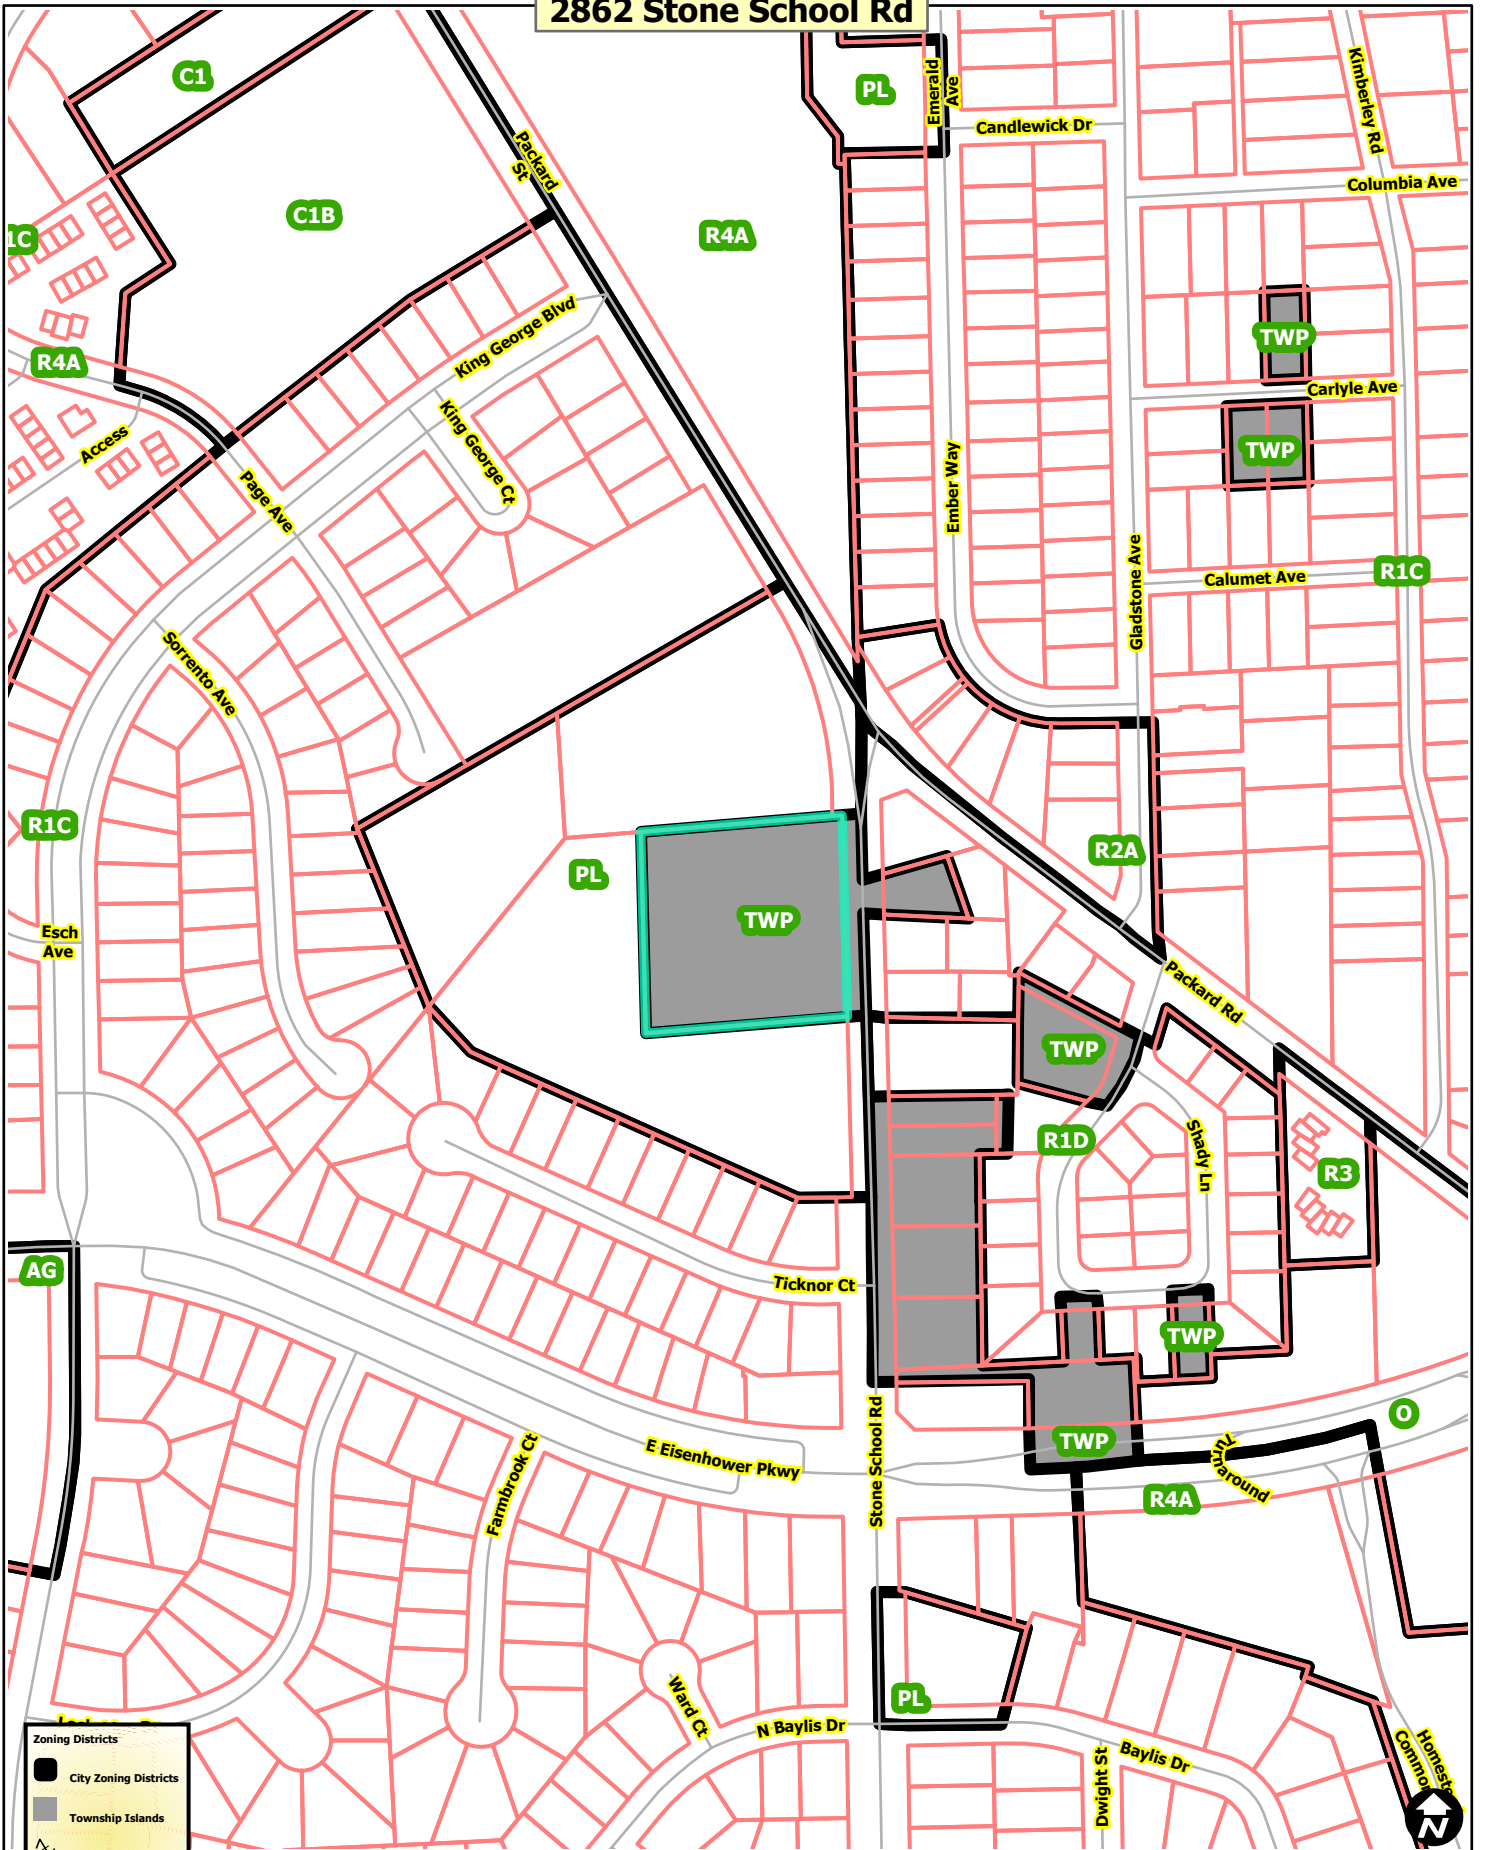

2862 Stone School Rd

Zoning Districts

- City Zoning Districts
- Township Islands
- Railroads
- Huron River
- Tax Parcels

Map date: 4/17/2024
Any aerial imagery is circa 2023 unless otherwise noted
Terms of use: www.a2gov.org/terms