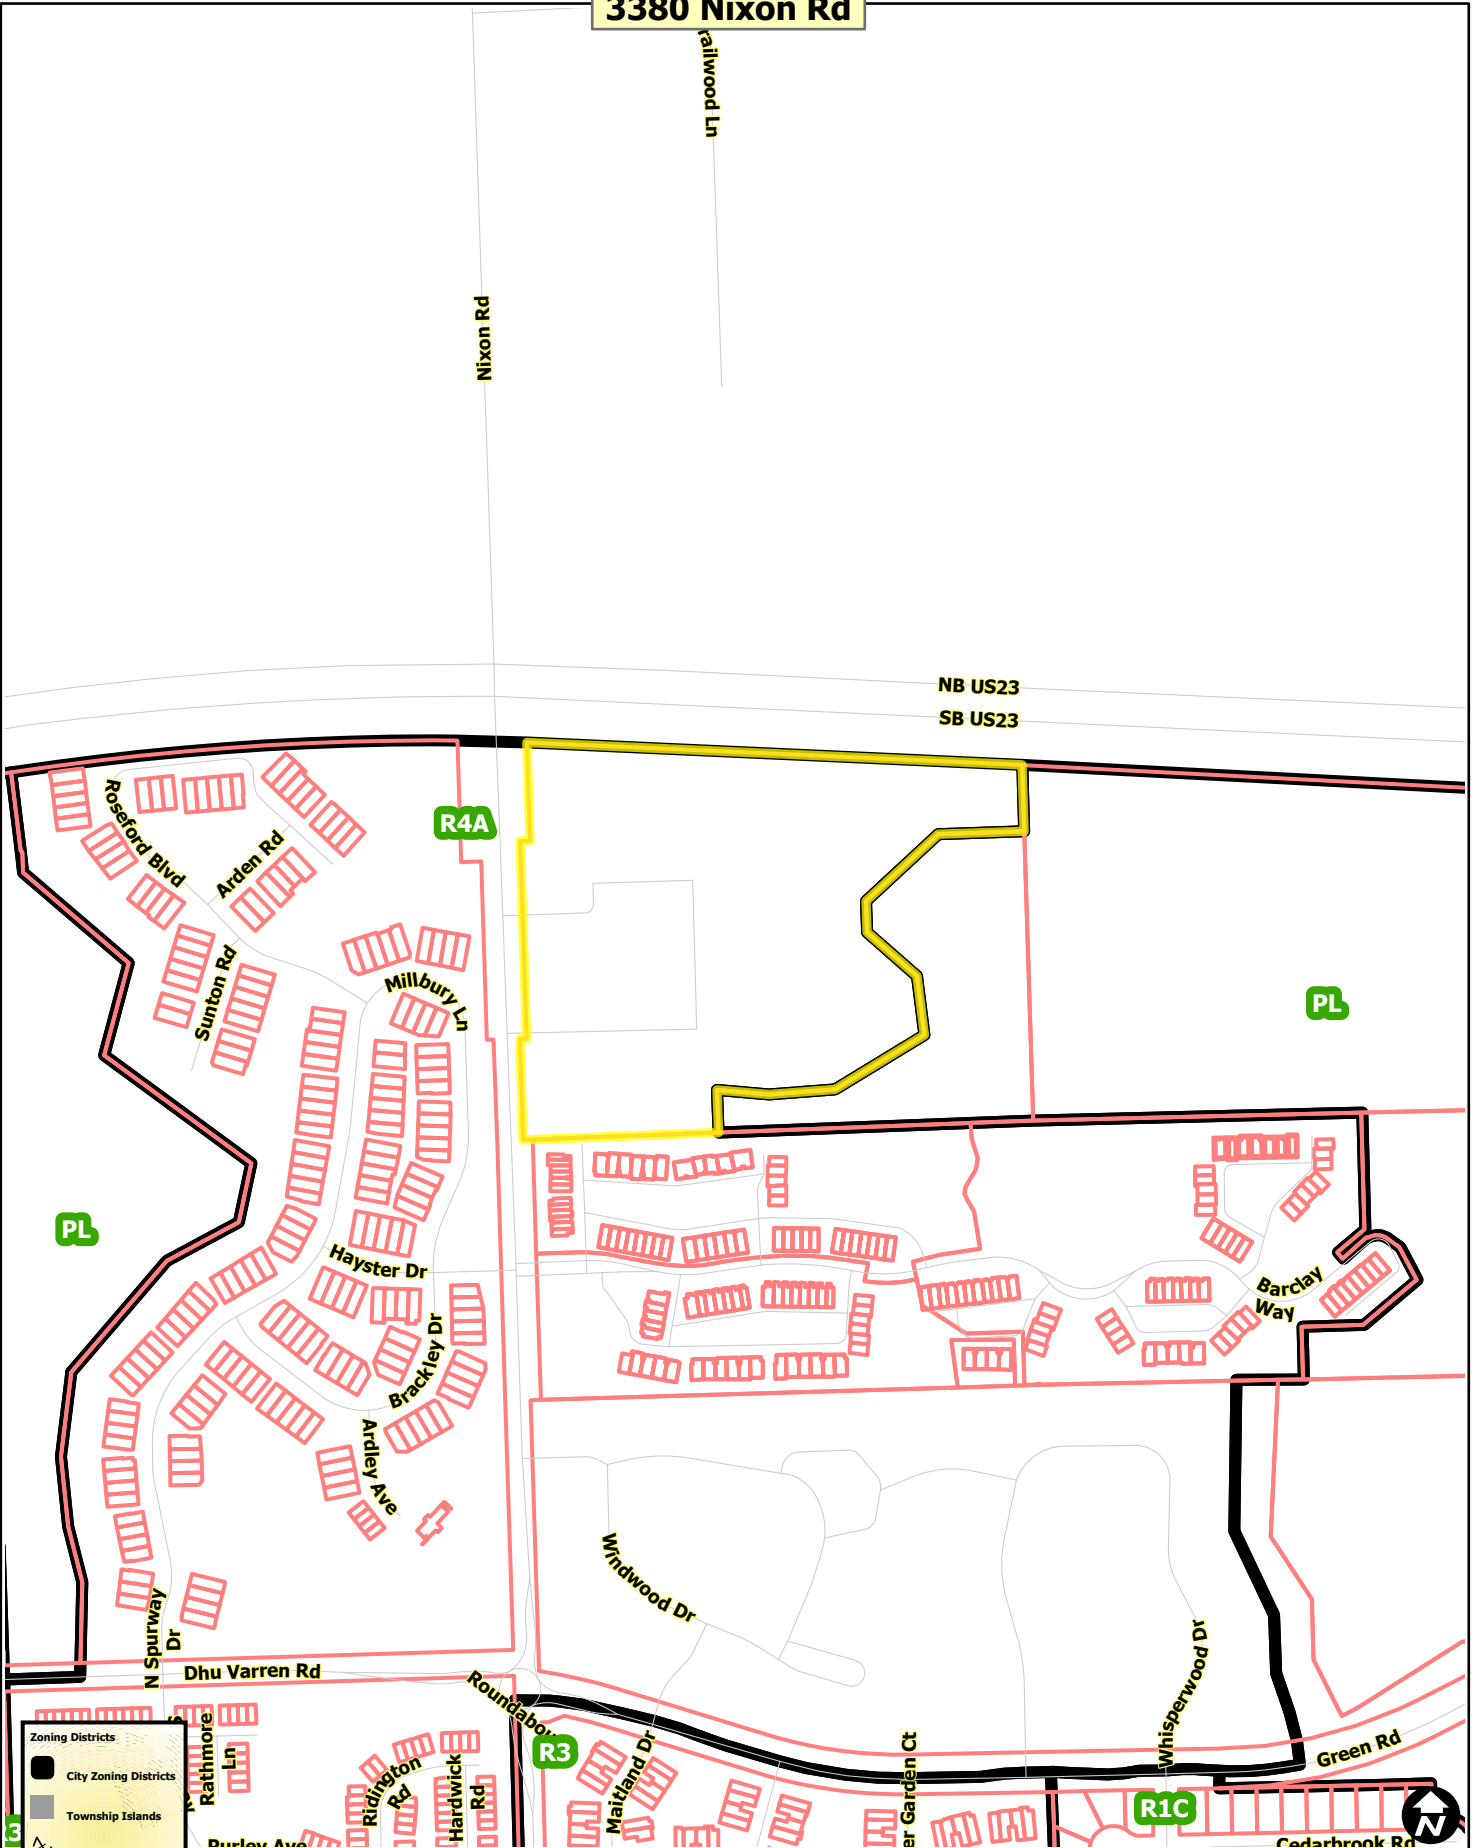

3380 Nixon Rd

NB US23
SB US23

R4A

PL

PL

R3

R1C

Zoning Districts

- City Zoning Districts
- Township Islands
- Railroads
- Huron River
- Tax Parcels

Map date: 6/30/2023
Any aerial imagery is circa 2020 unless otherwise noted
Terms of use: www.a2gov.org/terms