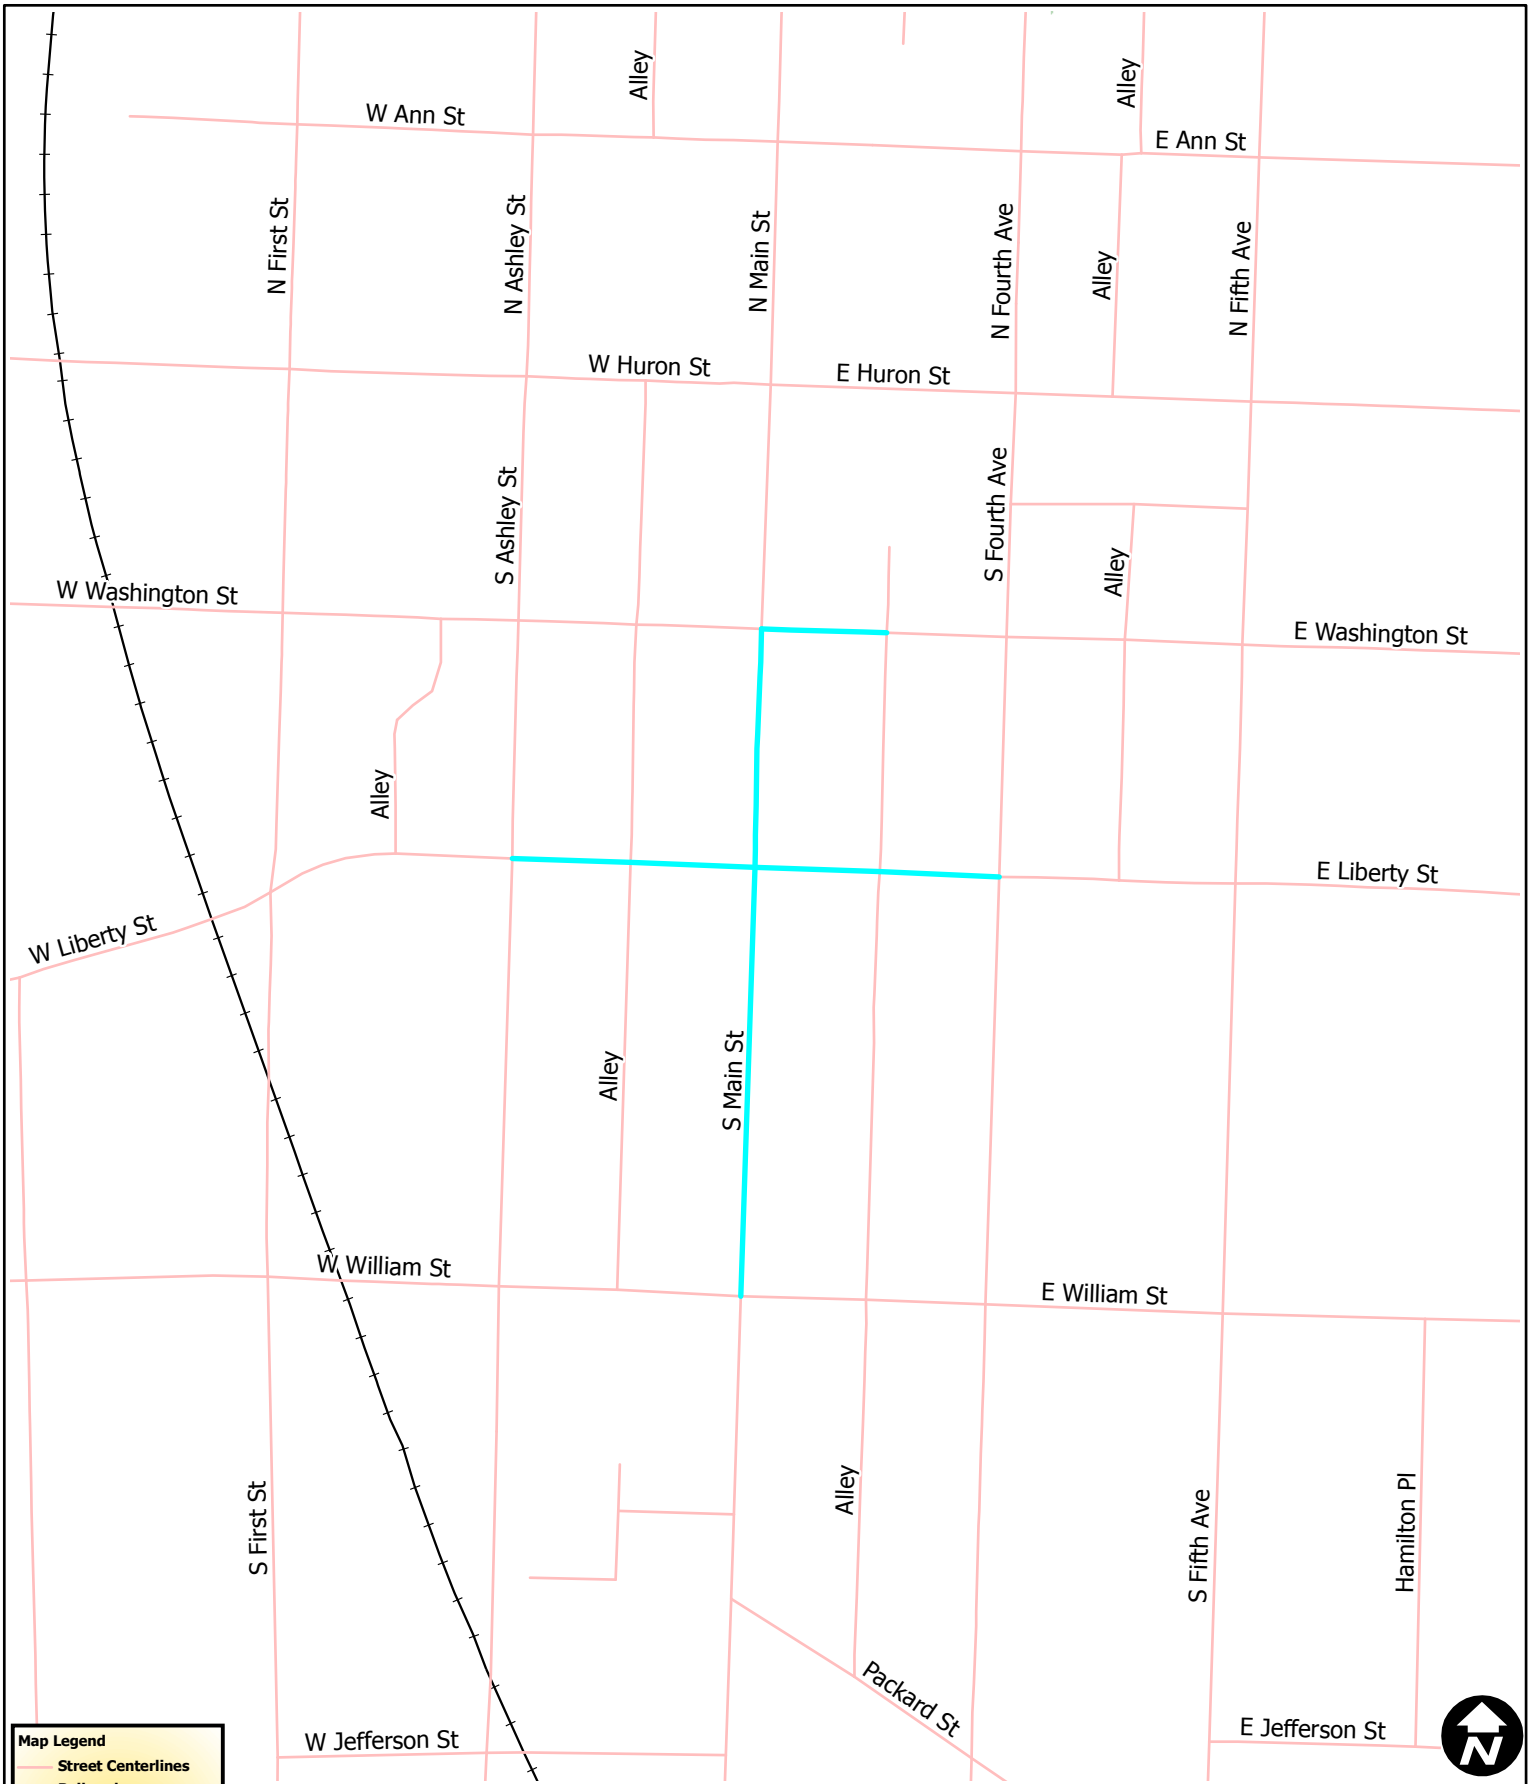

Taste of Ann Arbor & The Rest of the World

Map Legend	
	Street Centerlines
	Railroads
	Rivers and Streams
	Lakes and Ponds
	Schools
	Non City Open Spaces
	Parks
	University