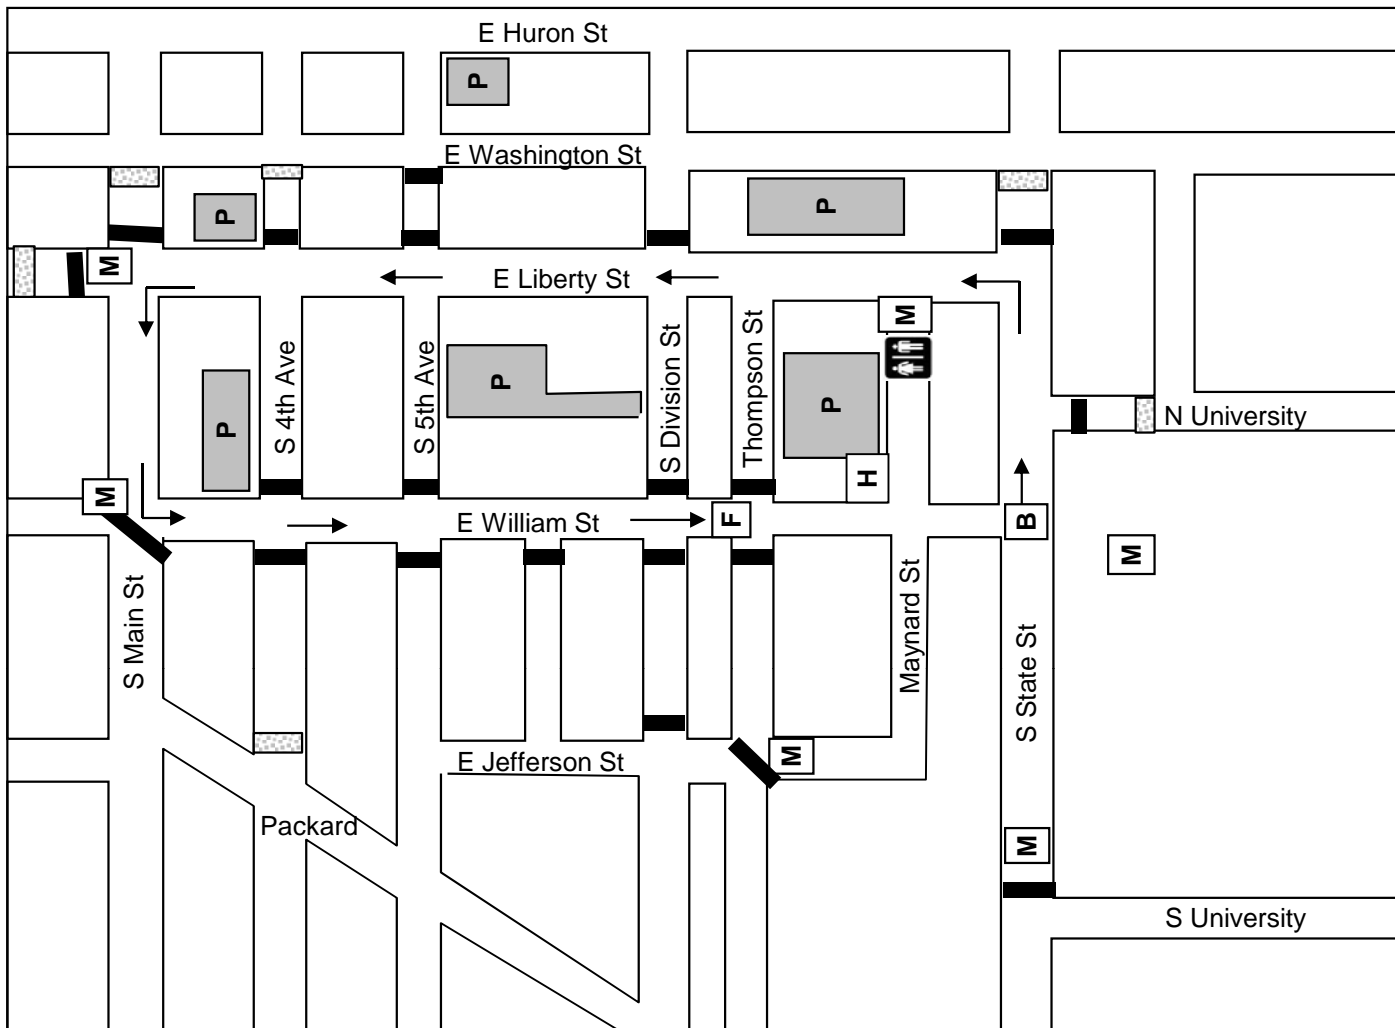

4th July 2012 Parade Route Map for Wall

**KEY**

<b>B</b>	Beginning of Parade	<b>M</b>	Course Marshal	<b>█</b>	Full Barricade
<b>F</b>	Finish of Parade	<b>H</b>	Headquarter	<b>▒</b>	Half Barricade