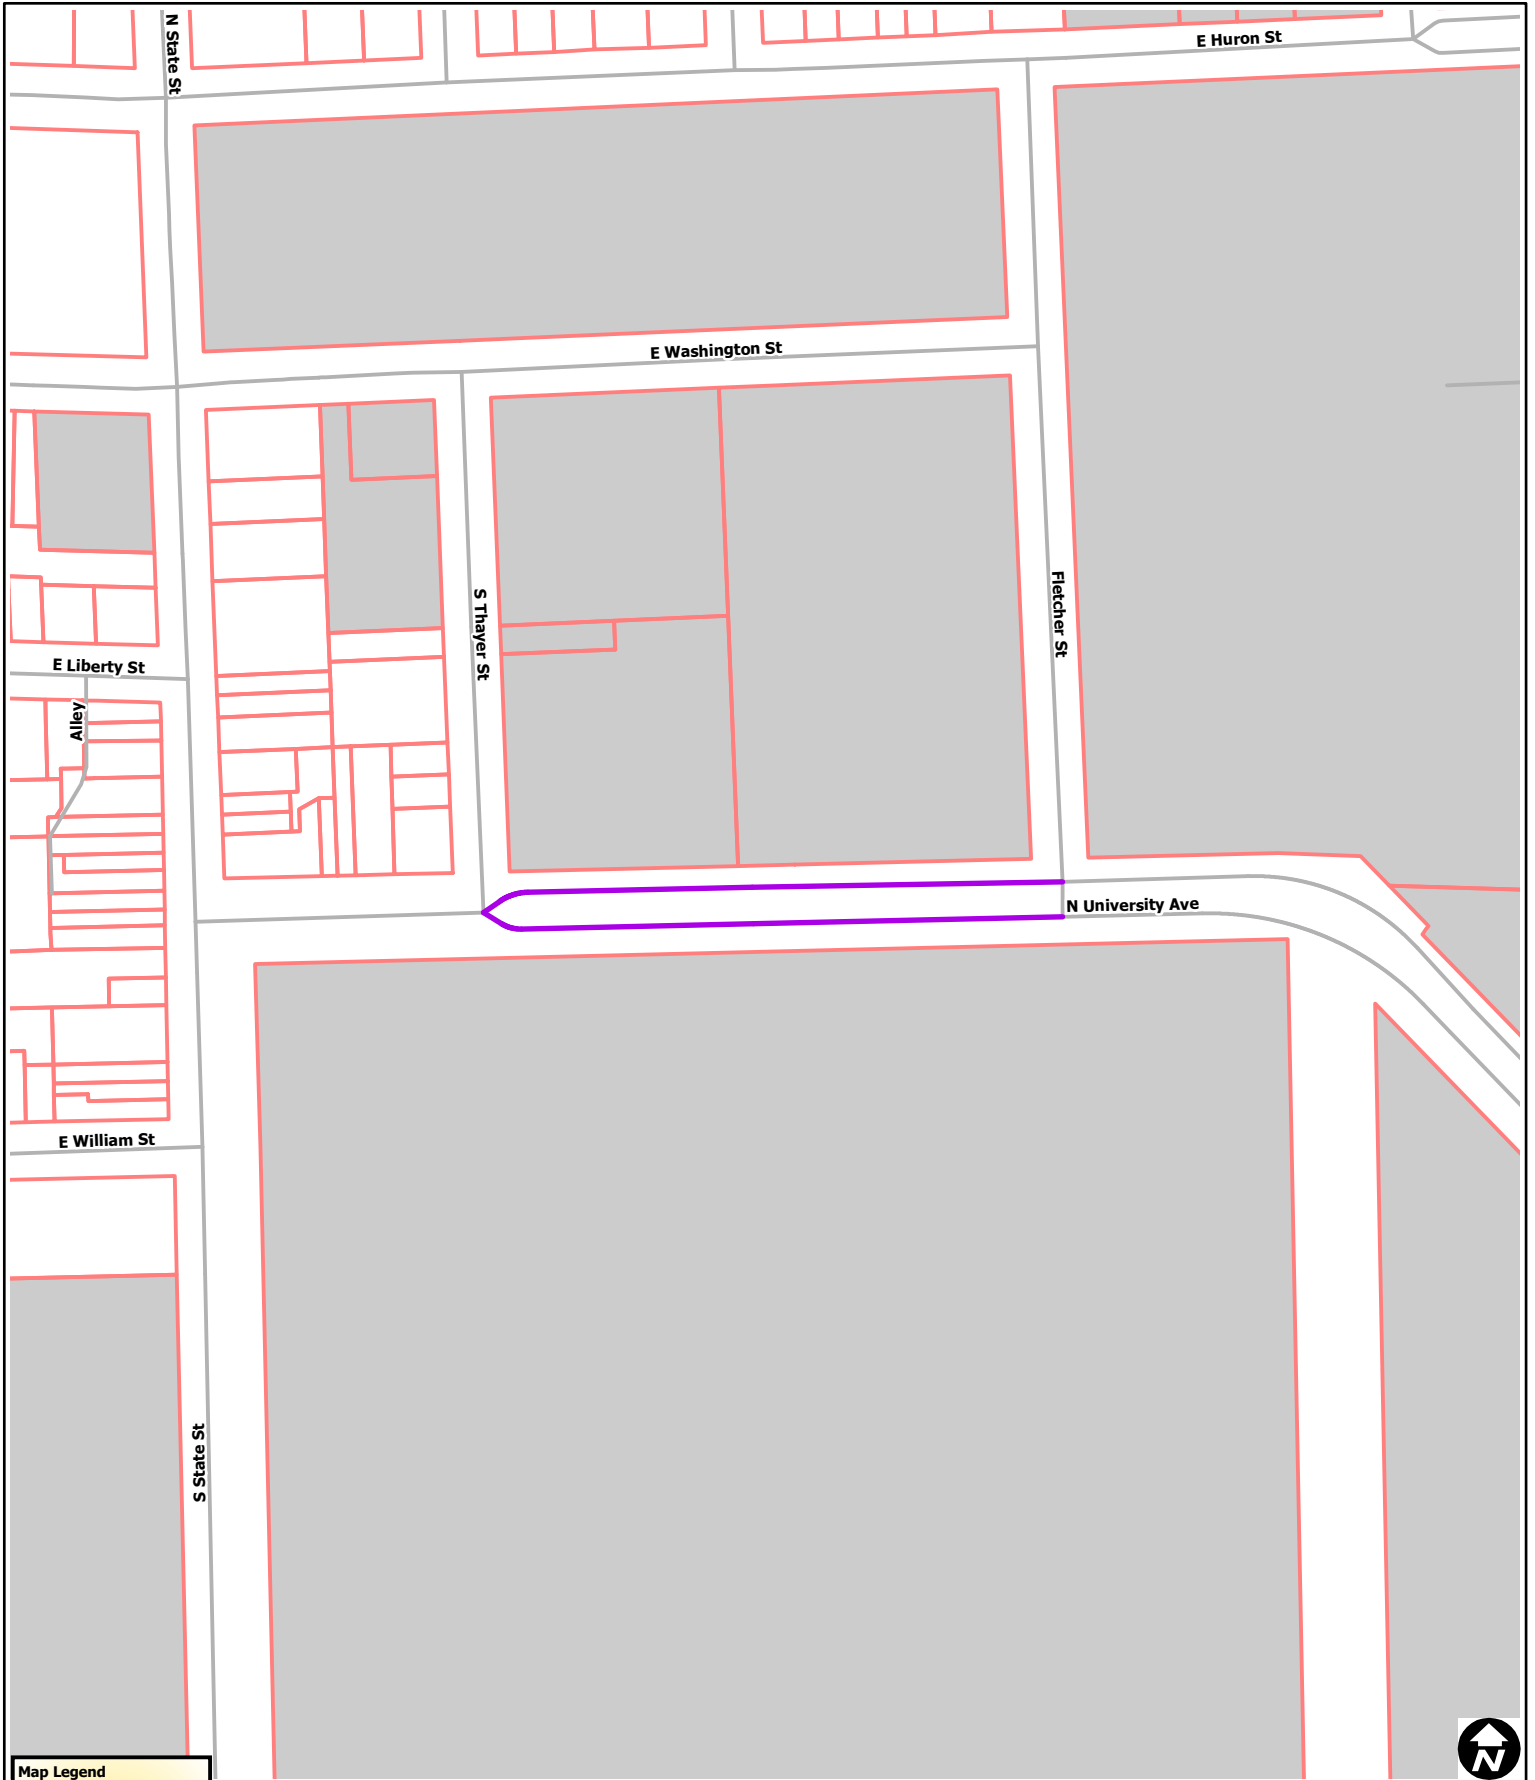

Townie Street Party

Map Legend

	Street Centerlines
	Railroads
	Huron River
	Schools
	Non City Open Spaces
	Parks
	University

Copyright 2010 City of Ann Arbor, Michigan