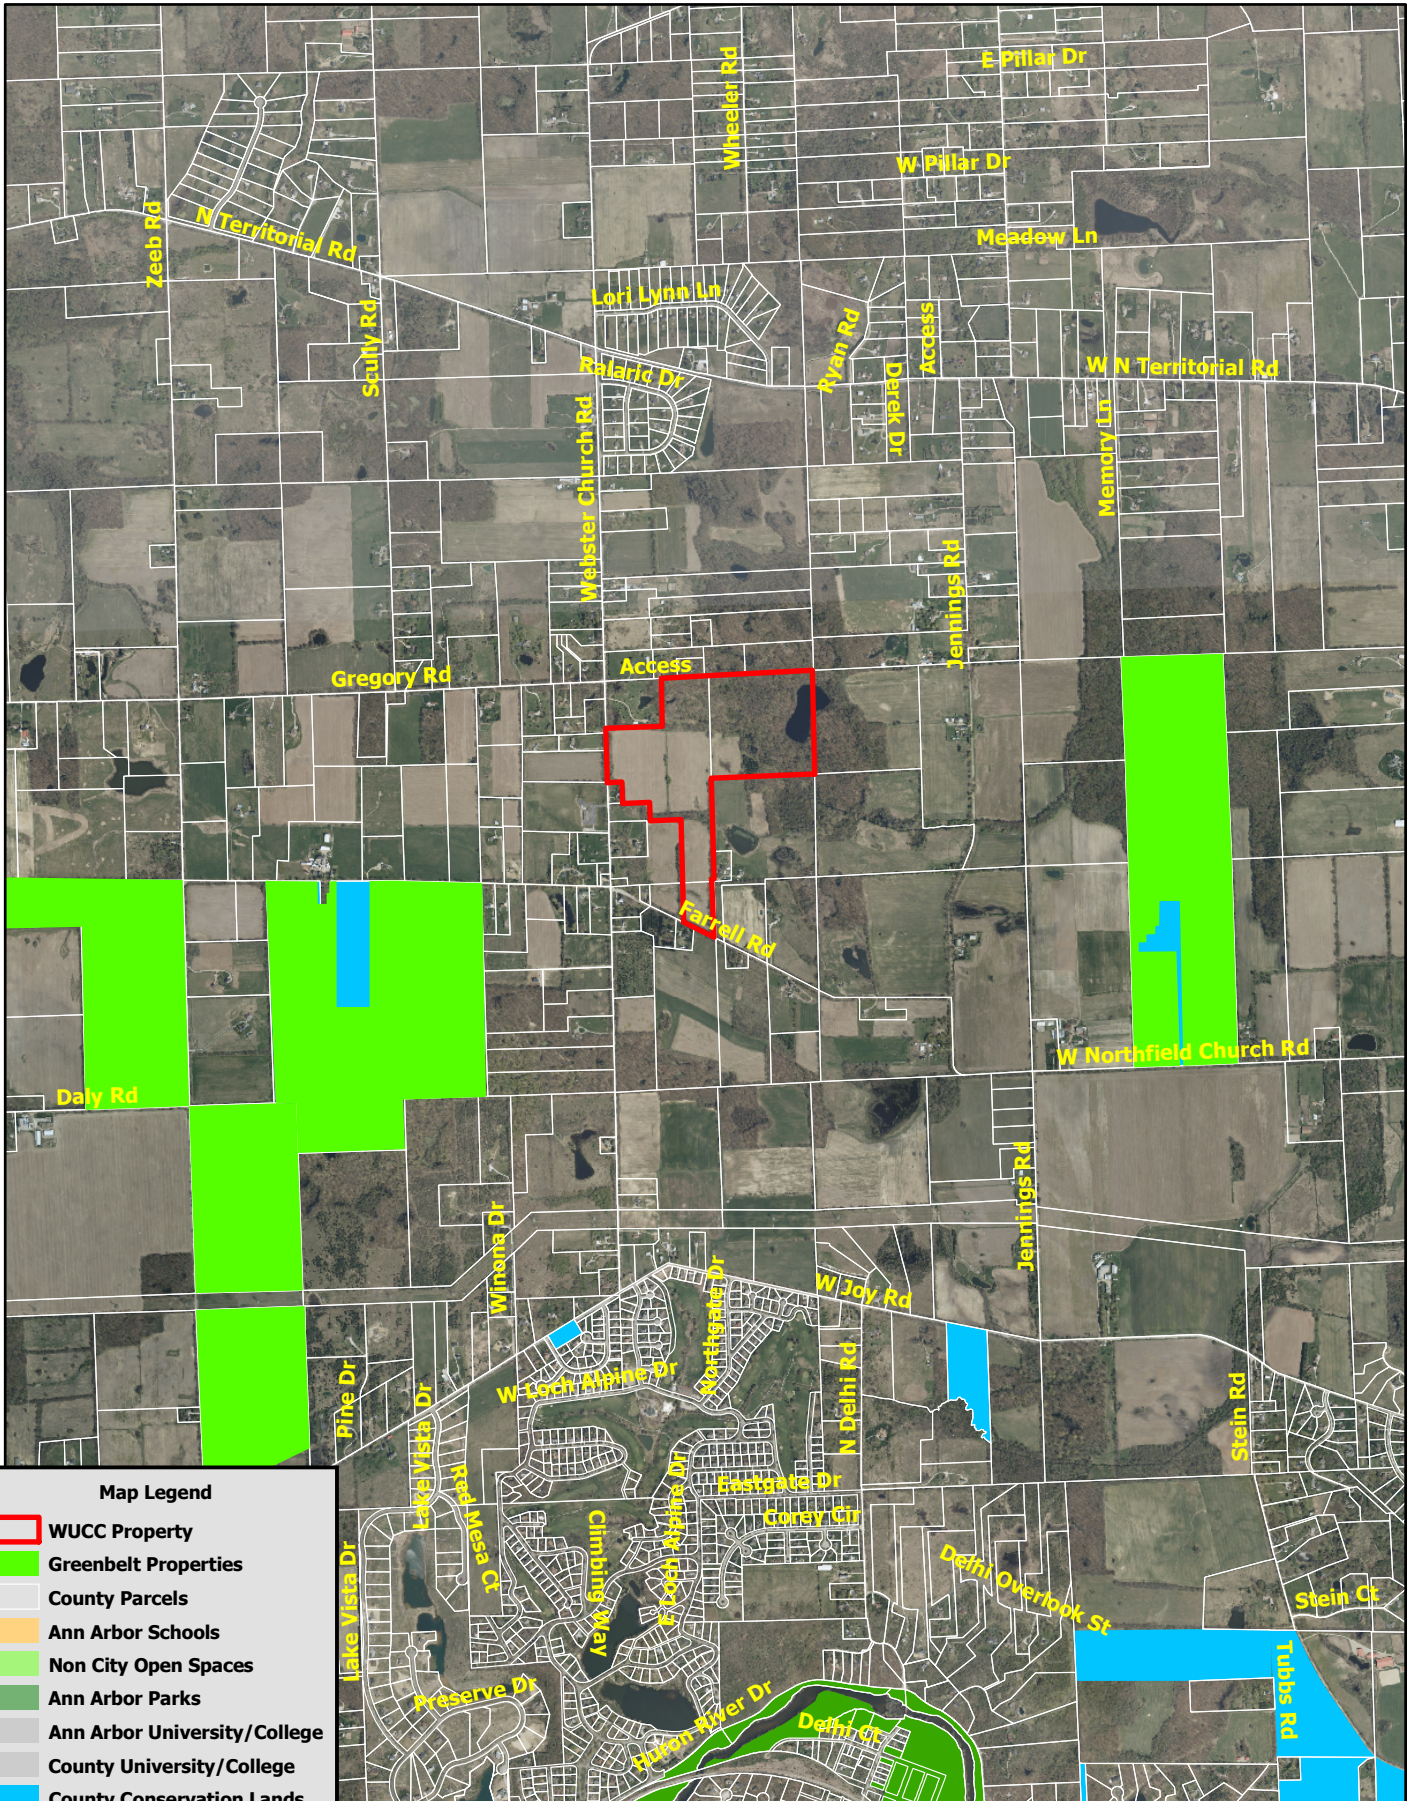

### Map Legend

- WUCC Property
- Greenbelt Properties
- County Parcels
- Ann Arbor Schools
- Non City Open Spaces
- Ann Arbor Parks
- Ann Arbor University/College
- County University/College
- County Conservation Lands
- County Parks/Preserves

2,500 1,250 0 2,500

Feet