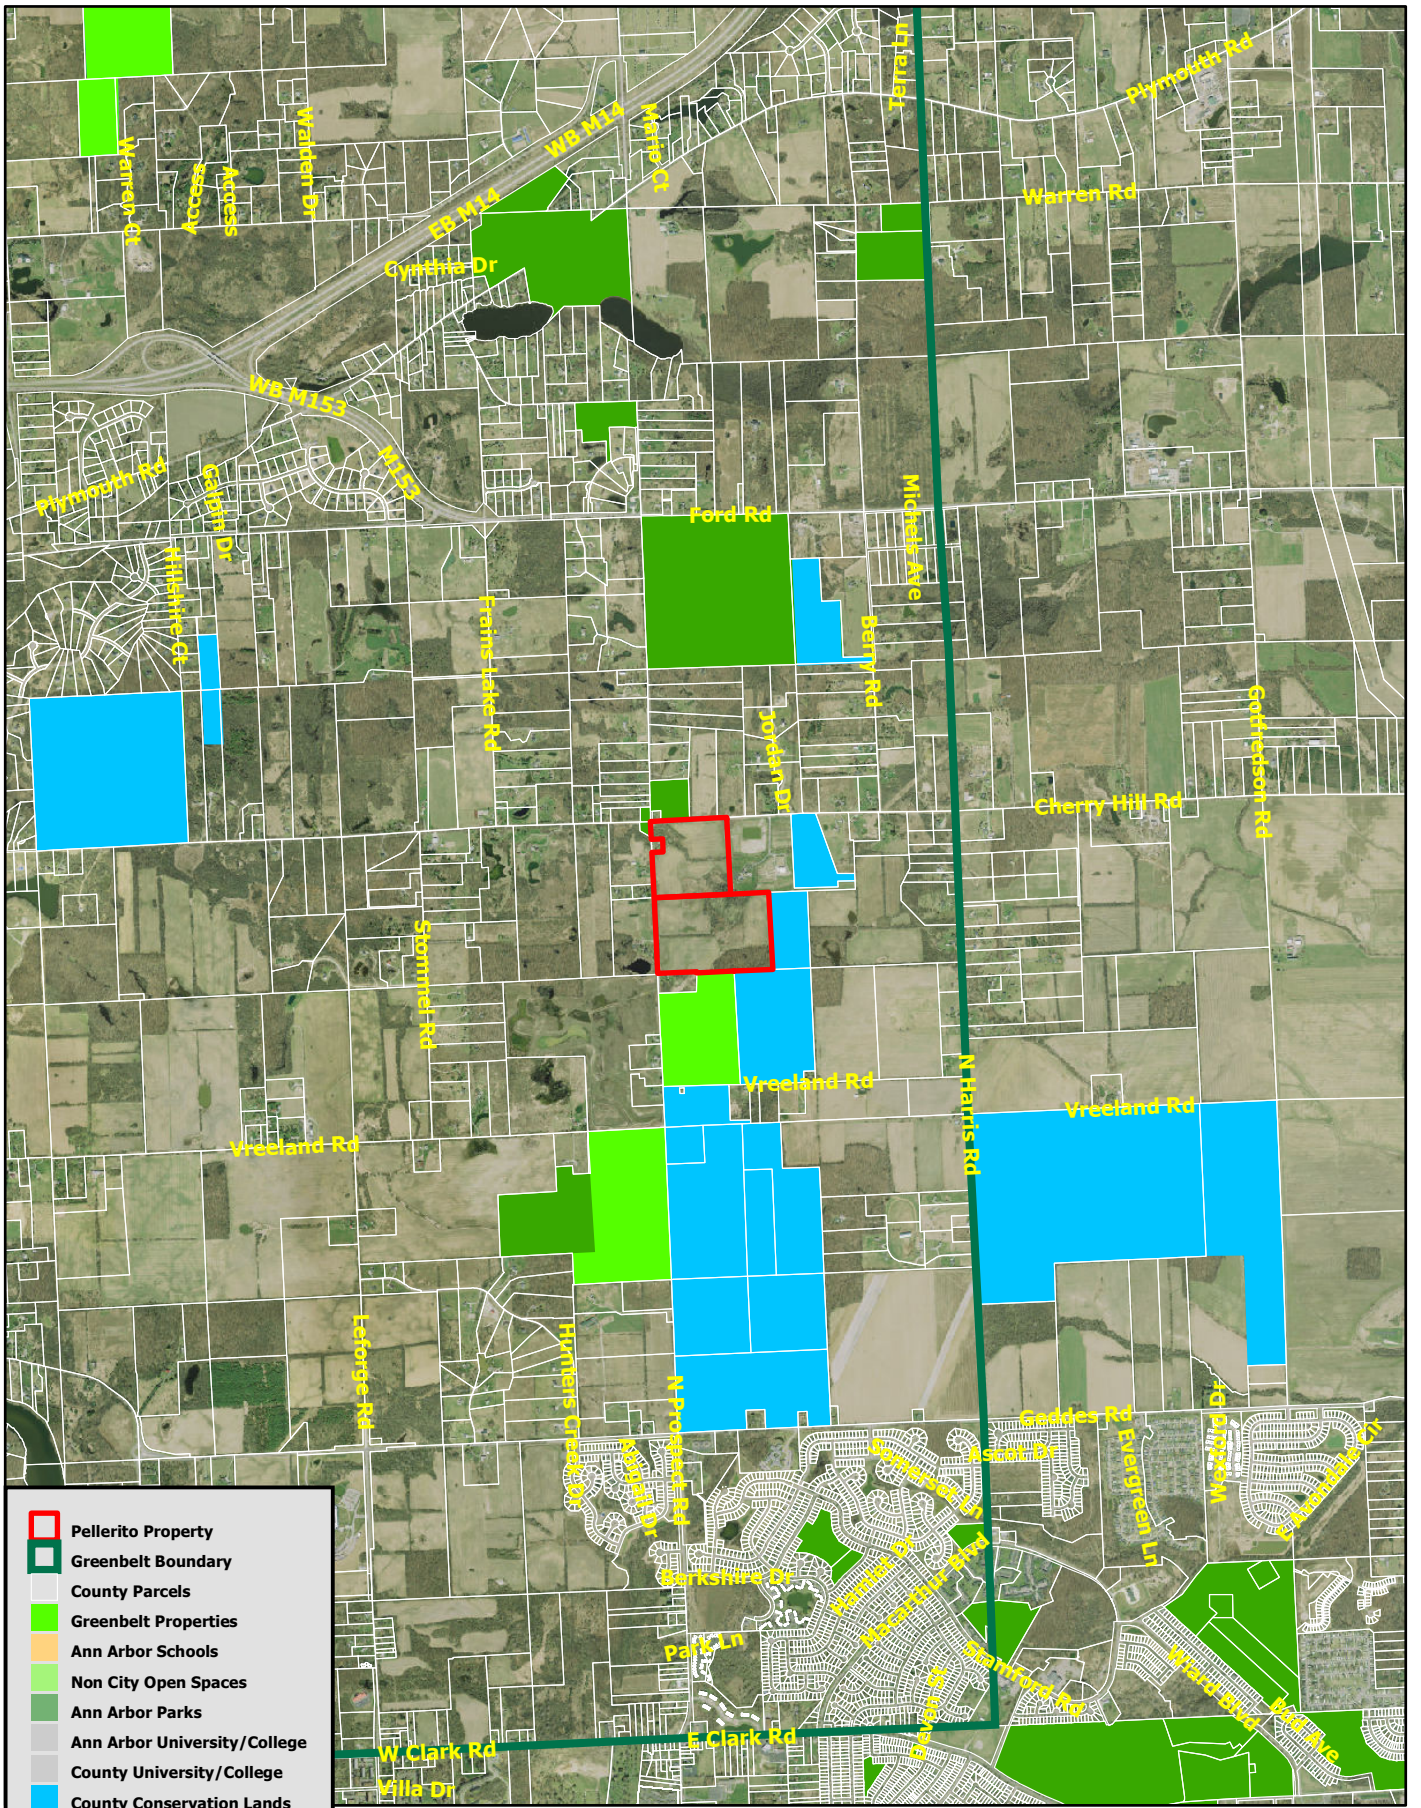

# Owner: Frank Pellerito

	Pellerito Property
	Greenbelt Boundary
	County Parcels
	Greenbelt Properties
	Ann Arbor Schools
	Non City Open Spaces
	Ann Arbor Parks
	Ann Arbor University/College
	County University/College
	County Conservation Lands
	County Parks/Preserves