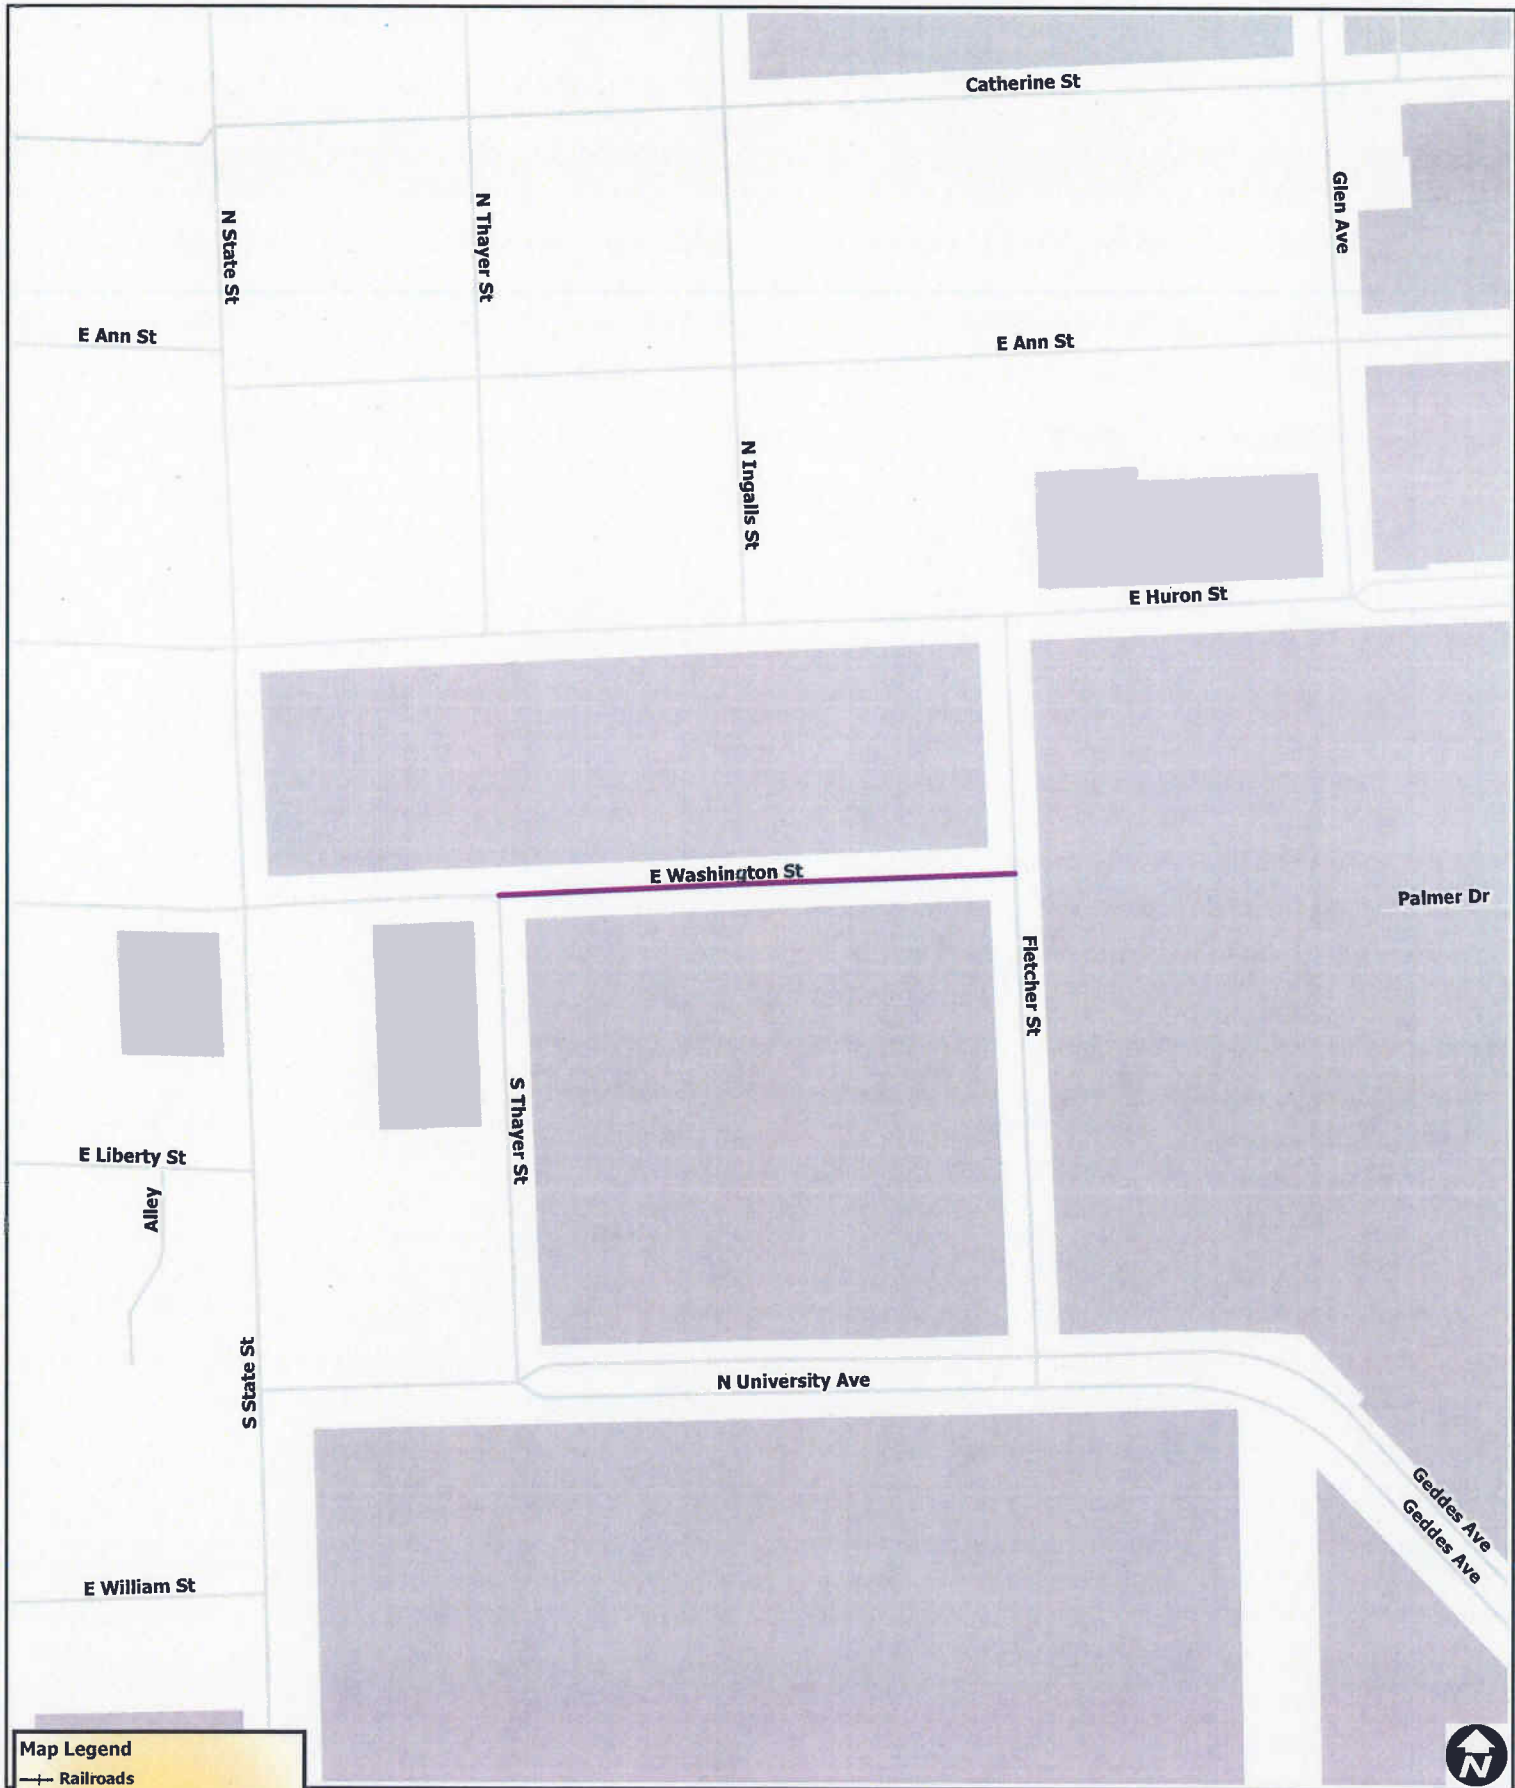

Townie Street Party

Map Legend

- Railroads
- Streets - Purple are CLOSED
- Huron River
- Park Property
- School Property
- Non City Open Space Property
- University Property

City of Ann Arbor Map Disclaimer:

Map Created: 3/21/2011