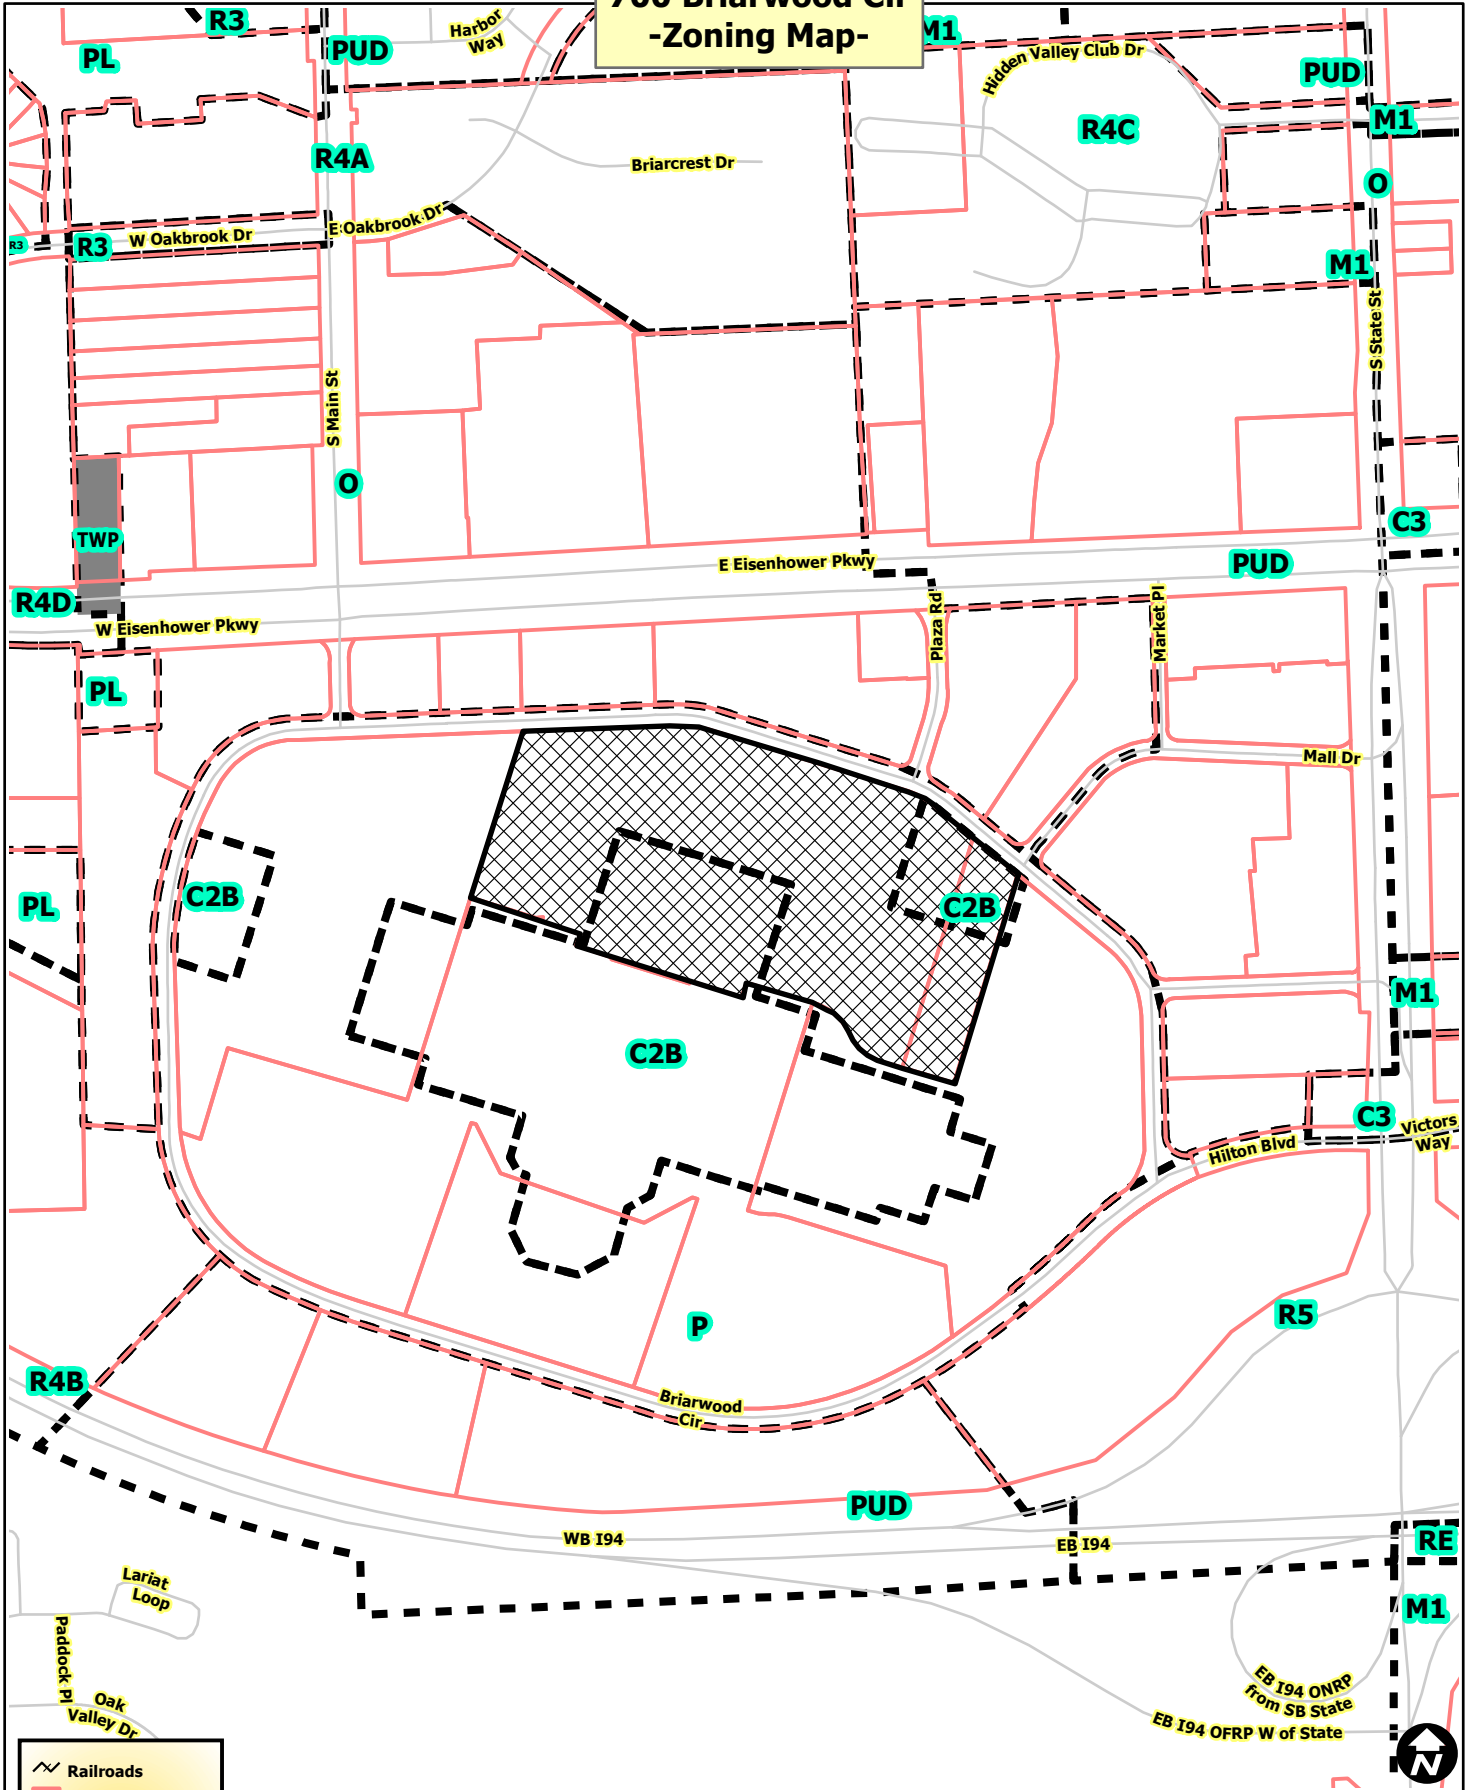

700 Briarwood Cir -Zoning Map-

Legend

- Railroads
- Parcels
- **Zoning**
- Township Islands
- Zoning Districts