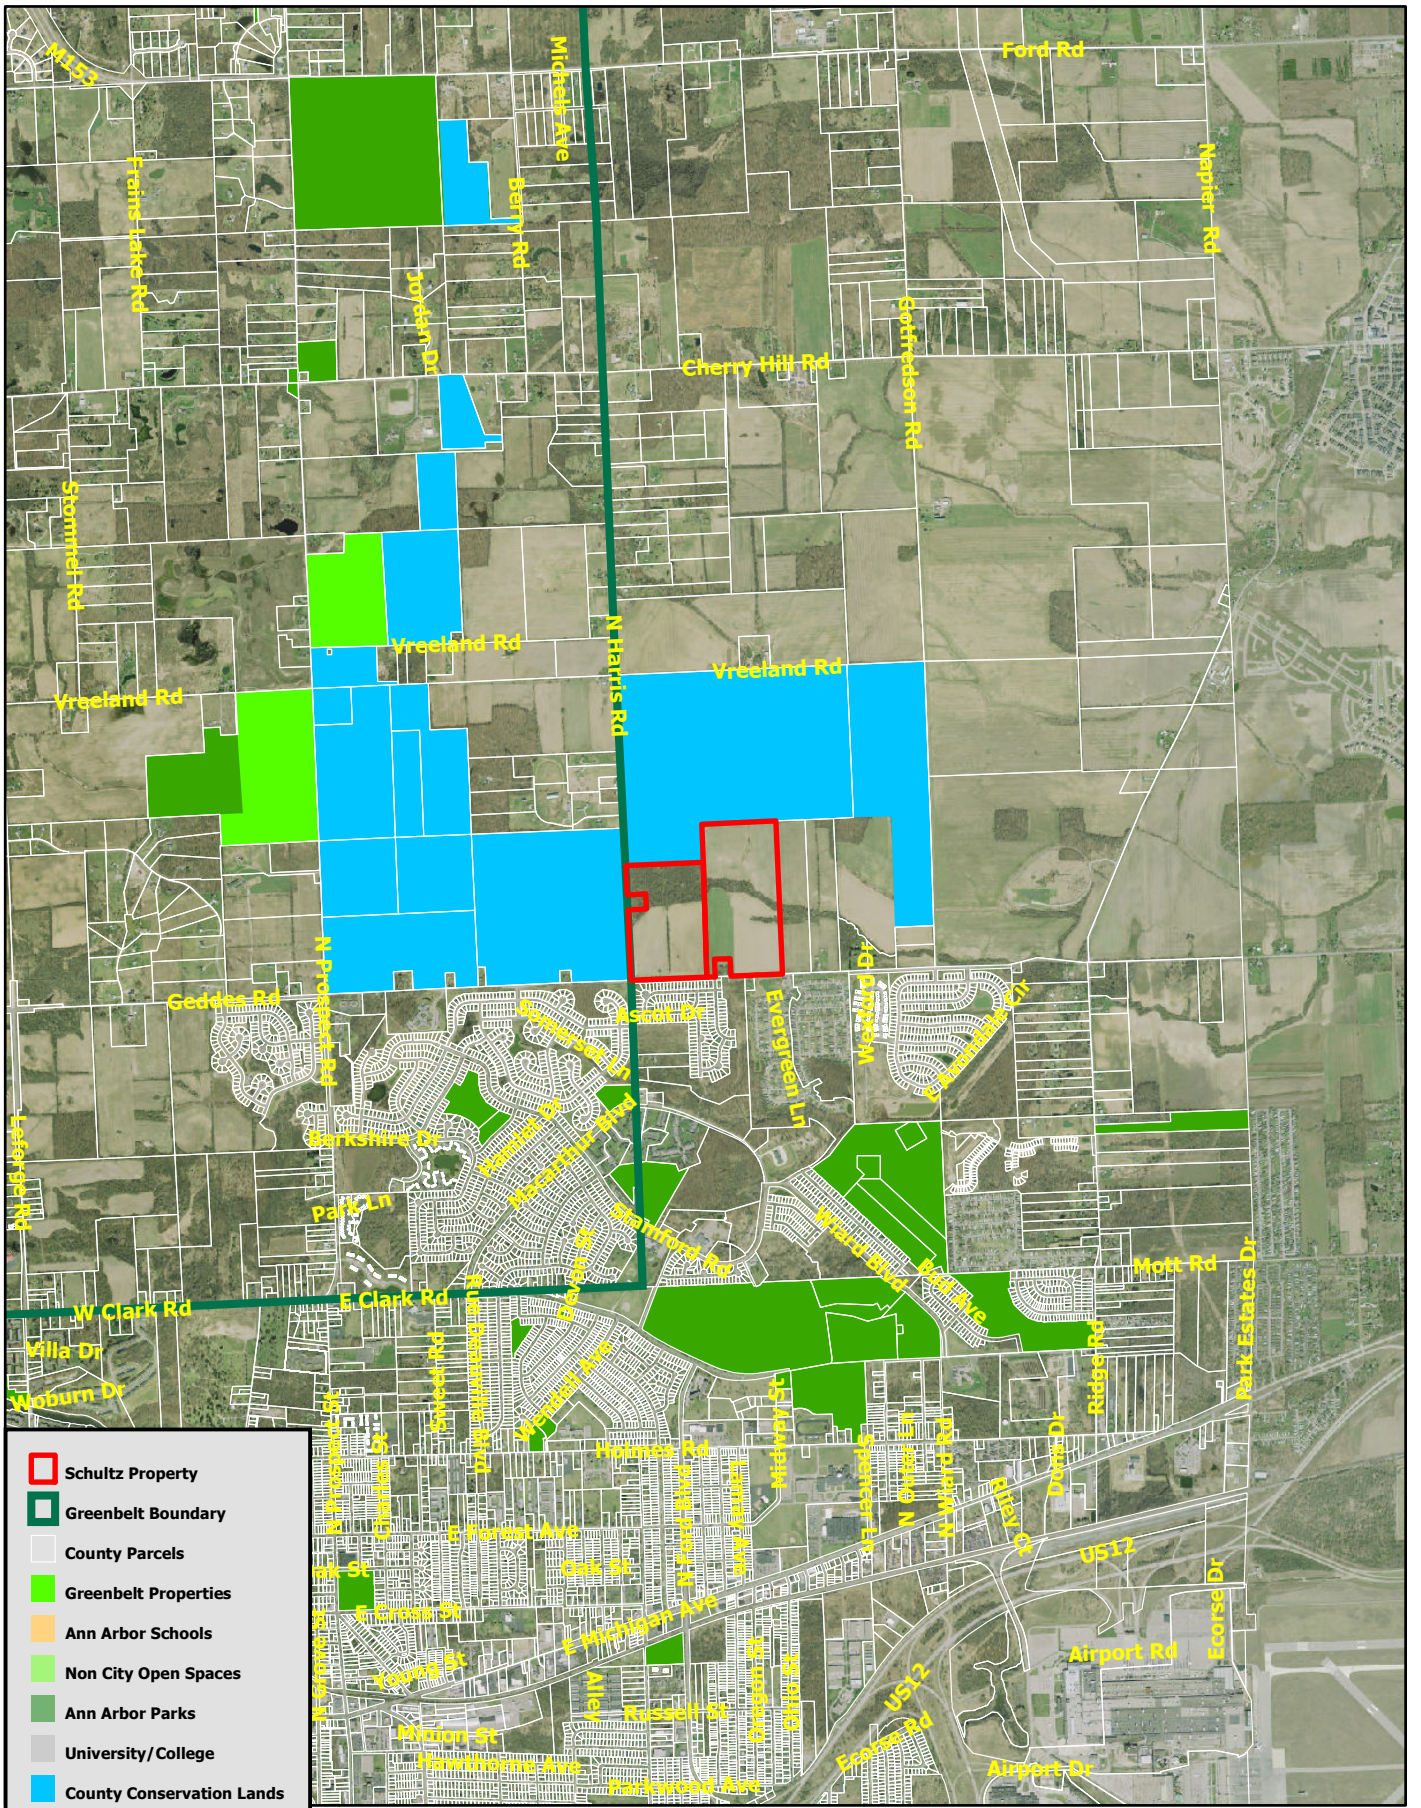

Owner: Robert Schultz

- Schultz Property
- Greenbelt Boundary
- County Parcels
- Greenbelt Properties
- Ann Arbor Schools
- Non City Open Spaces
- Ann Arbor Parks
- University/College
- County Conservation Lands
- County Parks/Preserves