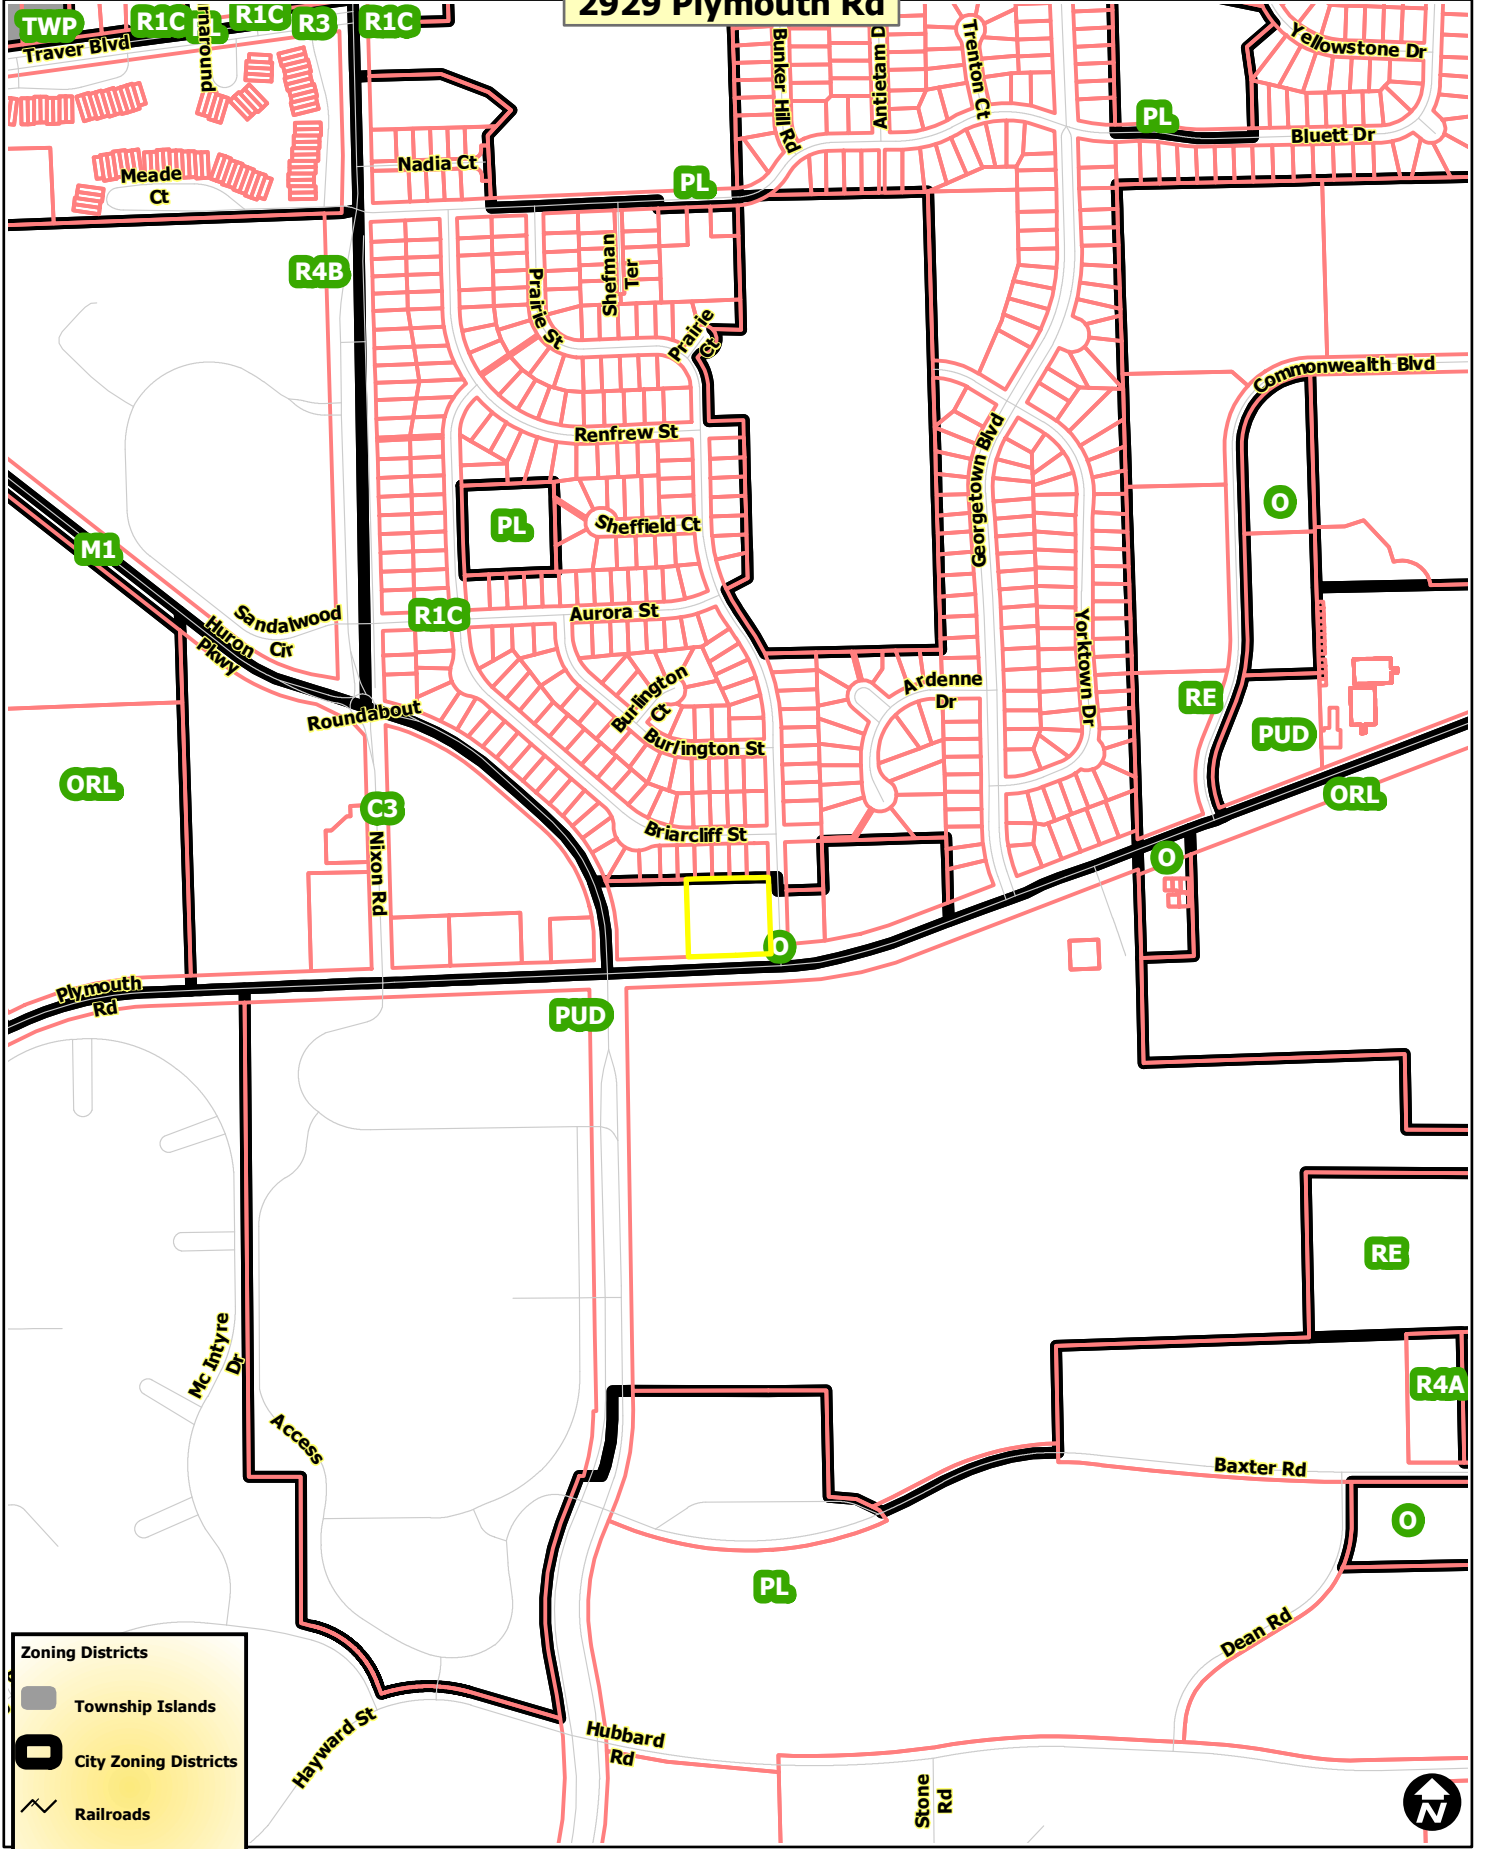

2929 Plymouth Rd

Zoning Districts

- Township Islands
- City Zoning Districts
- Railroads
- Huron River
- Tax Parcels

Map date: 4/14/2022
 Any aerial imagery is circa 2020 unless otherwise noted
 Terms of use: www.a2gov.org/terms